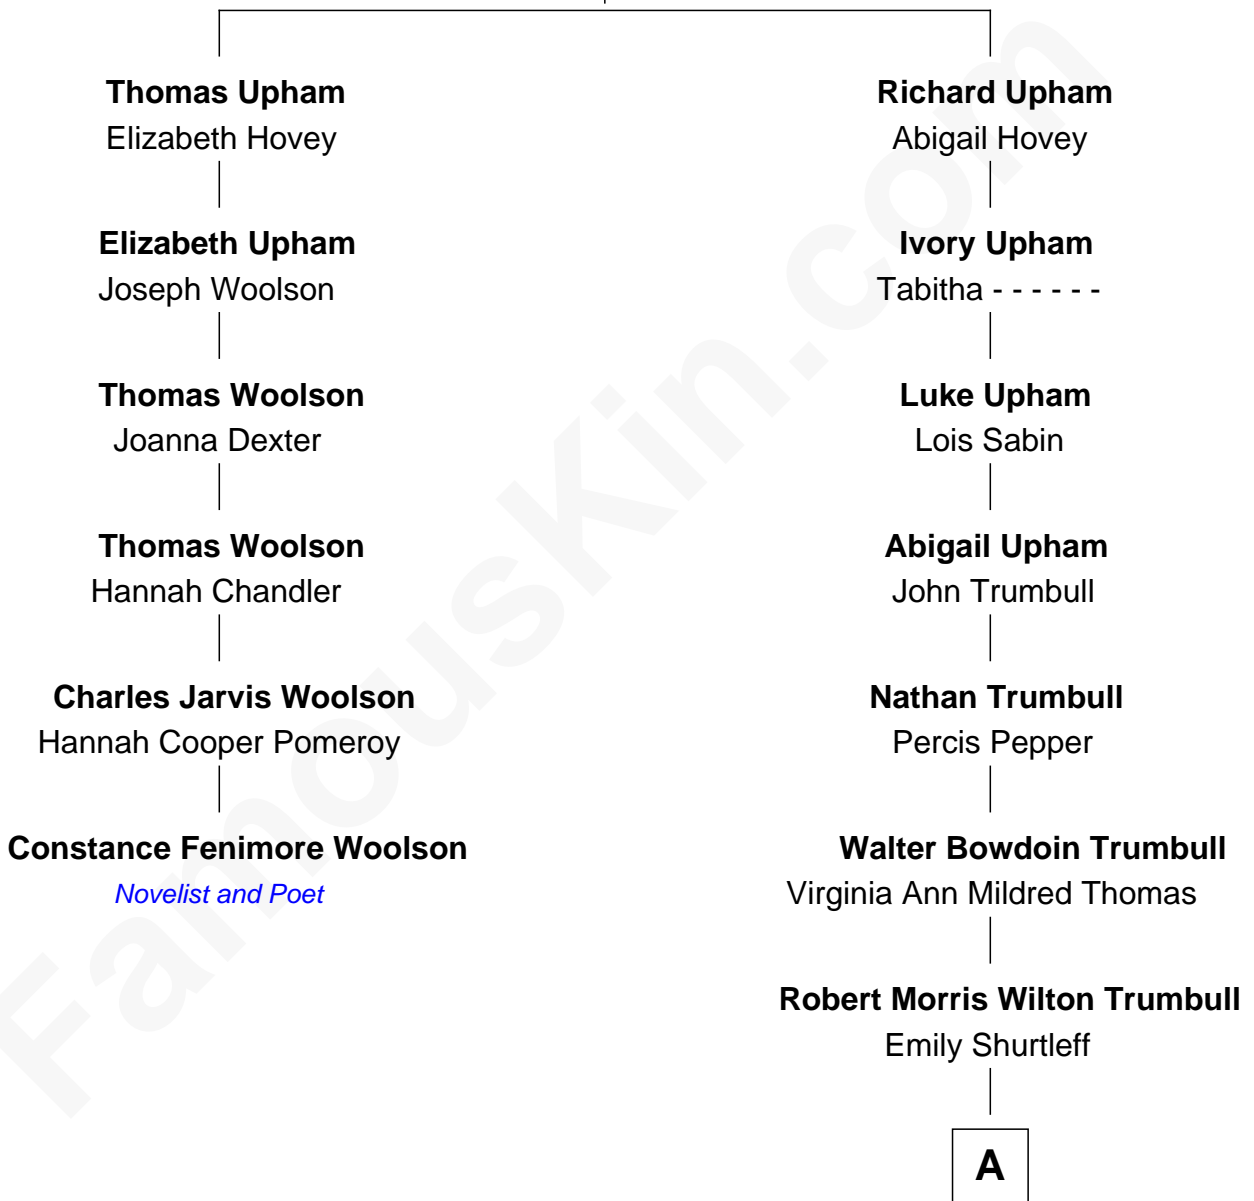

**FamousKin.com**  
**Relationship Chart of**  
**Constance Fenimore Woolson**

*Victorian Novelist and Poet*

5th cousin 4 times removed of

**Douglas Trumbull**

*Film Special Effects Pioneer*

**Phineas Upham**

Ruth Wood

A

|  
**Morris Kinnard Trumbull**

Alice G. Greer

|  
**Donald Edmond Trumbull**

Marcia Hunt

|  
**Douglas Trumbull**

*Film Special Effects Pioneer*