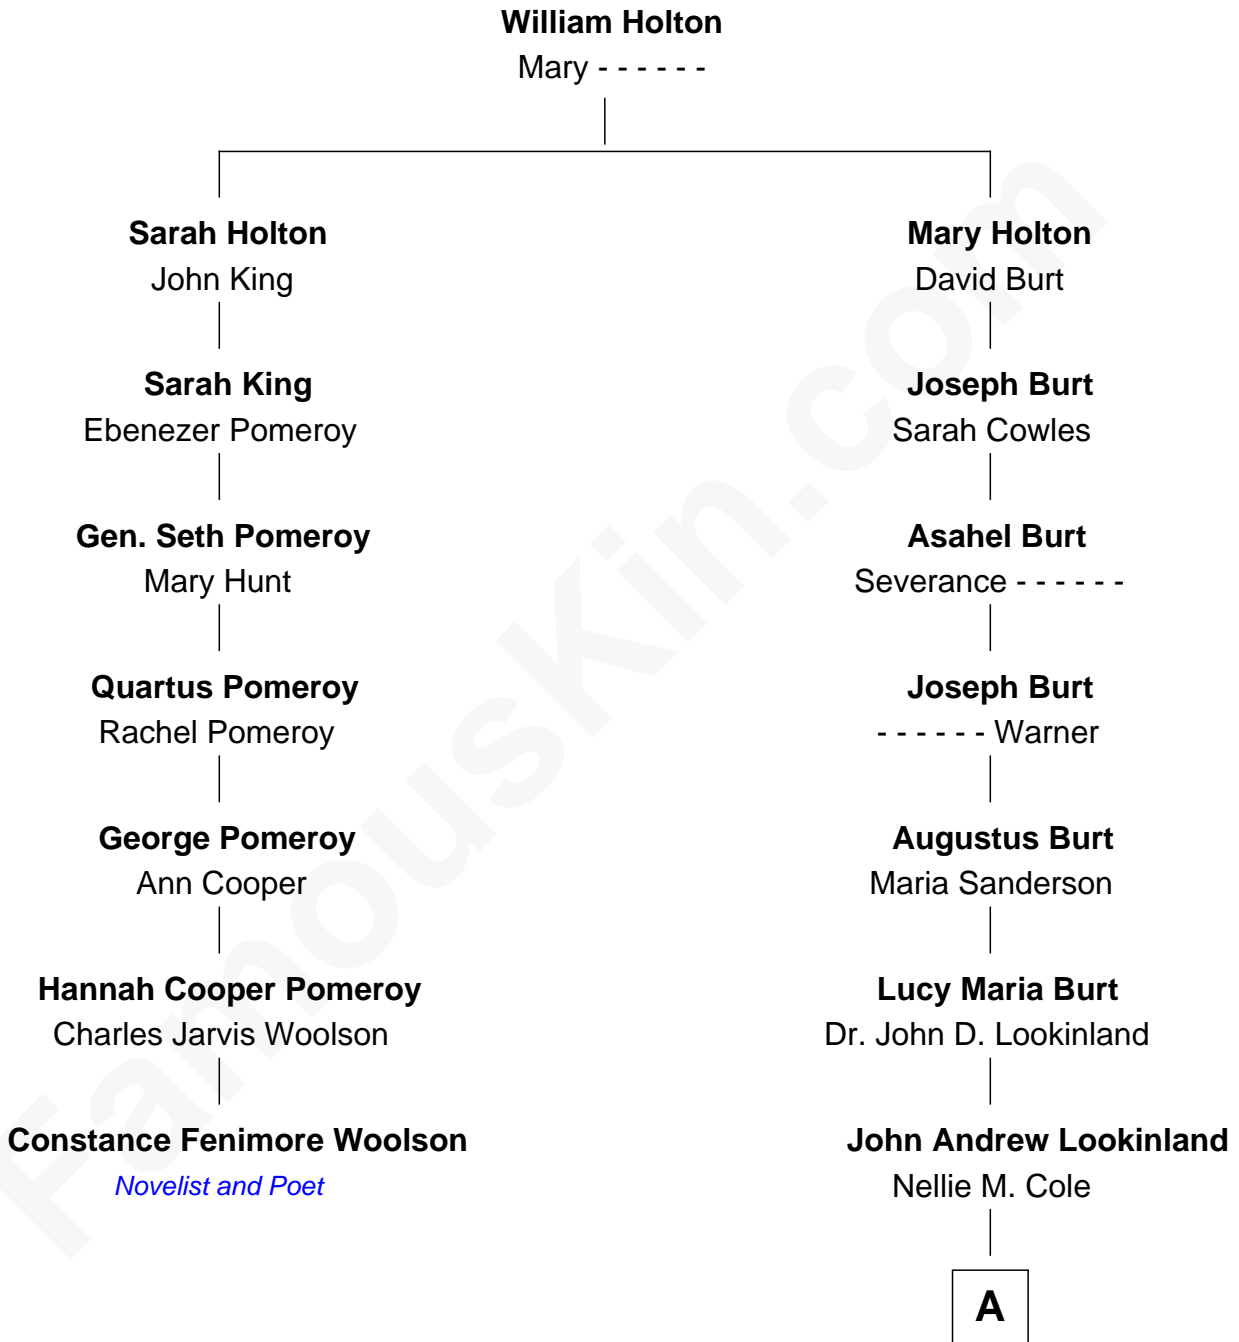

# FamousKin.com

## Relationship Chart of Constance Fenimore Woolson

*Victorian Novelist and Poet*

6th cousin 3 times removed of

**Michael Lookinland**

*TV Actor*

**A**

**Orrin Paul Lookinland**

Madeline Tait

**Paul Russell Lookinland**

Karen Ruth McKinney

**Michael Lookinland**

*TV Actor*

FamousKin.com