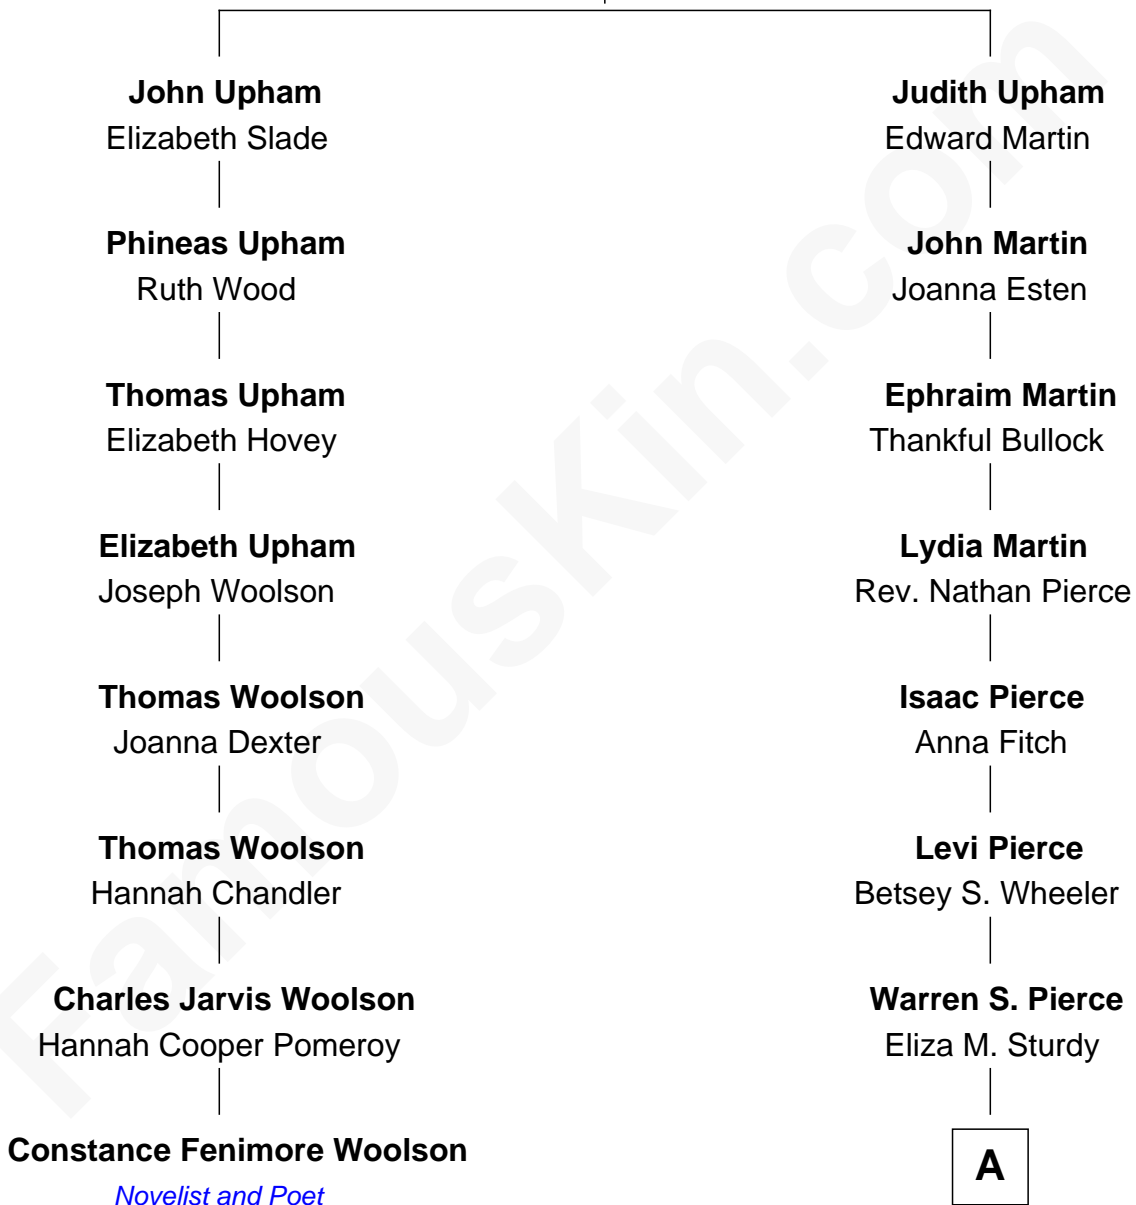

FamousKin.com

Relationship Chart of Constance Fenimore Woolson

Victorian Novelist and Poet

7th cousin 4 times removed of

Nat Faxon

Actor, Comedian, Director and Screenwriter

Richard Upham

Maria - - - - -

A

Alleda B. Pierce
Herbert Ira Conant

Marie Bassett Conant
Dr. Nathaniel Wales Faxon

William Otis Faxon
Frances Mary Parker

Dr. David Parker Faxon
Monica Andrea Kersten

Nat Faxon

Actor, Comedian, Director and Screenwriter