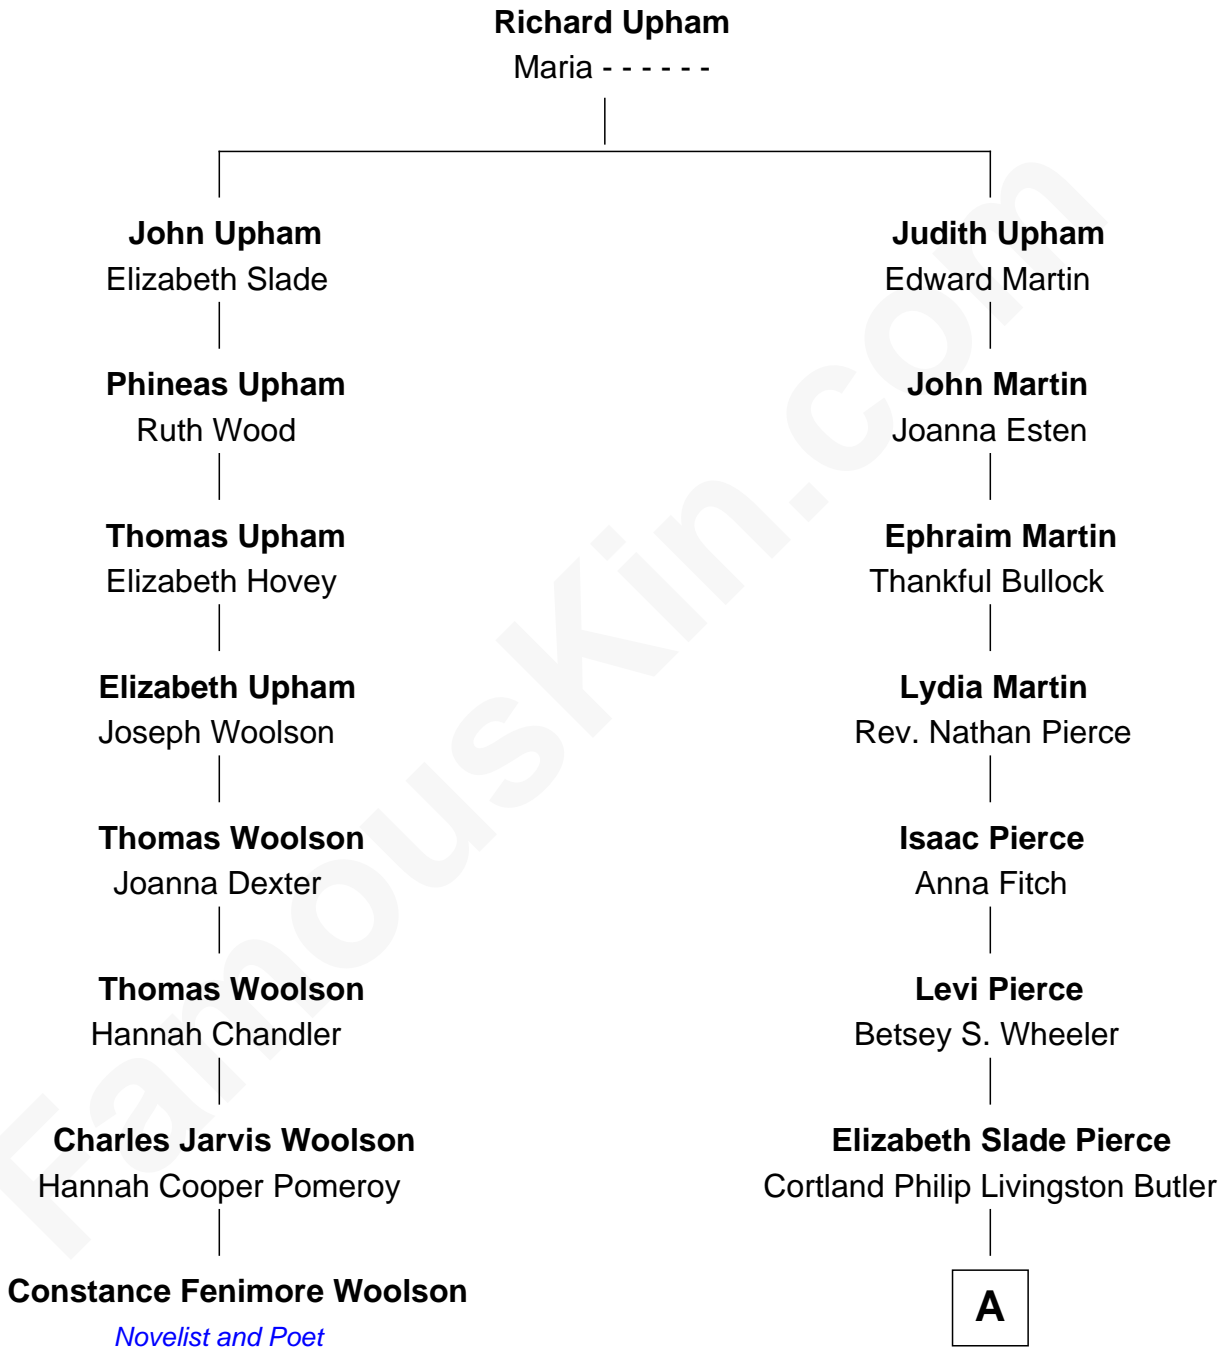

FamousKin.com
Relationship Chart of
Constance Fenimore Woolson
Victorian Novelist and Poet

7th cousin 3 times removed of
George H. W. Bush
41st U.S. President

A

—
Mary Elizabeth Butler
Robert Emmet Sheldon

—
Flora Sheldon
Samuel Prescott Bush

—
Prescott Sheldon Bush
Dorothy Wear Walker

—
George H. W. Bush
41st U.S. President

FamousKin.com