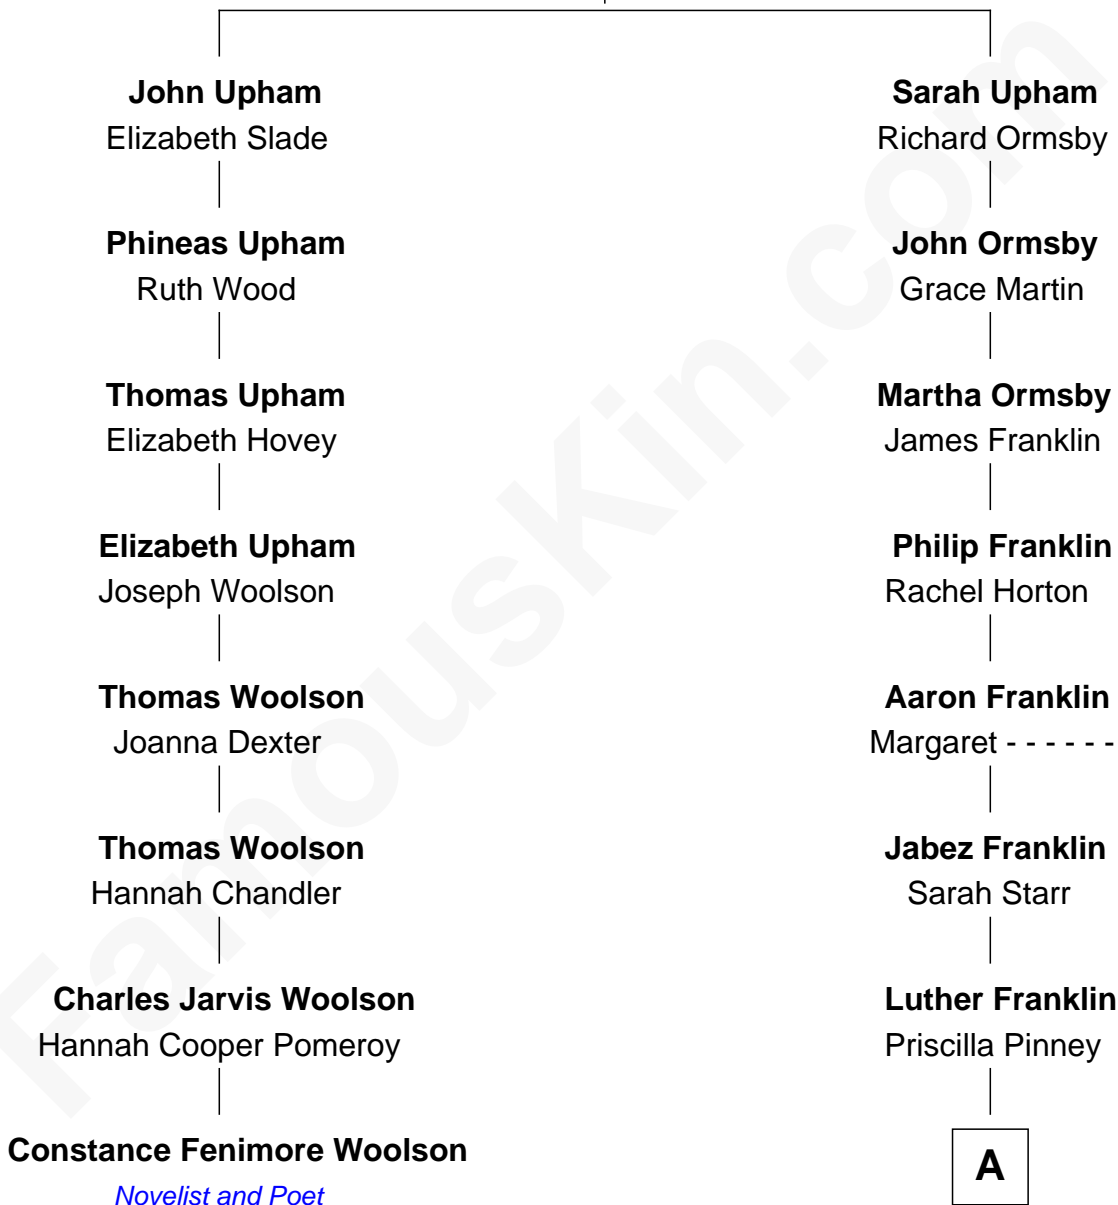

FamousKin.com
Relationship Chart of
Constance Fenimore Woolson
Victorian Novelist and Poet

7th cousin 2 times removed of

Calvin Coolidge
30th U.S. President

Richard Upham
 Maria - - - - -

A

Abigail Pinney Franklin

Hiram Dunlap Moor

Victoria Josephine Moor

Col. John Calvin Coolidge

Calvin Coolidge

30th U.S. President

FamousKin.com