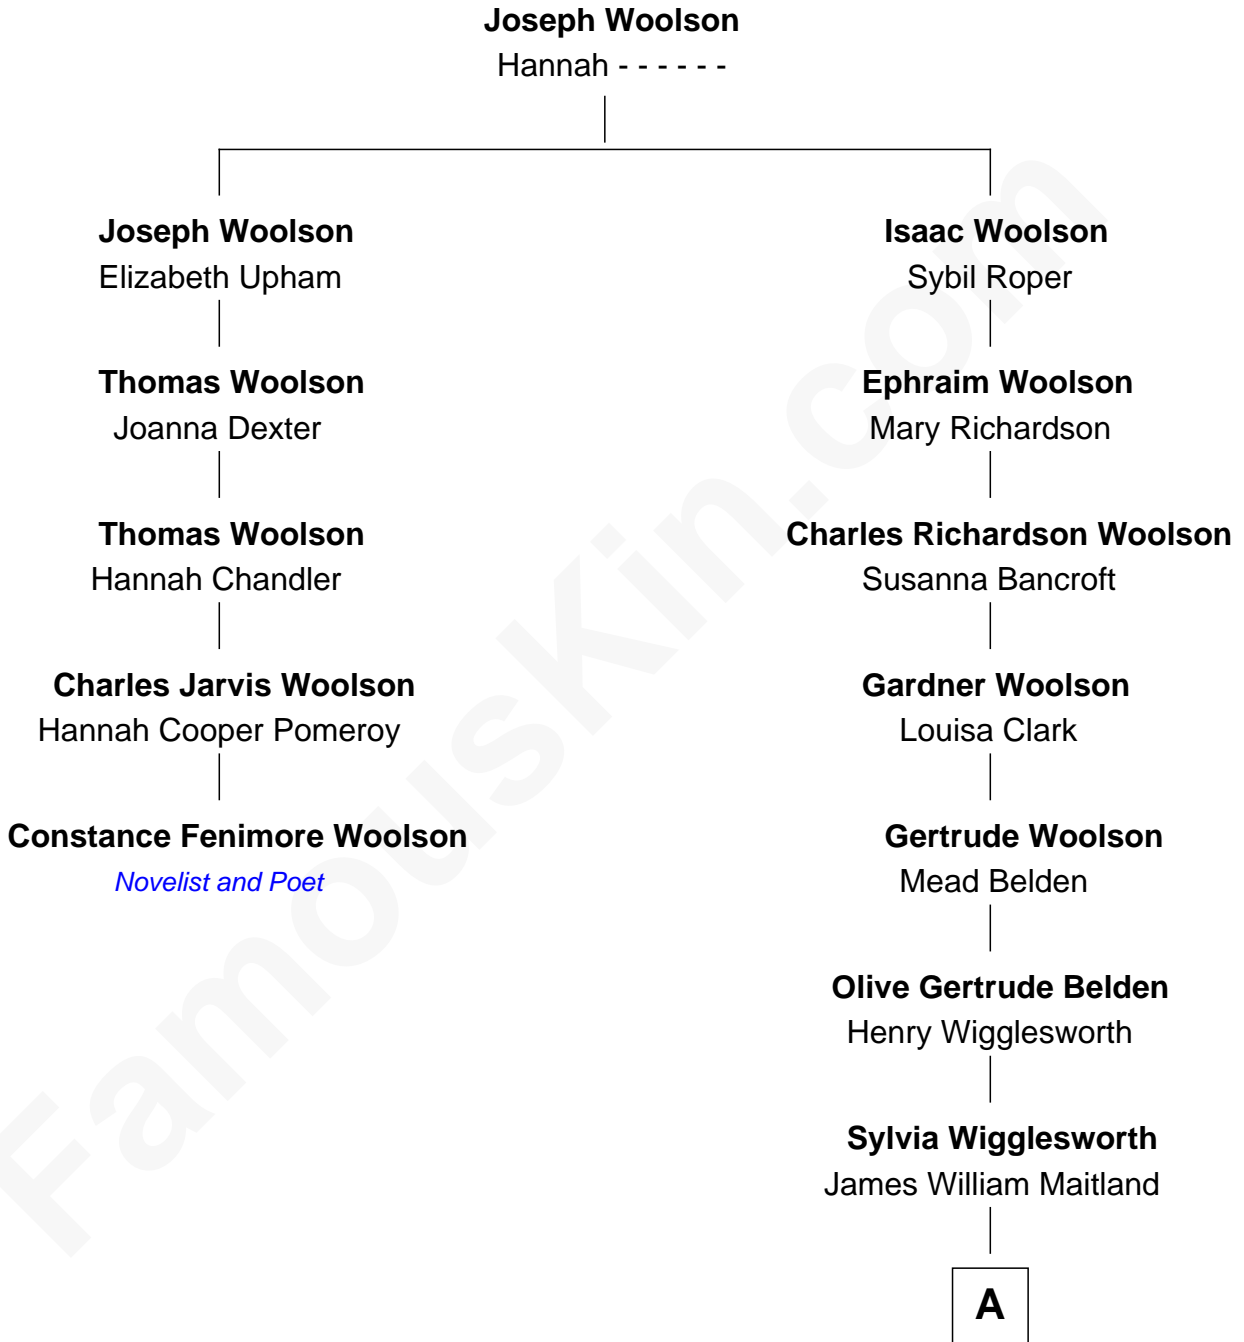

**FamousKin.com**  
**Relationship Chart of**  
**Constance Fenimore Woolson**

*Victorian Novelist and Poet*

**4th cousin 4 times removed of**

**Howard Dean**

*79th Governor of Vermont*

A

Andrea Belden Maitland

Howard Brush Dean

Howard Dean

*79th Governor of Vermont*

FamousKin.com