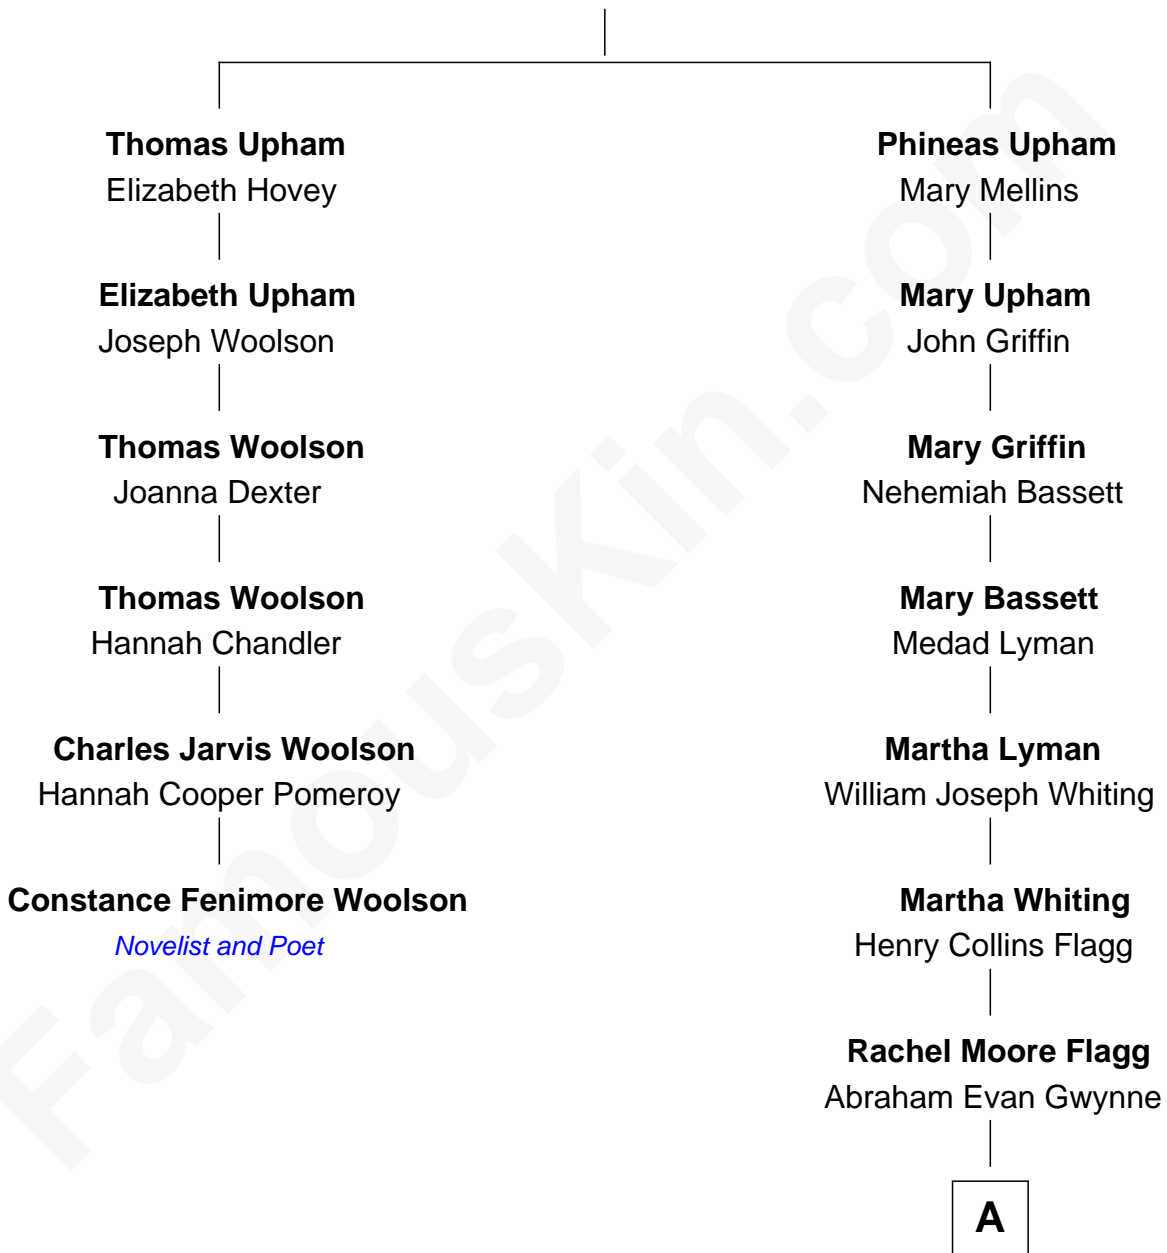

**FamousKin.com**  
**Relationship Chart of**  
**Constance Fenimore Woolson**

*Victorian Novelist and Poet*

5th cousin 5 times removed of

**Anderson Cooper**

*Television Journalist*

**Phineas Upham**

Ruth Wood

A

|  
**Alice Claypoole Gwynne**

Cornelius Vanderbilt

|  
**Reginald Claypoole Vanderbilt**

Gloria Maria Mercedes Morgan

|  
**Gloria Laura Morgan Vanderbilt**

Wyatt Emory Cooper

|  
**Anderson Cooper**