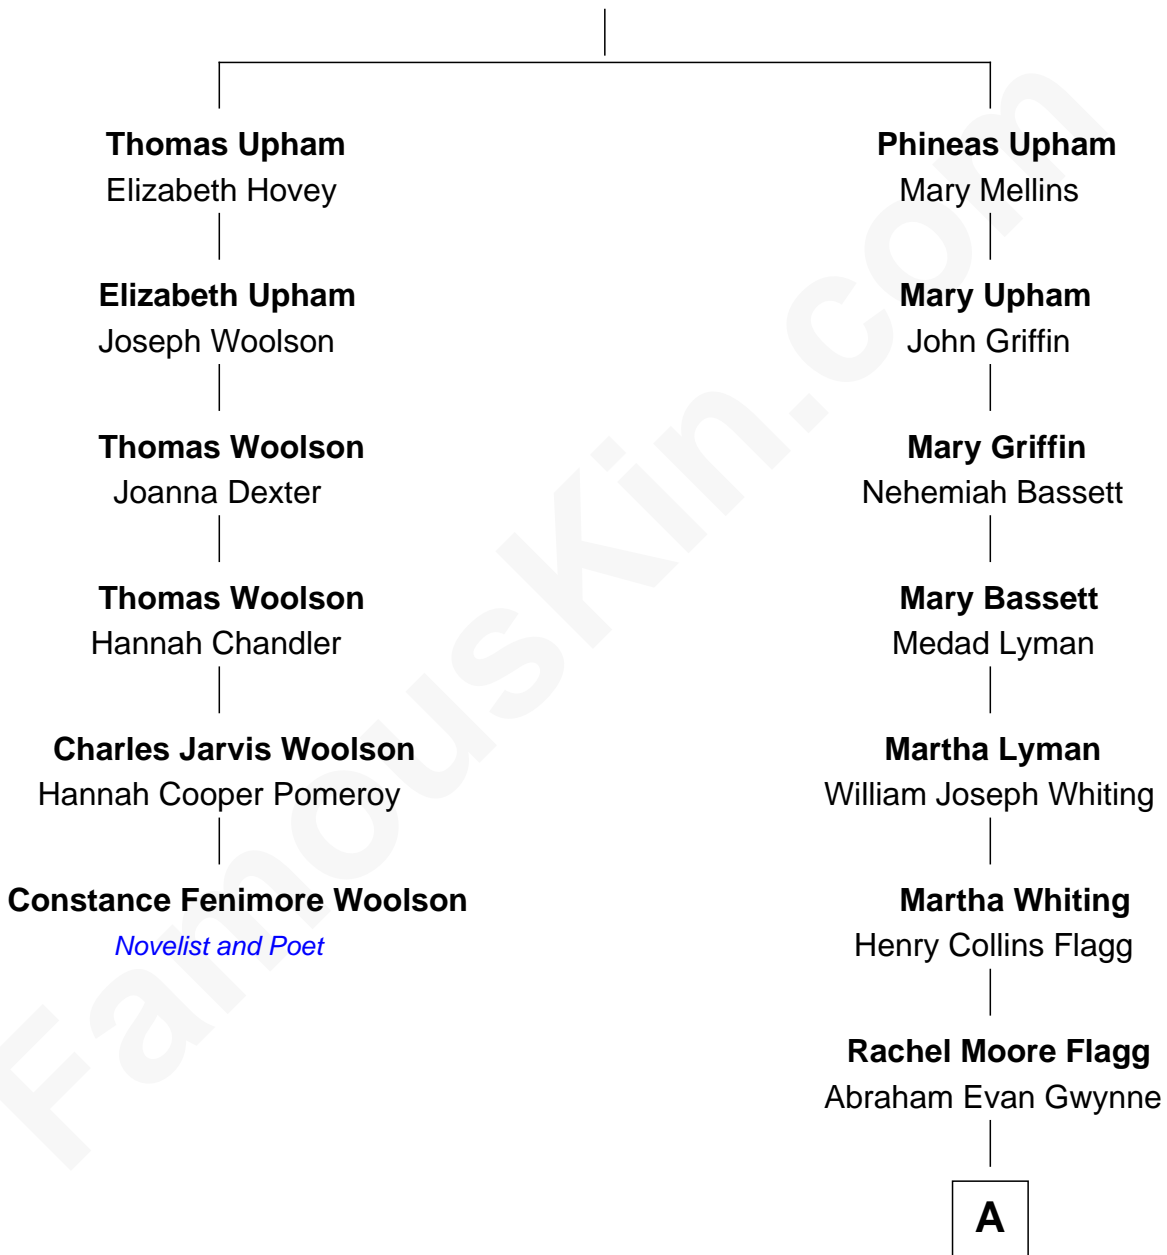

FamousKin.com
Relationship Chart of
Constance Fenimore Woolson

Victorian Novelist and Poet

5th cousin 4 times removed of

Gloria Vanderbilt

Fashion Designer

Phineas Upham

Ruth Wood

A

|
Alice Claypoole Gwynne

Cornelius Vanderbilt

|
Reginald Claypoole Vanderbilt

Gloria Maria Mercedes Morgan

|
Gloria Vanderbilt

Fashion Designer

FamousKin.com