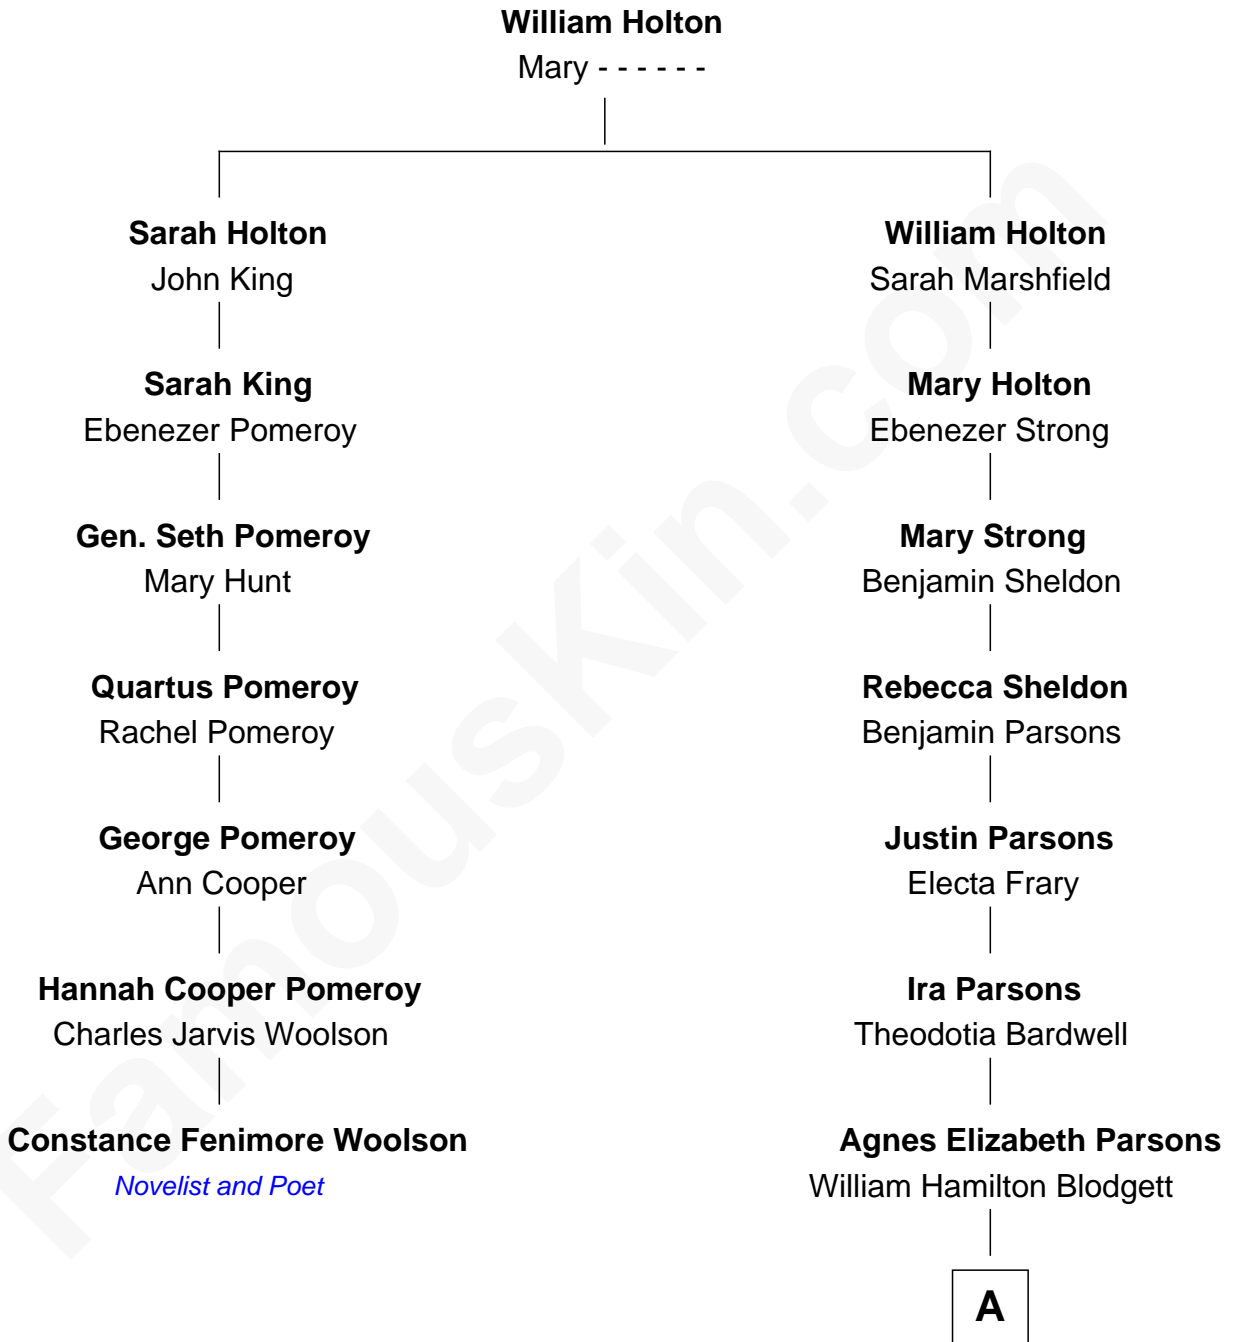

**FamousKin.com**  
**Relationship Chart of**  
**Constance Fenimore Woolson**  
*Victorian Novelist and Poet*

6th cousin 5 times removed of

**Kate Upton**

*Sports Illustrated Swimsuit Cover Model*

**A**

**Carrie A. Blodgett**  
Cassius Marcellus Upton

**Frederick Stanley Upton**  
Margaret M. Beckley

**Stephen Edward Upton**  
Elizabeth Brooks Vial

**Jefferson Matthew Upton**  
Shelley Fawn Davis

**Kate Upton**  
*Model and Actress*