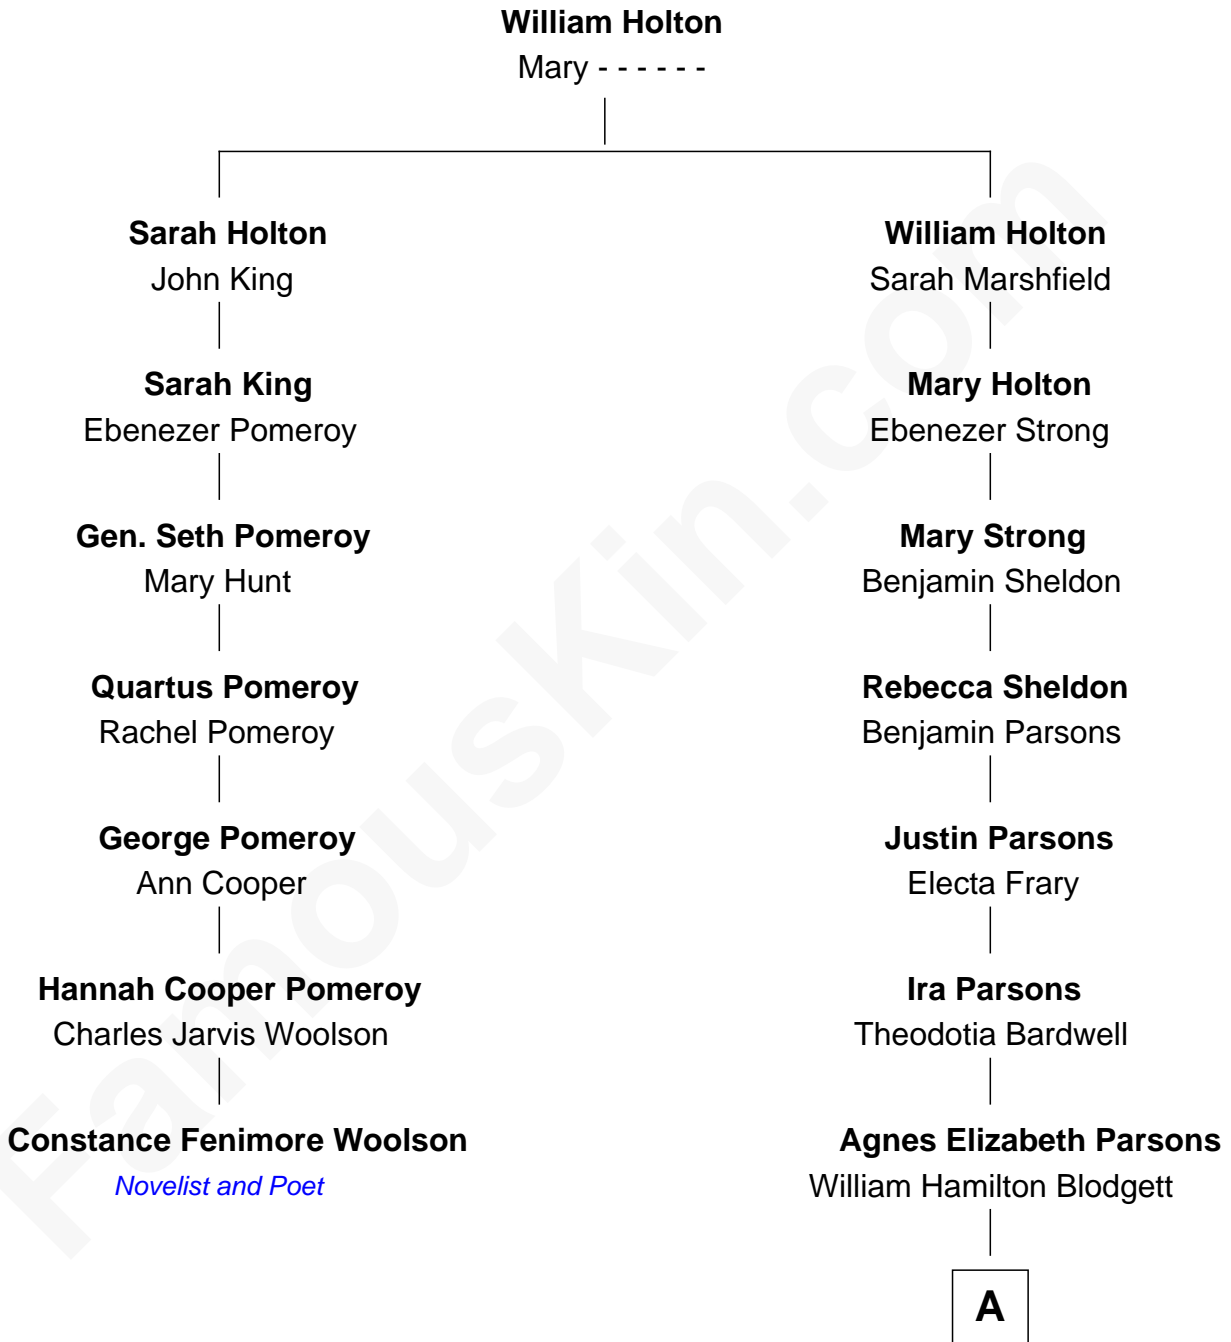

FamousKin.com
Relationship Chart of
Constance Fenimore Woolson
Victorian Novelist and Poet

6th cousin 2 times removed of
Frederick Upton
Co-Founder of Whirlpool Corporation

A

Carrie A. Blodgett
Cassius Marcellus Upton