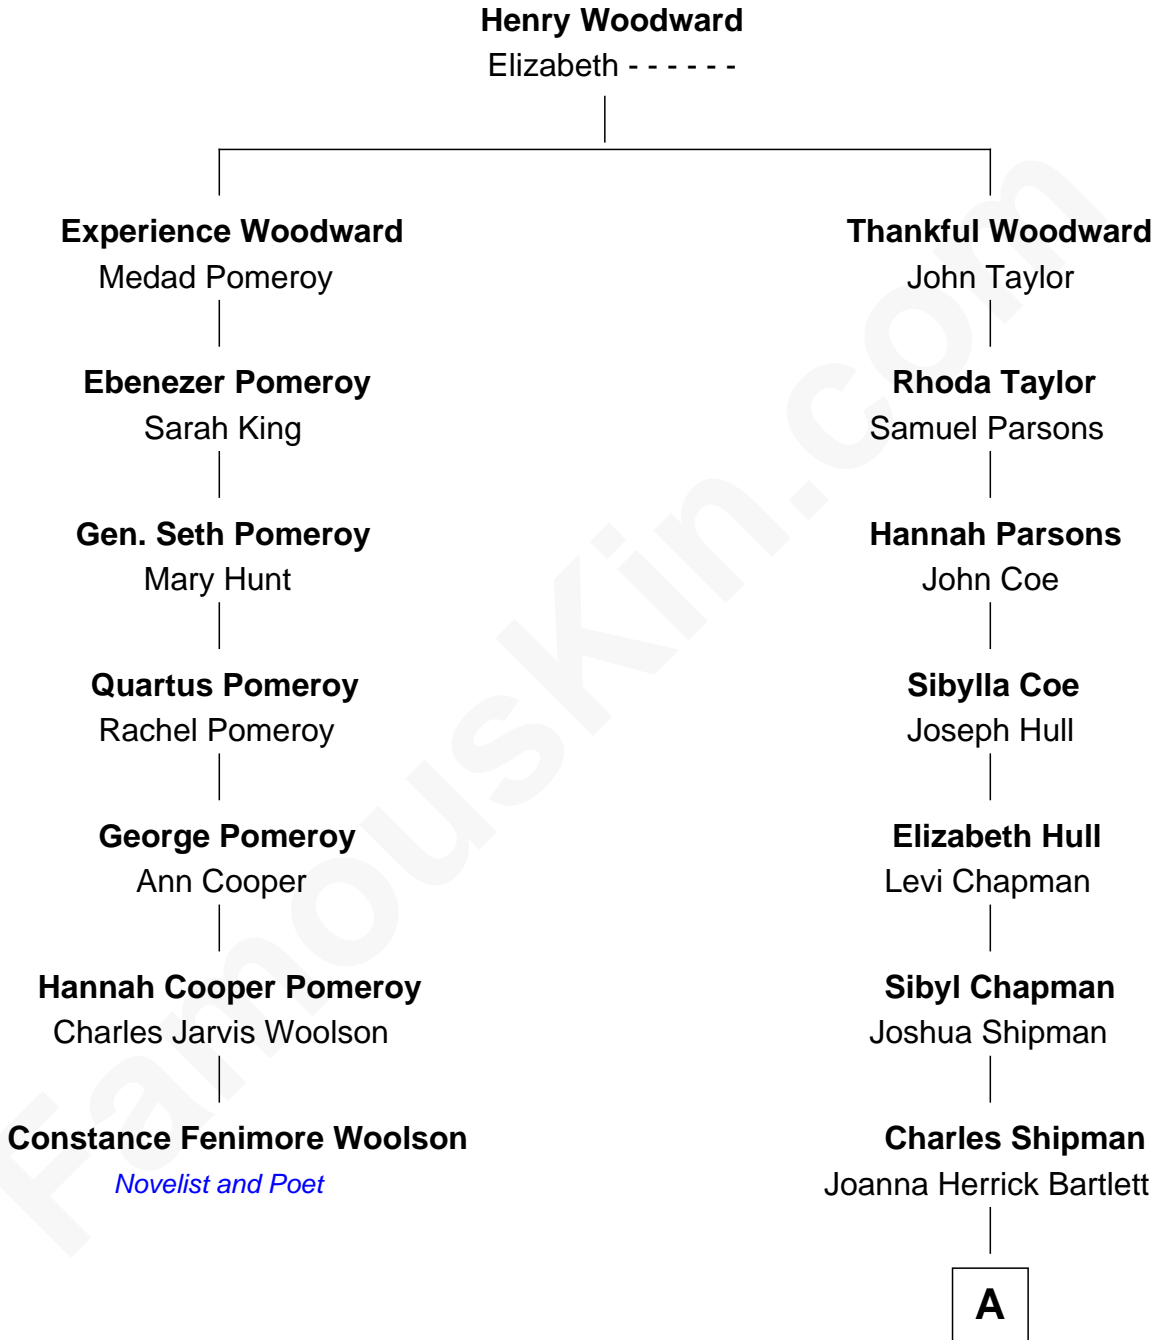

FamousKin.com
Relationship Chart of
Constance Fenimore Woolson

Victorian Novelist and Poet

6th cousin 3 times removed of

Charles Dawes

30th U.S. Vice-President

A

Betsey Sibyl Shipman

Beman Gates

Mary Beman Gates

Brig. Gen. Rufus R. Dawes

Charles Dawes

30th U.S. Vice-President

FamousKin.com