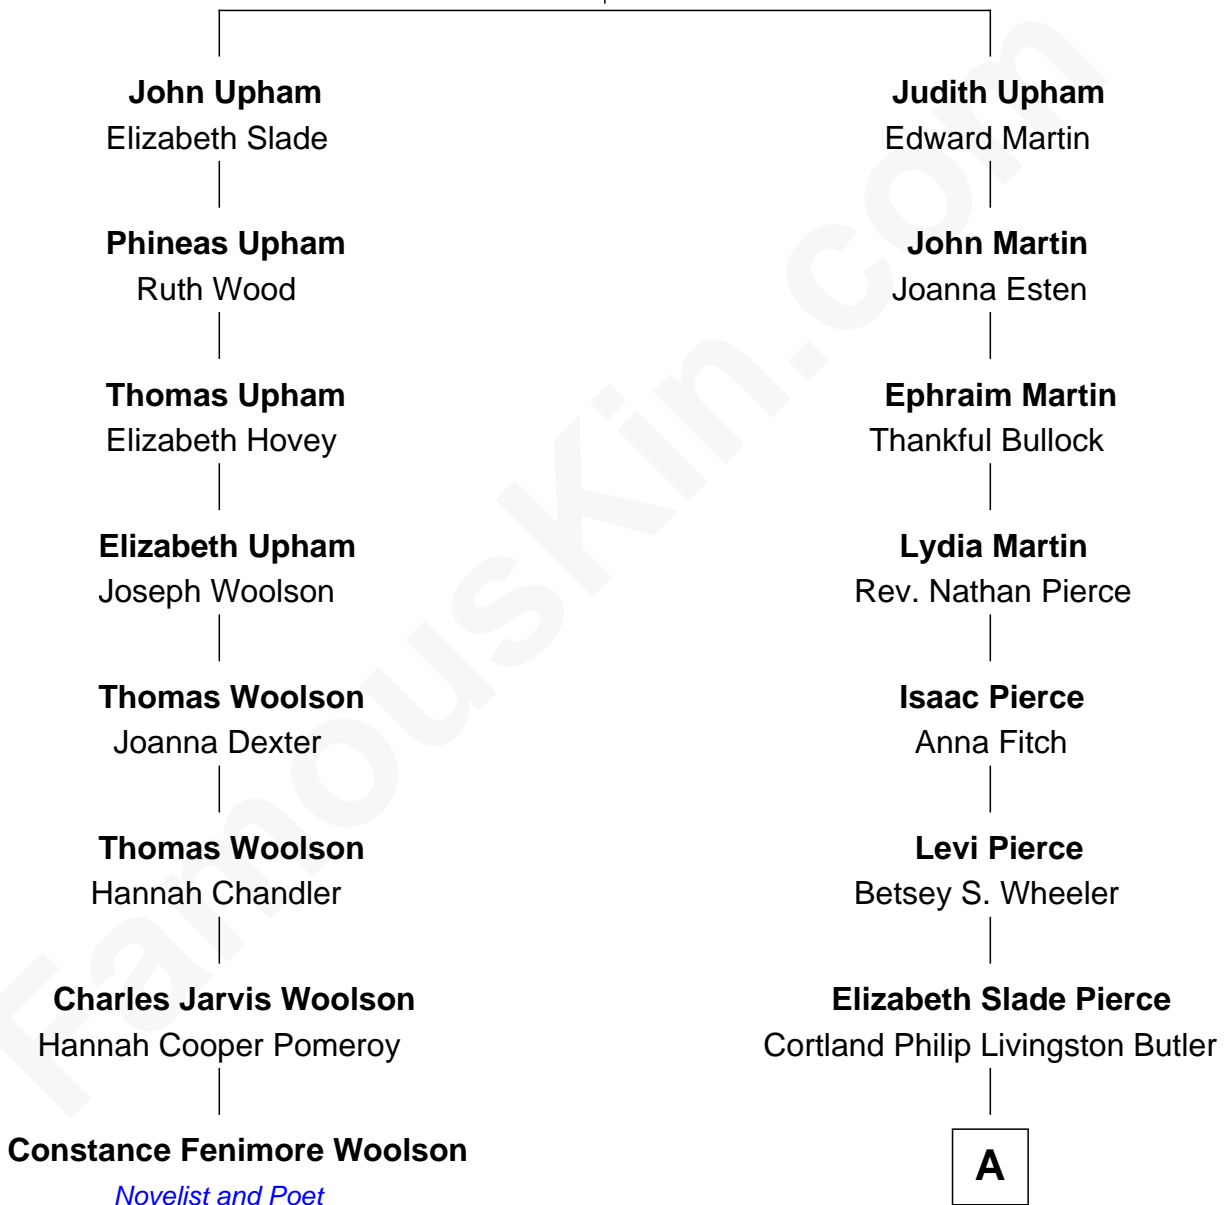

## Relationship Chart of Constance Fenimore Woolson

*Victorian Novelist and Poet*

7th cousin 4 times removed of

**Jeb Bush**

*43rd Governor of Florida*

**Richard Upham**

Maria - - - - -

**A**

—  
**Mary Elizabeth Butler**  
Robert Emmet Sheldon

—  
**Flora Sheldon**  
Samuel Prescott Bush

—  
**Prescott Sheldon Bush**  
Dorothy Wear Walker

—  
**George Herbert Walker Bush**  
Barbara Pierce

—  
**Jeb Bush**  
*43rd Governor of Florida*