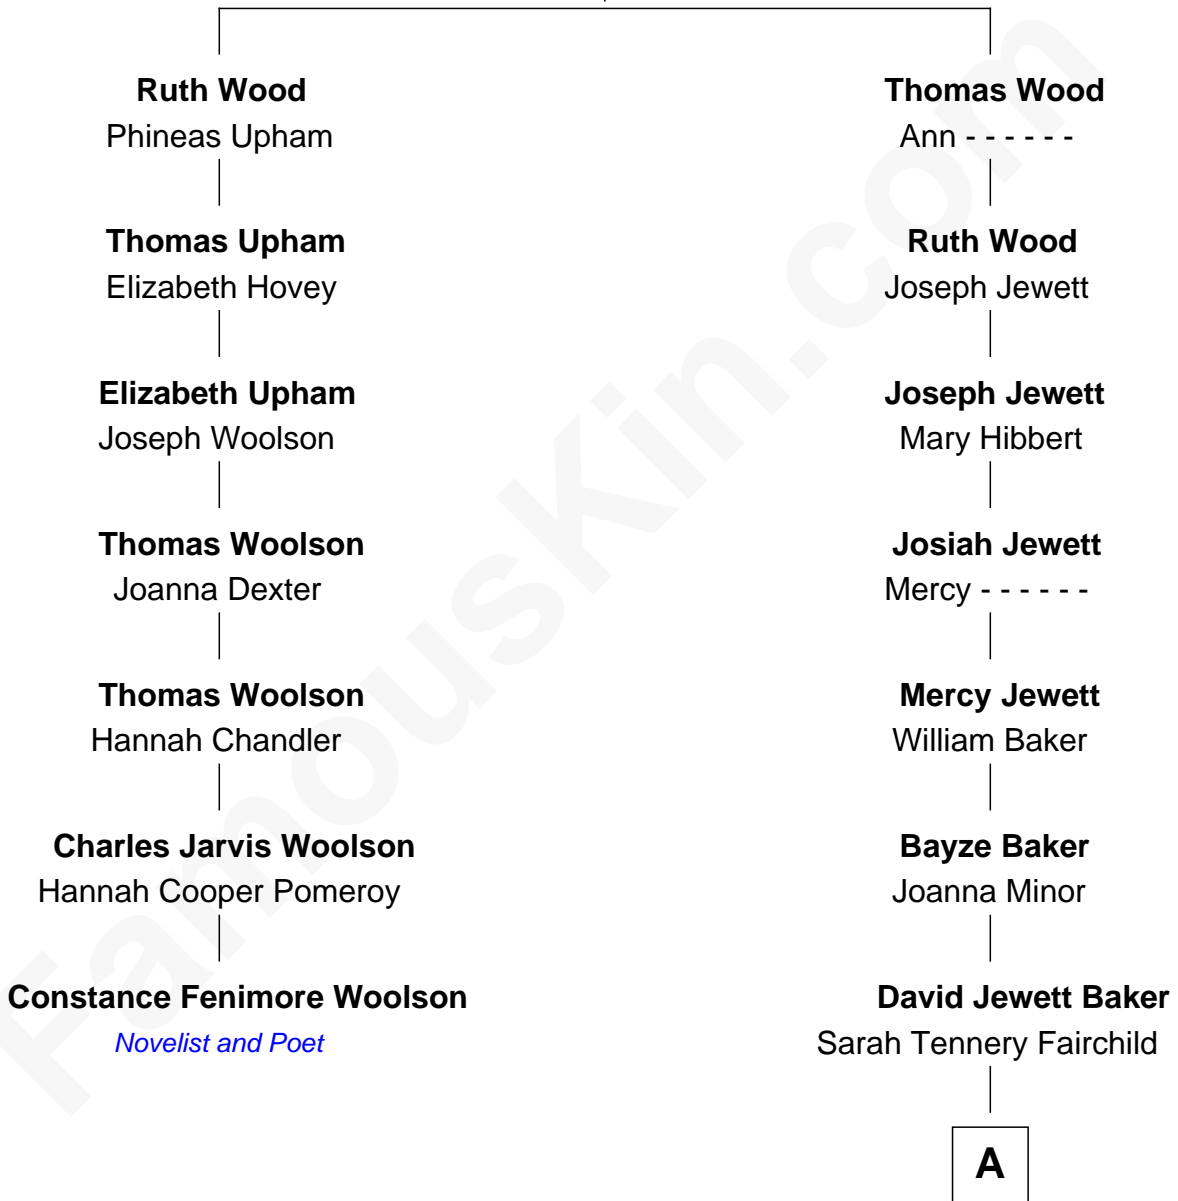

FamousKin.com
Relationship Chart of
Constance Fenimore Woolson

Victorian Novelist and Poet

6th cousin 5 times removed of

Chevy Chase

Comedian, Actor and Writer

Edward Wood

Ruth Lee

A

Sarah Tennery Baker

Col. Lyne Shackelford Metcalfe

Grace Metcalfe

Charles Denison Chase

Edward Leigh Chase

Mabel Penrose Tinsley

Edward Tinsley Chase

Cathalene Parker Browning