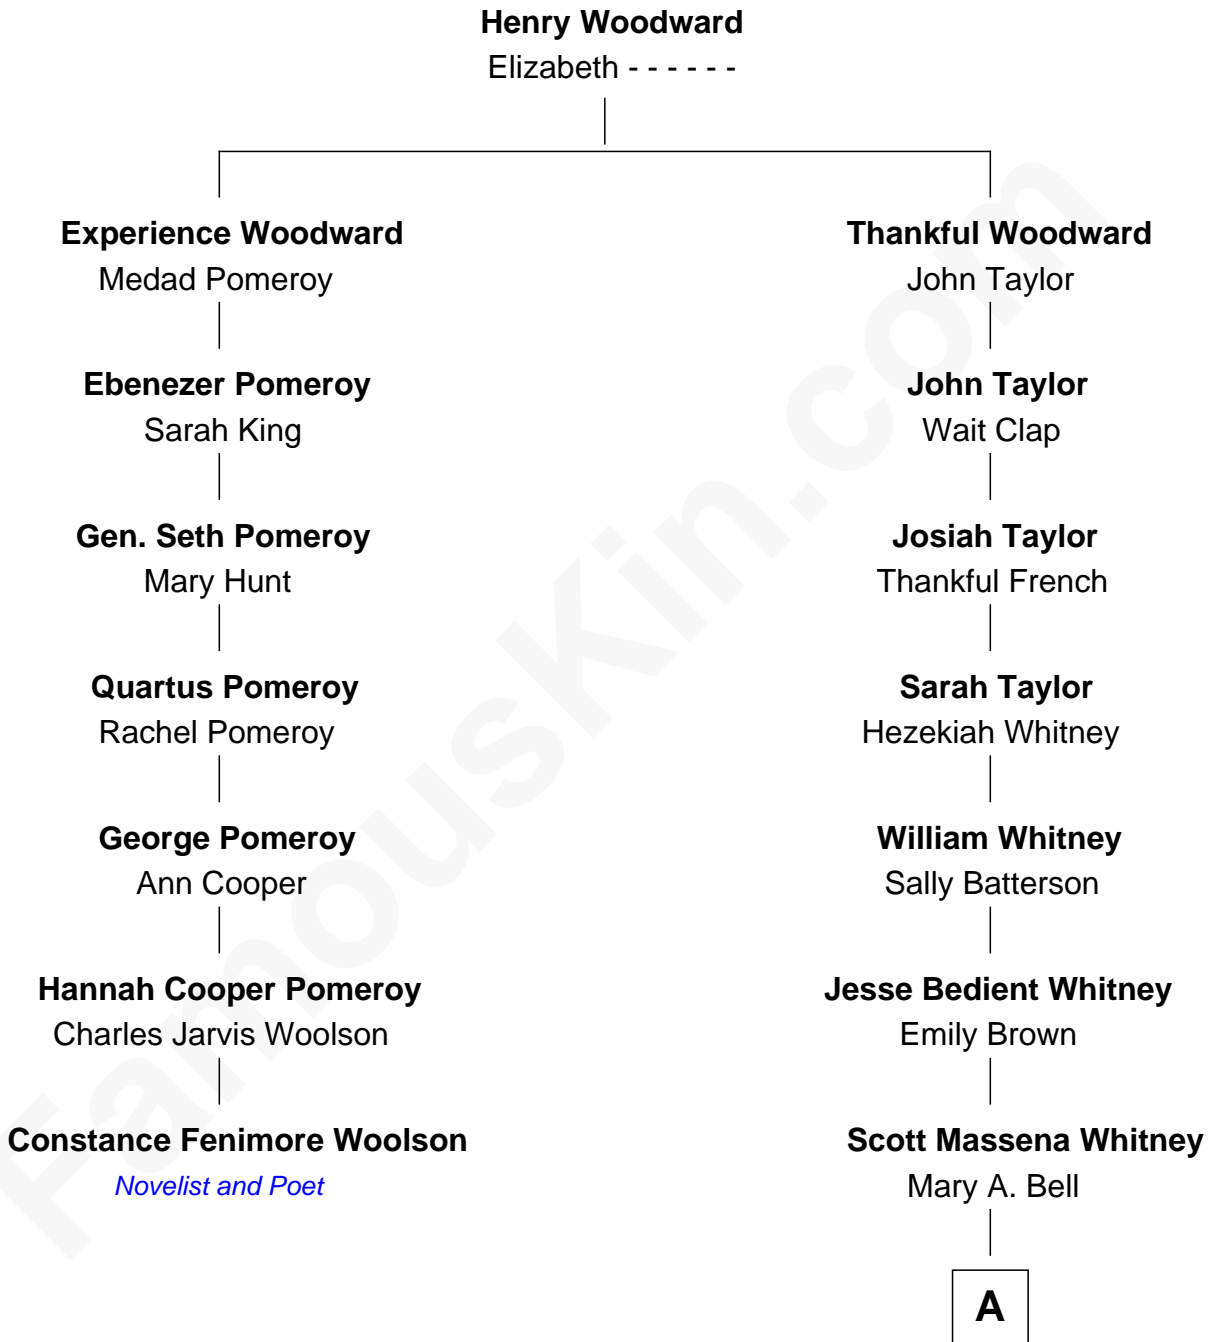

FamousKin.com

Relationship Chart of Constance Fenimore Woolson

Victorian Novelist and Poet

6th cousin 4 times removed of

Mike Huckabee

44th Governor of Arkansas

A

Charles O. Whitney

Sarah R. Sickler

Eva Lorena Whitney

William Thomas Elder

Mae Elder

Dorsey Wiles Huckabee

Mike Huckabee

44th Governor of Arkansas