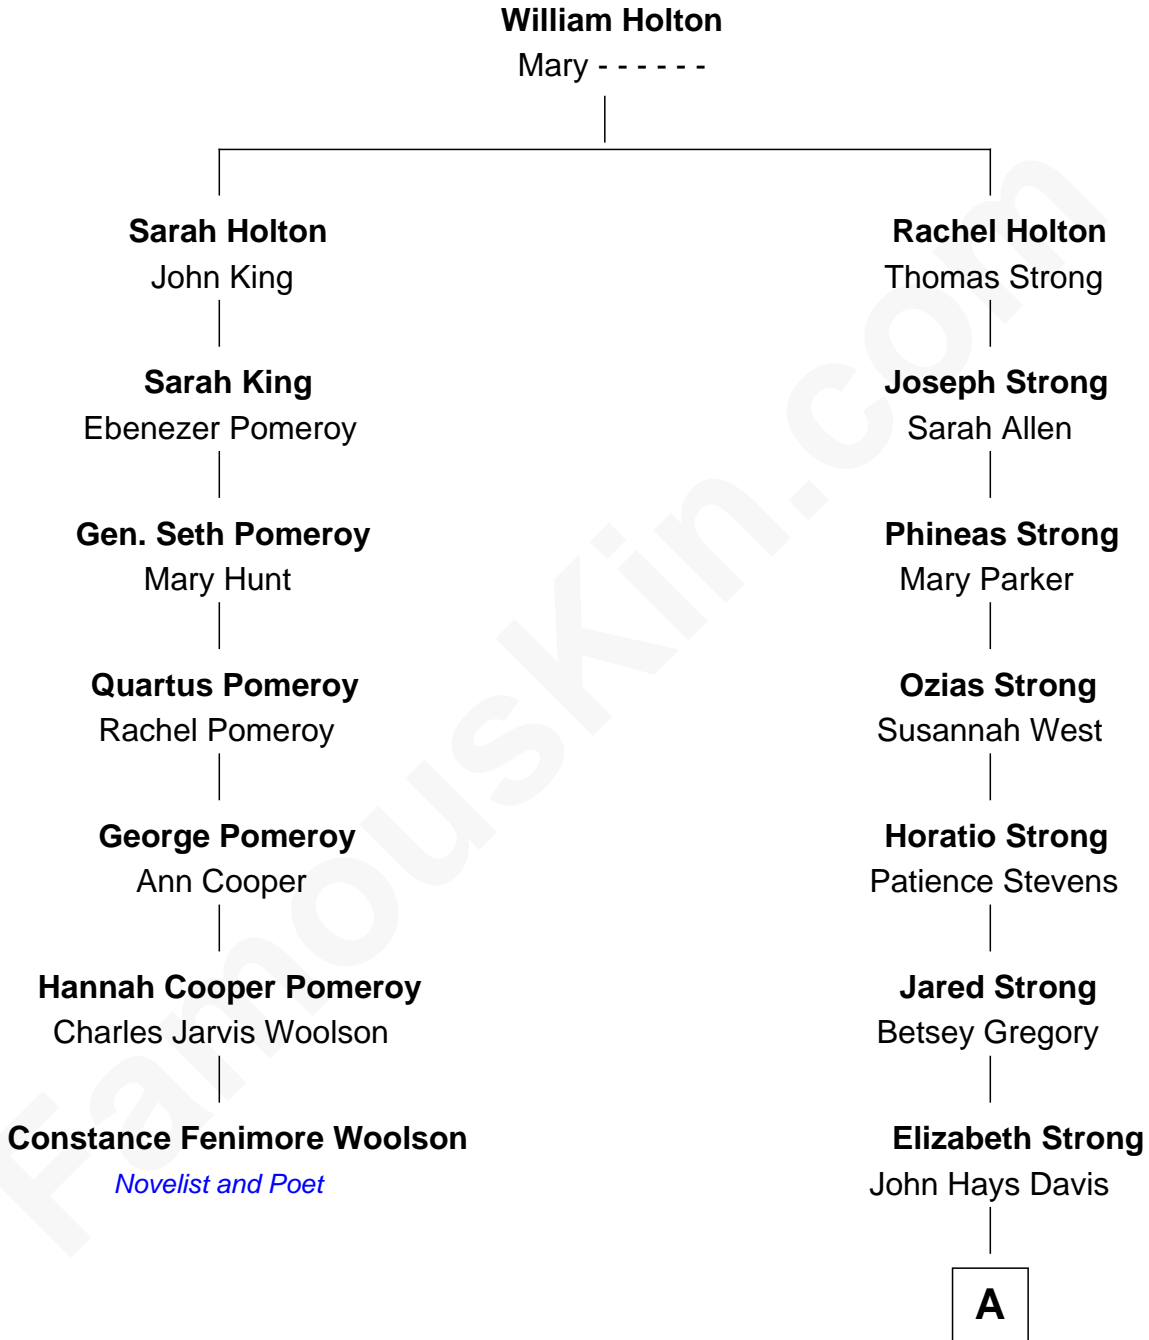

FamousKin.com
Relationship Chart of
Constance Fenimore Woolson
Victorian Novelist and Poet

6th cousin 4 times removed of

Sarah Caldwell

1st Female Conductor of the Metropolitan Opera

A

—
Martha J. Davis

Edwin Caldwell

—
Charles Davis Caldwell

Mary Ann Jones

—
Edwin F. Caldwell

Carrie Margaret Baker

—
Sarah Caldwell

American Opera Conductor

FamousKin.com