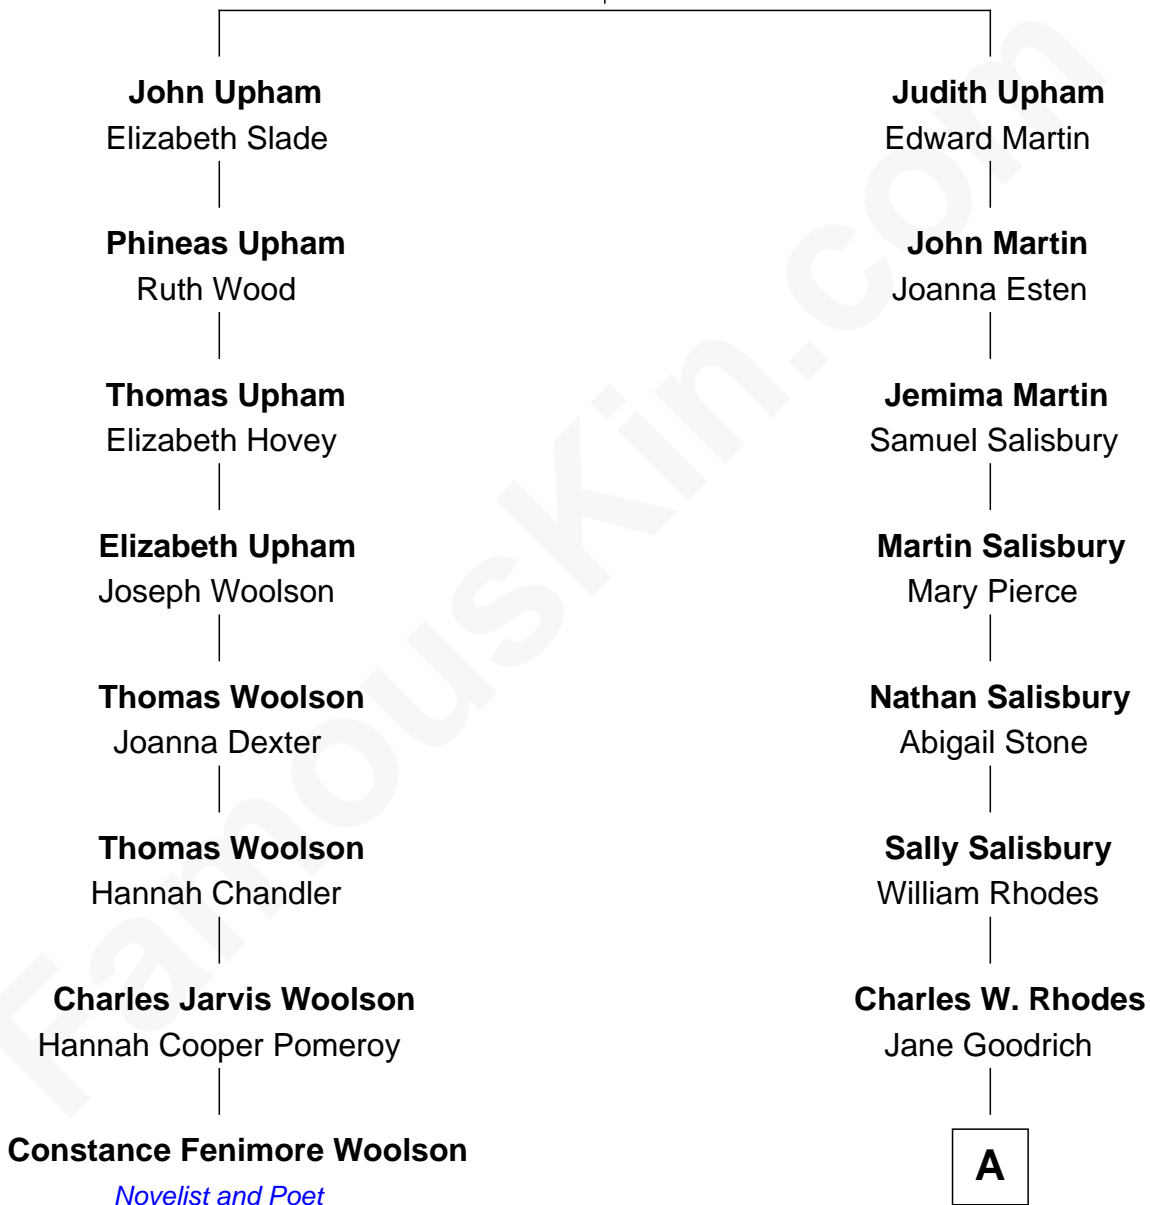

FamousKin.com
Relationship Chart of
Constance Fenimore Woolson
Victorian Novelist and Poet

7th cousin 4 times removed of

Sarah Palin
9th Governor of Alaska

Richard Upham
 Maria - - - - -

A

Alma Miranda Rhodes

James W. Heath

Charles R. Heath

Alice Adeline Oriel

Charles Francis Heath

Nellie Marie Brandt

Charles Richard Heath

Sarah Sheeran

Sarah Palin

9th Governor of Alaska