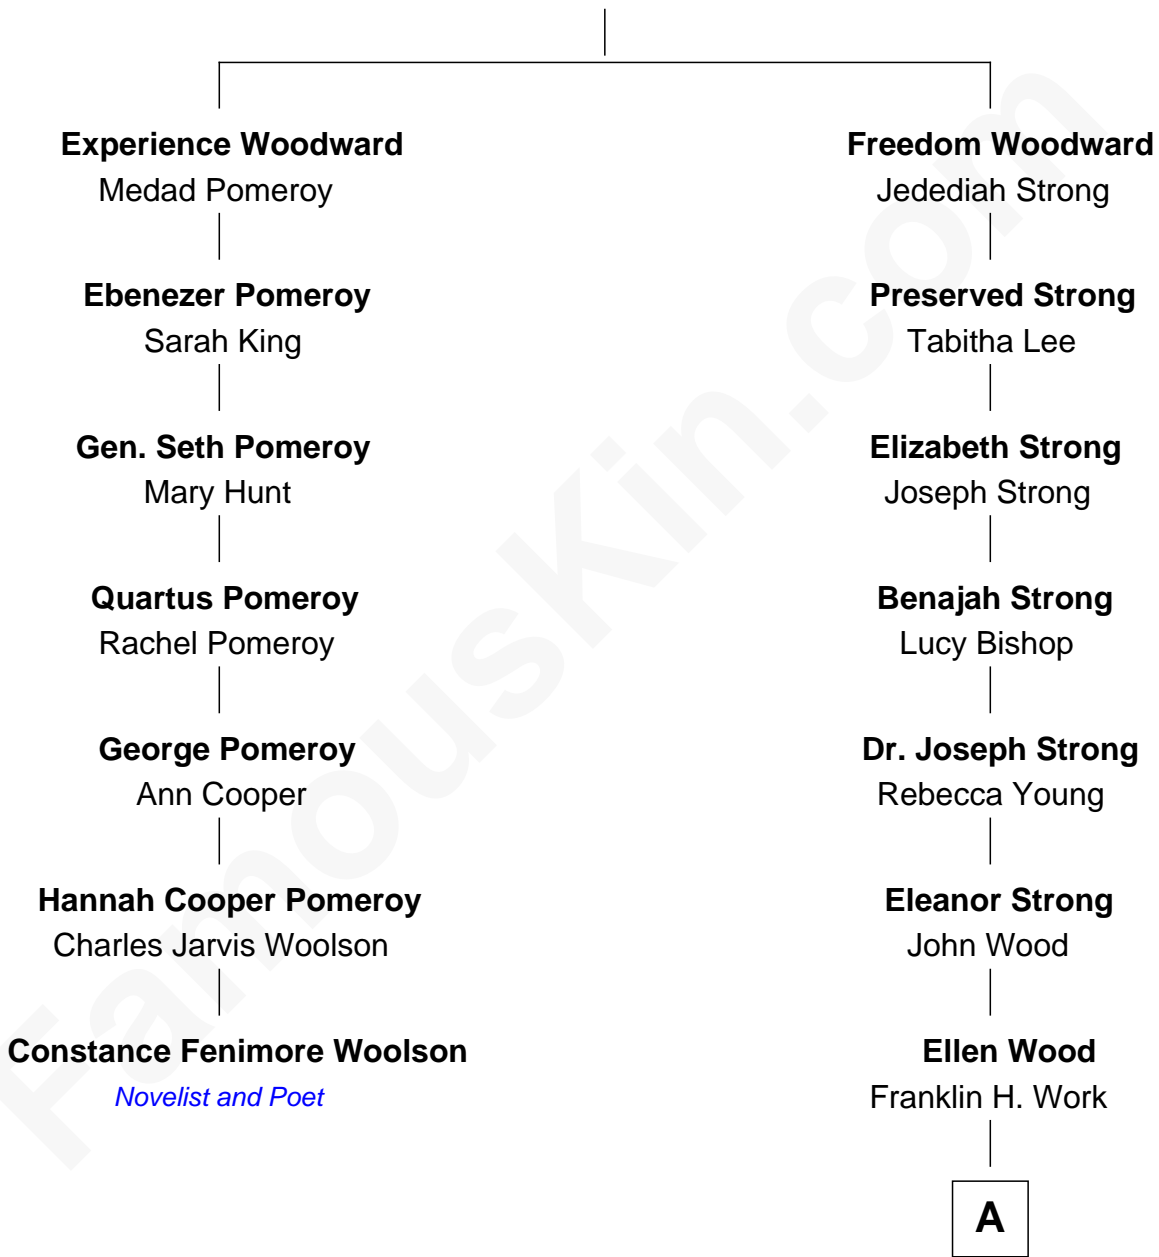

FamousKin.com
Relationship Chart of
Constance Fenimore Woolson
Victorian Novelist and Poet

6th cousin 4 times removed of

Princess Diana
Princess of Wales

Henry Woodward
 Elizabeth - - - - -

A

—
Frances Eleanor Work

James Boothby Burke Roche

—
Edmund Maurice Burke Roche

Ruth Sylvia Gill

—
Frances Ruth Burke Roche

Edward John Spencer

—
Princess Diana

Princess of Wales

FamousKin.com