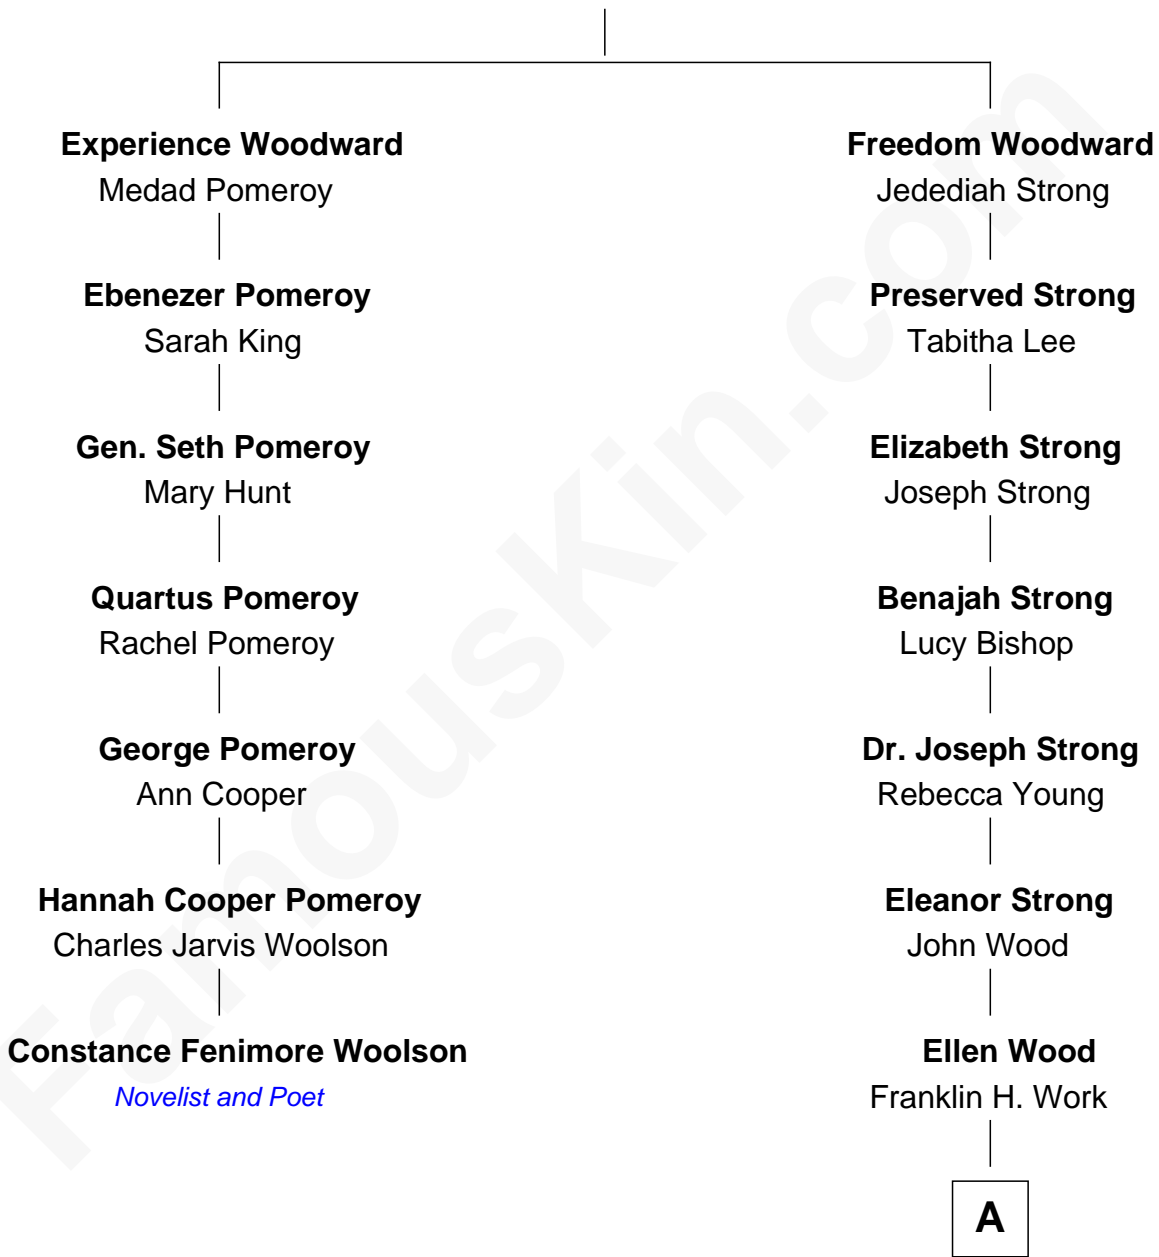

**FamousKin.com**  
**Relationship Chart of**  
**Constance Fenimore Woolson**  
*Victorian Novelist and Poet*

**6th cousin 5 times removed of**  
**Prince William**  
*Prince of Wales*

**Henry Woodward**  
 Elizabeth - - - - -

A

**Frances Eleanor Work**

James Boothby Burke Roche

**Edmund Maurice Burke Roche**

Ruth Sylvia Gill

**Frances Ruth Burke Roche**

Edward John Spencer

**Princess Diana Frances Spencer**

Charles III, King of the United Kingdom

**Prince William**

*Prince of Wales*