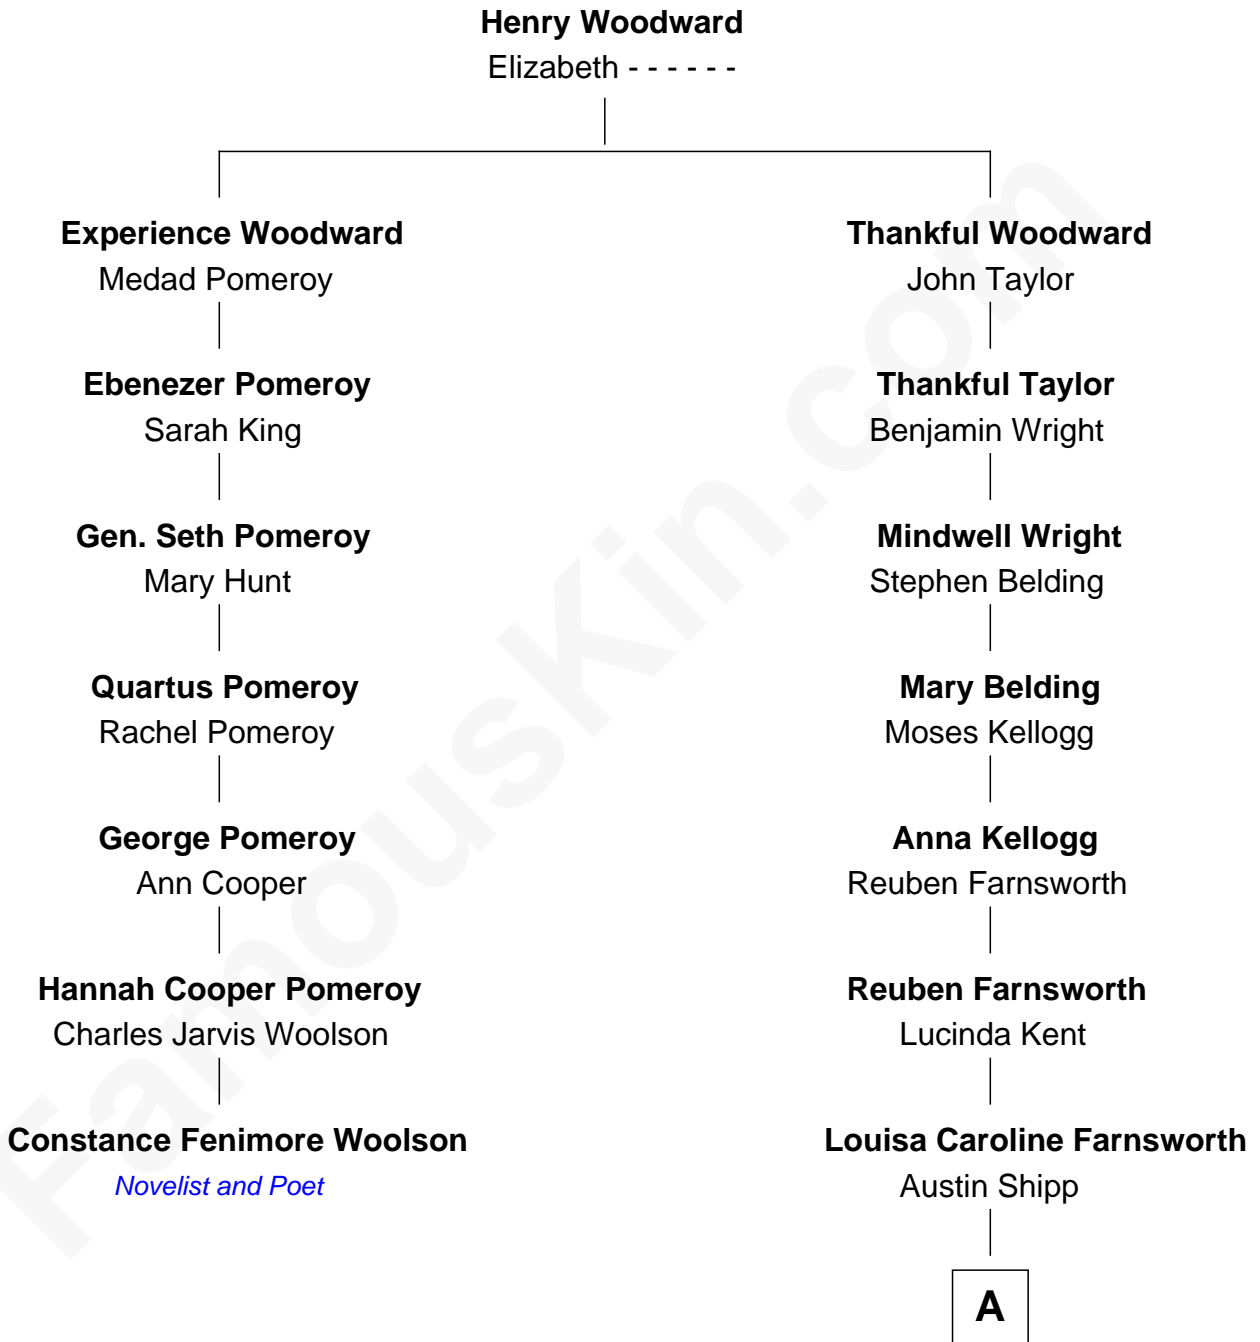

FamousKin.com

Relationship Chart of Constance Fenimore Woolson

Victorian Novelist and Poet

6th cousin 5 times removed of

Amy Adams

Movie Actress

A

Dr. Milford Bard Shipp

Ellis Reynolds

Olea Shipp

John Hyrum Hill

Olea Lorraine Hill

Frank Ralph Adams

Richard Kent Adams

Kathryn Hicken

Amy Adams

Movie Actress