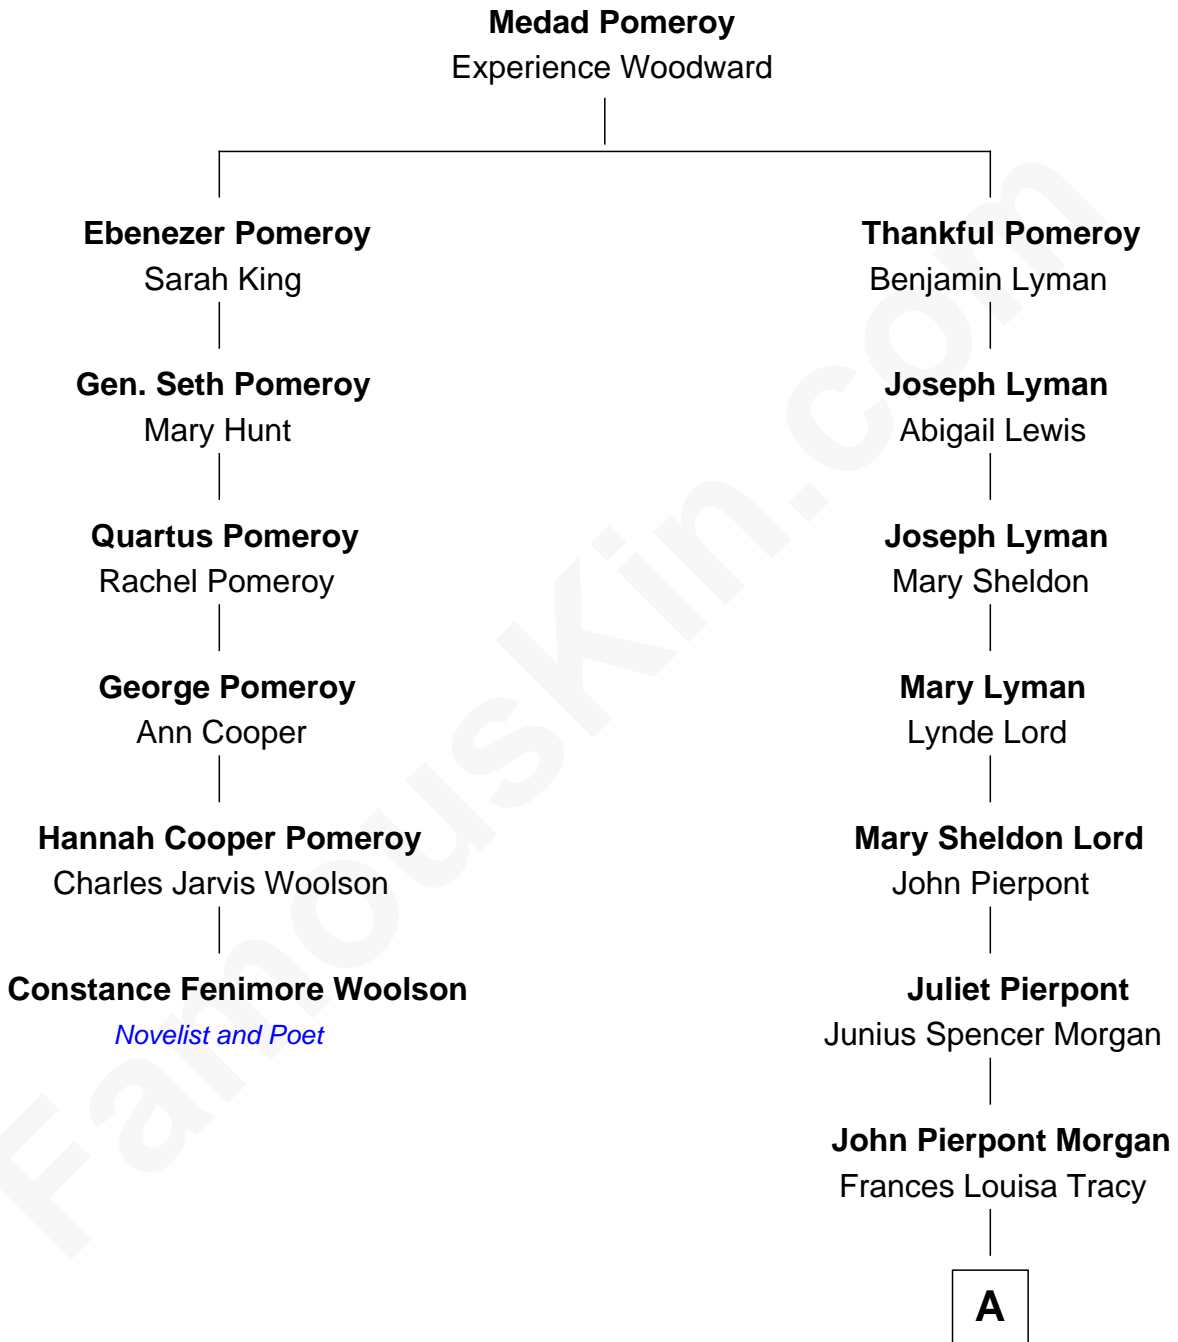

# FamousKin.com

## Relationship Chart of Constance Fenimore Woolson

*Victorian Novelist and Poet*

5th cousin 3 times removed of

**Henry Sturgis Morgan**

*Co-Founder of Morgan Stanley*

A

John Pierpont Morgan

Jane Norton Grew