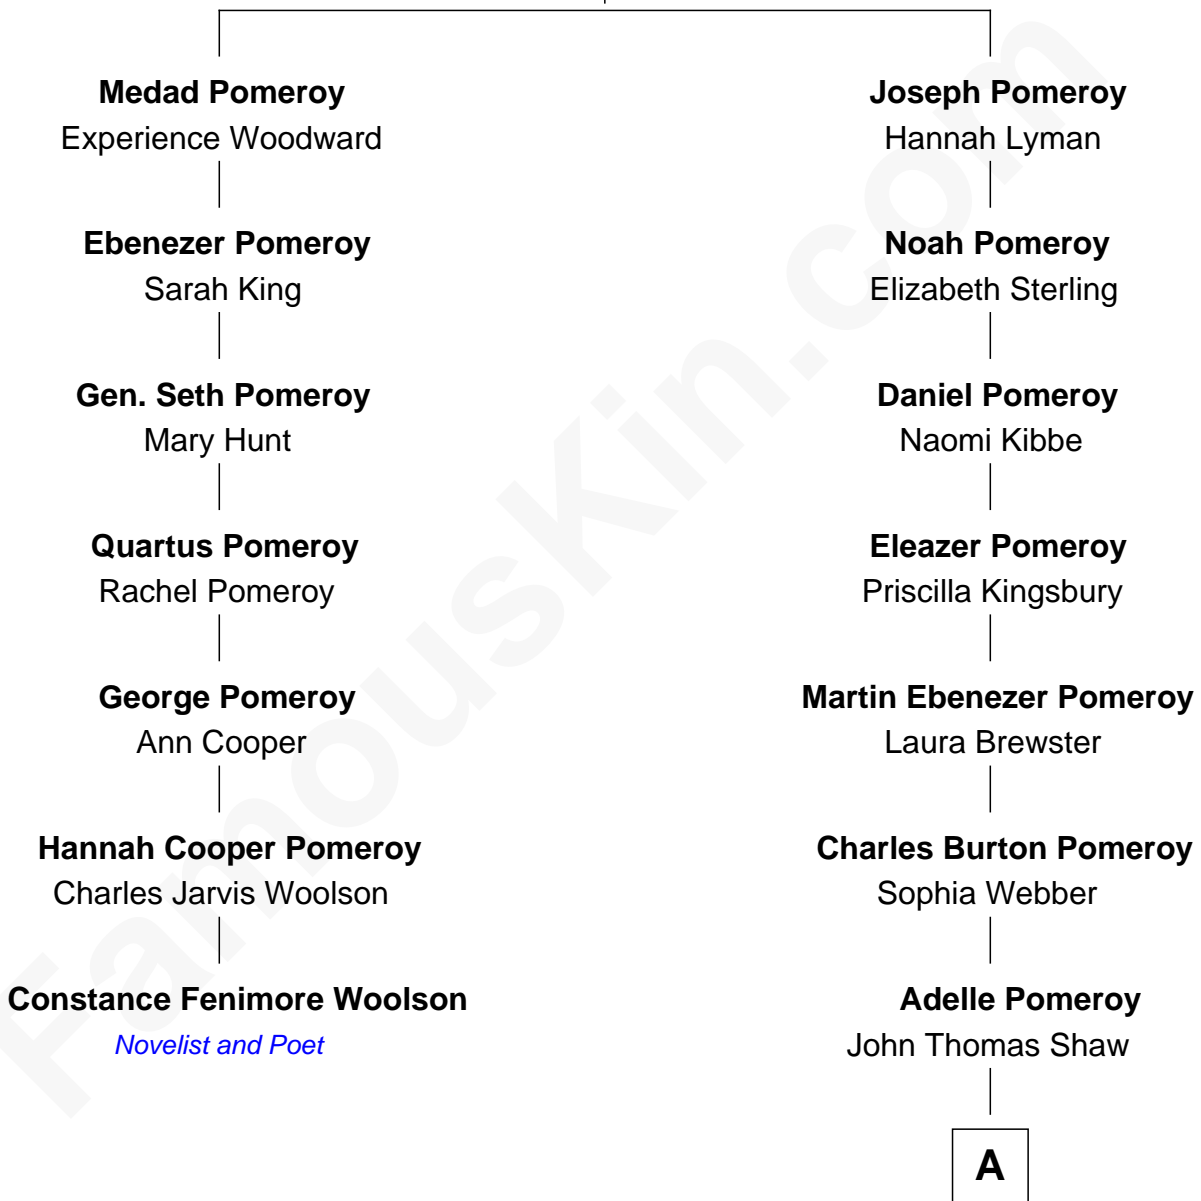

FamousKin.com
Relationship Chart of
Constance Fenimore Woolson
Victorian Novelist and Poet

6th cousin 2 times removed of

Brewster H. Shaw
NASA Astronaut

Eltweed Pomeroy
 Margery Rocket

A

—
Brewster Hopkinson Shaw

Leone Marguerite Lee

—
Brewster H. Shaw

NASA Astronaut

FamousKin.com