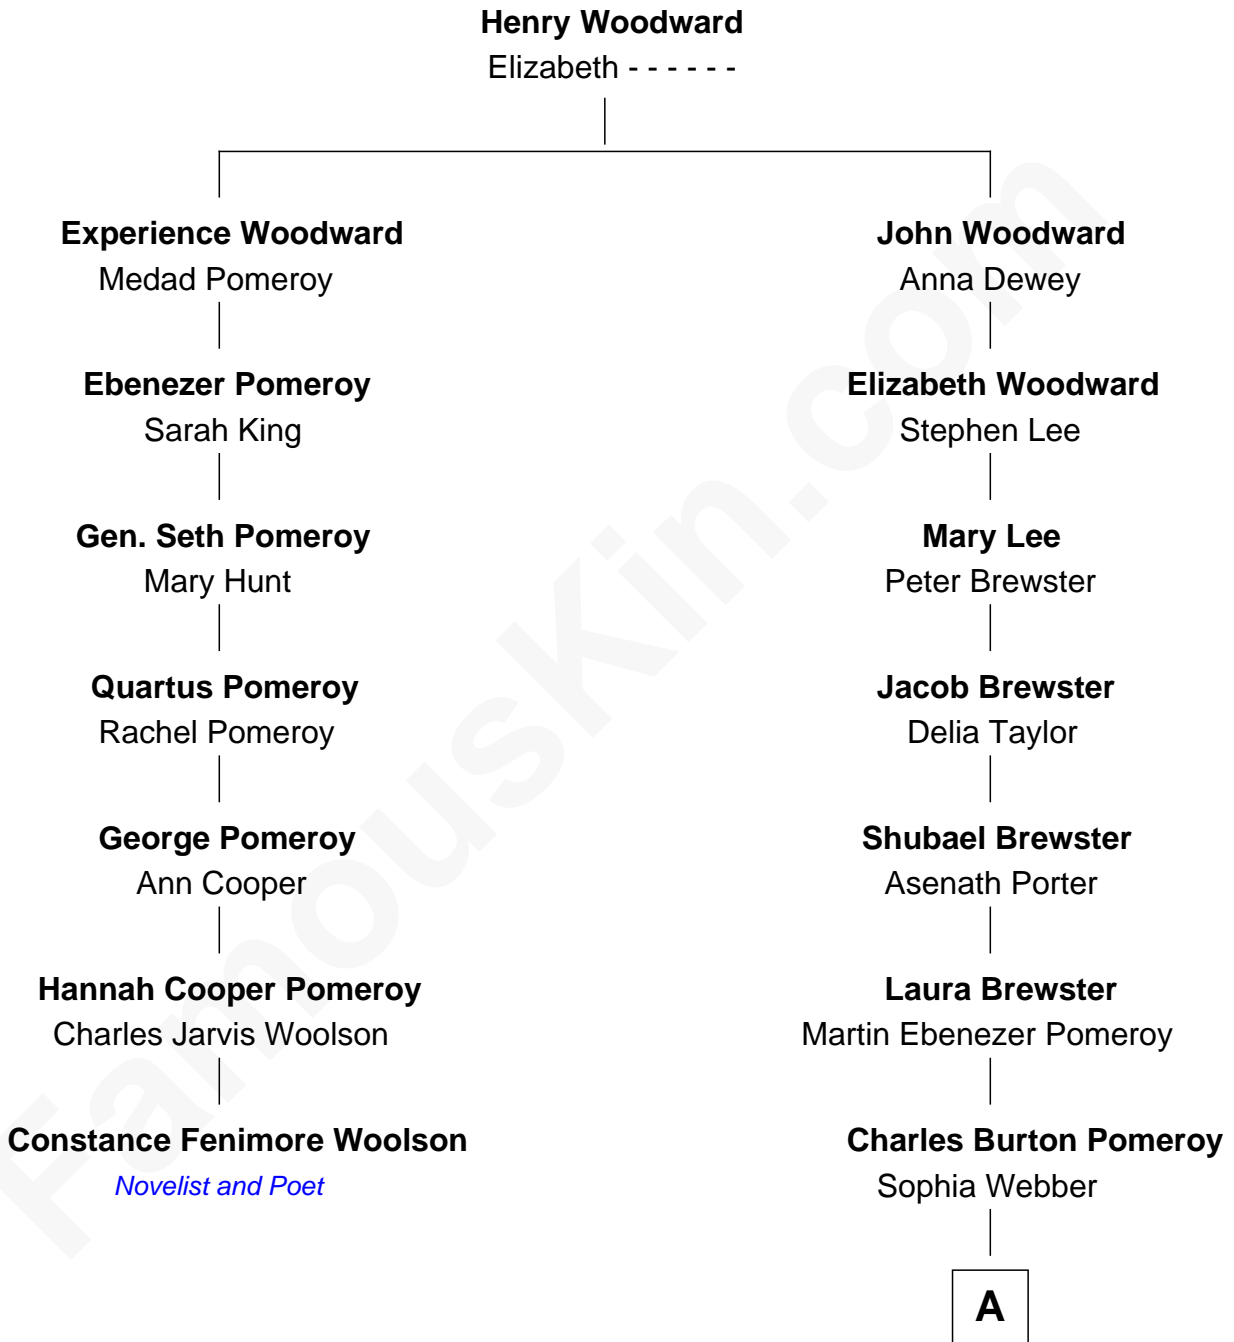

FamousKin.com

Relationship Chart of Constance Fenimore Woolson

Victorian Novelist and Poet

6th cousin 3 times removed of

Brewster H. Shaw

NASA Astronaut

A

Adelle Pomeroy
John Thomas Shaw

Brewster Hopkinson Shaw
Leone Marguerite Lee

Brewster H. Shaw
NASA Astronaut

FamousKin.com