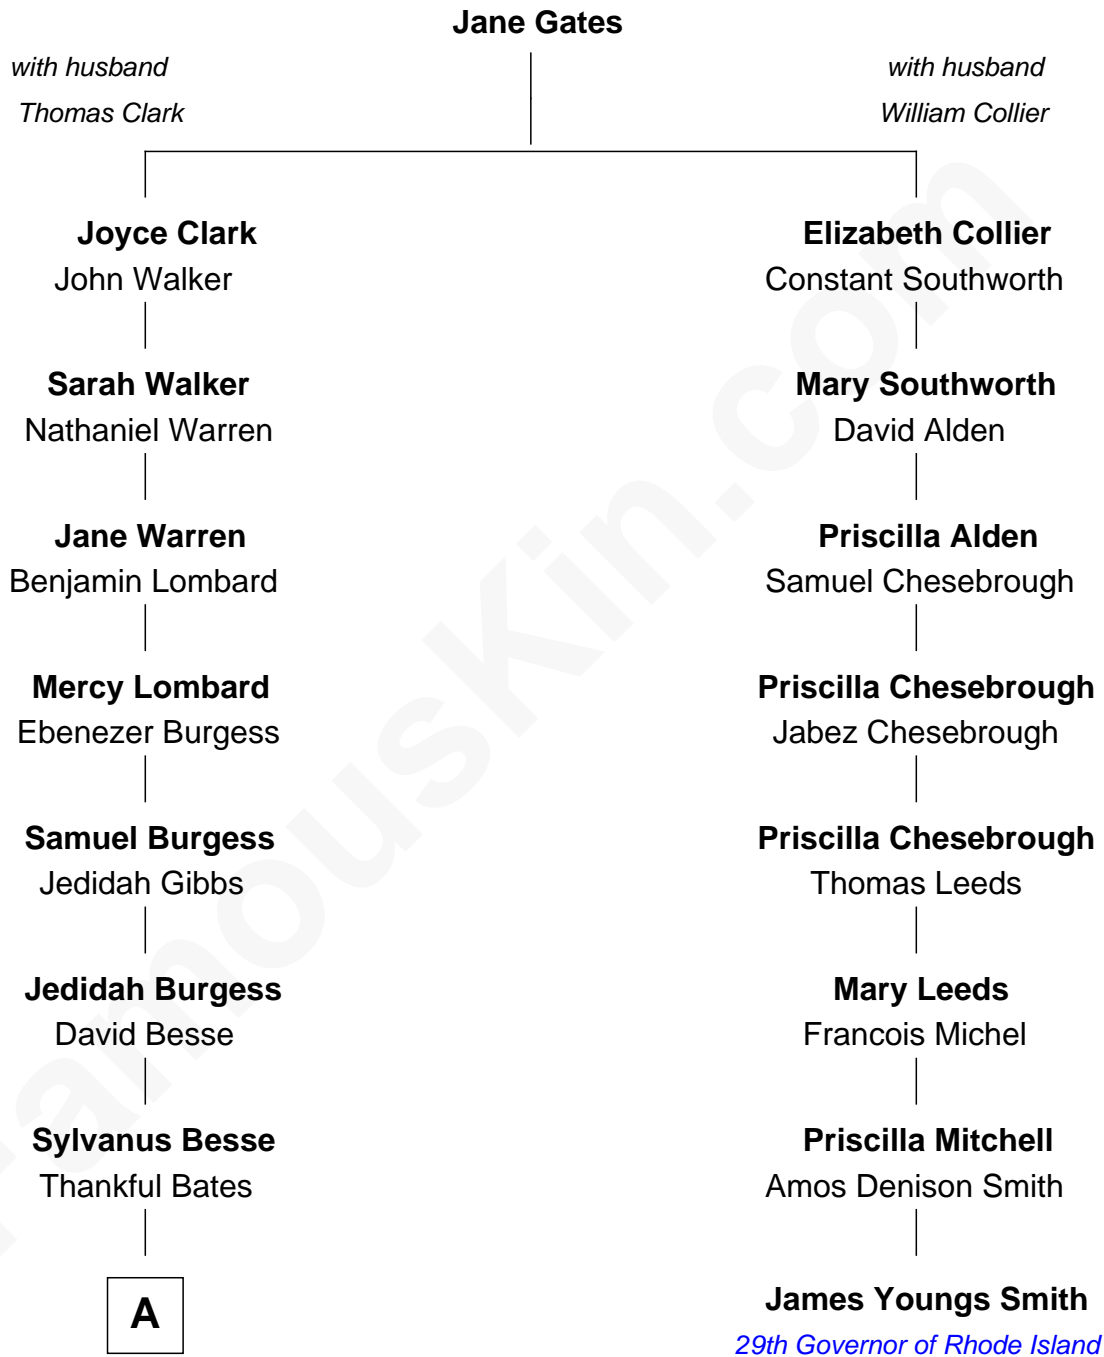

FamousKin.com Relationship Chart of

Jordana Brewster
TV and Movie Actress

7th cousin 5 times removed of

James Youngs Smith
29th Governor of Rhode Island

A

Sylvanus S. Besse
Lucy Anne Waterman

Lyman Waterman Besse
Henrietta Louisa Seger

Florence Foster Besse
Kingman Brewster

Kingman Brewster
Mary Louise Phillips

Alden Brewster
Maria João Leão de Sousa

Jordana Brewster
TV and Movie Actress