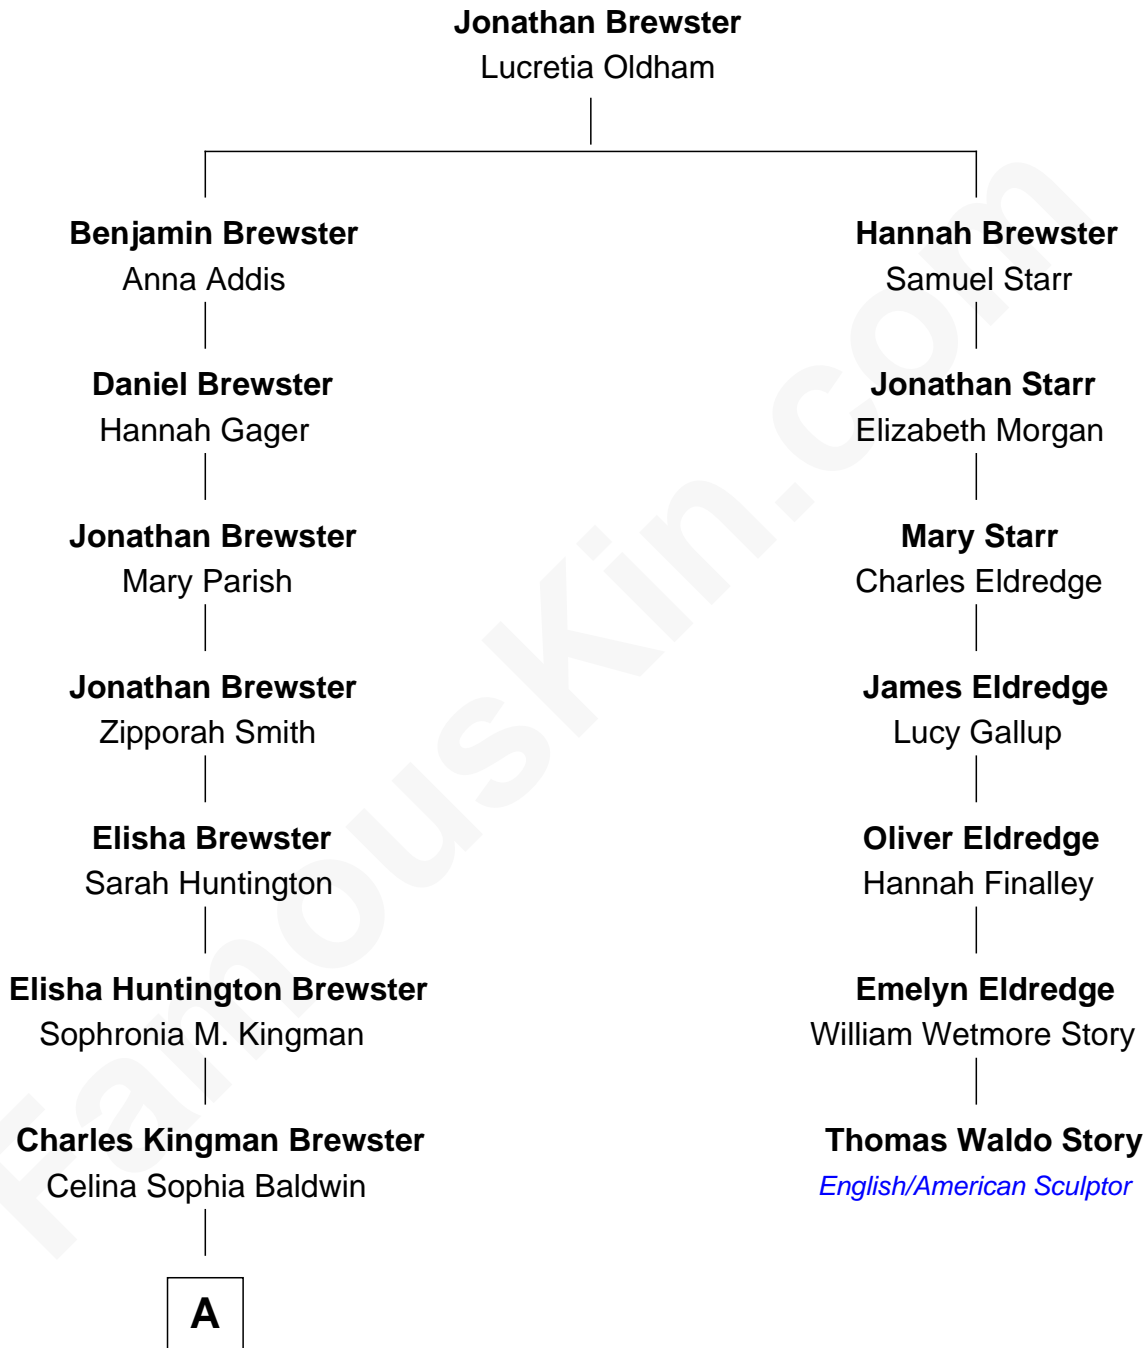

FamousKin.com Relationship Chart of

Jordana Brewster

TV and Movie Actress

6th cousin 4 times removed of

Thomas Waldo Story

English/American Sculptor

A

—
Kingman Brewster
Florence Foster Besse

—
Kingman Brewster
Mary Louise Phillips

—
Alden Brewster
Maria João Leão de Sousa

—
Jordana Brewster
TV and Movie Actress