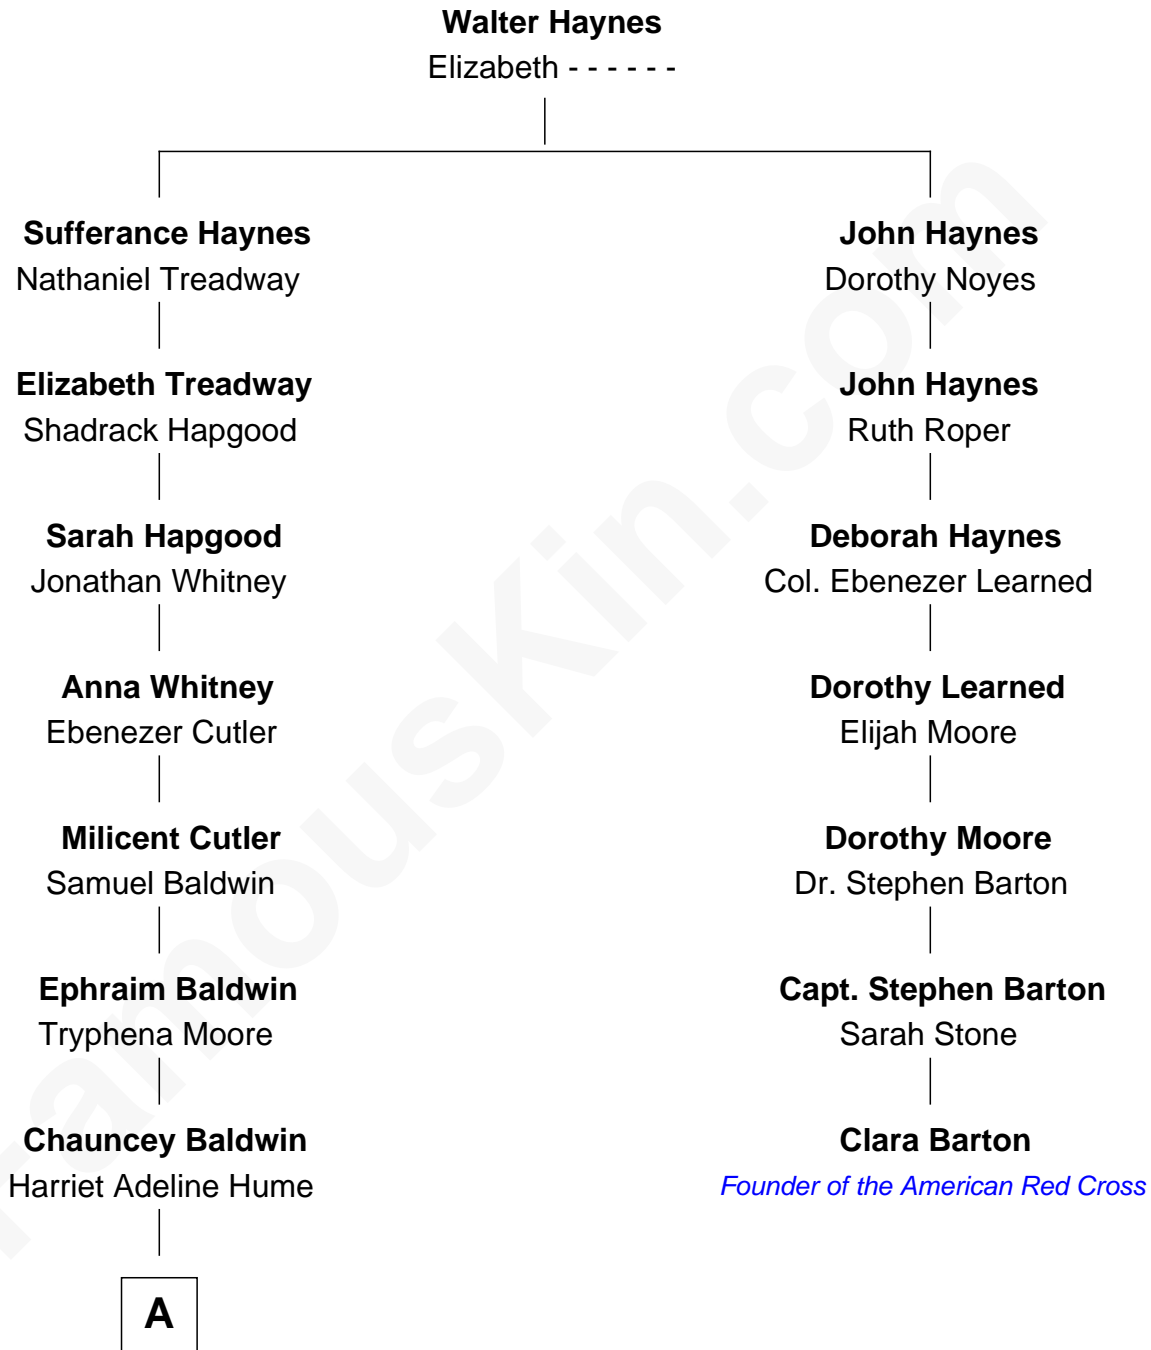

# FamousKin.com Relationship Chart of

**Jordana Brewster**

*TV and Movie Actress*

6th cousin 5 times removed of

**Clara Barton**

*Founder of the American Red Cross*

**A**

—  
**Celina Sophia Baldwin**  
Charles Kingman Brewster

—  
**Kingman Brewster**  
Florence Foster Besse

—  
**Kingman Brewster**  
Mary Louise Phillips

—  
**Alden Brewster**  
Maria João Leão de Sousa

—  
**Jordana Brewster**  
*TV and Movie Actress*