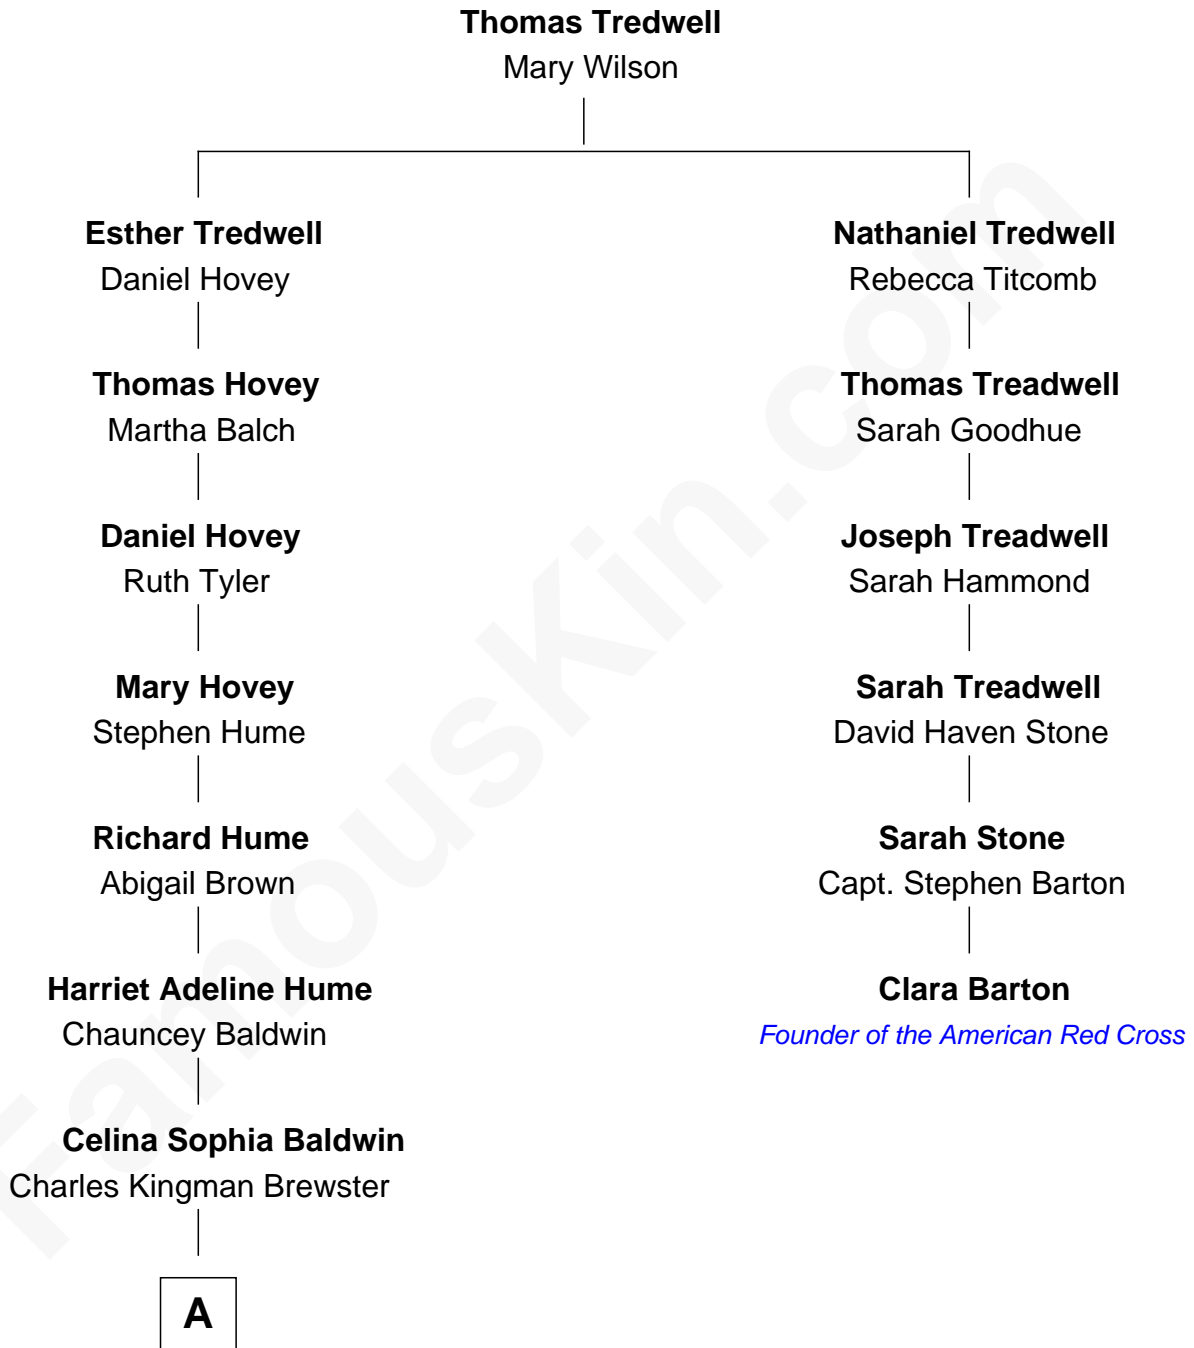

FamousKin.com Relationship Chart of

Jordana Brewster

TV and Movie Actress

5th cousin 5 times removed of

Clara Barton

Founder of the American Red Cross

A

Kingman Brewster
Florence Foster Besse

Kingman Brewster
Mary Louise Phillips

Alden Brewster
Maria João Leão de Sousa

Jordana Brewster
TV and Movie Actress

FamousKin.com