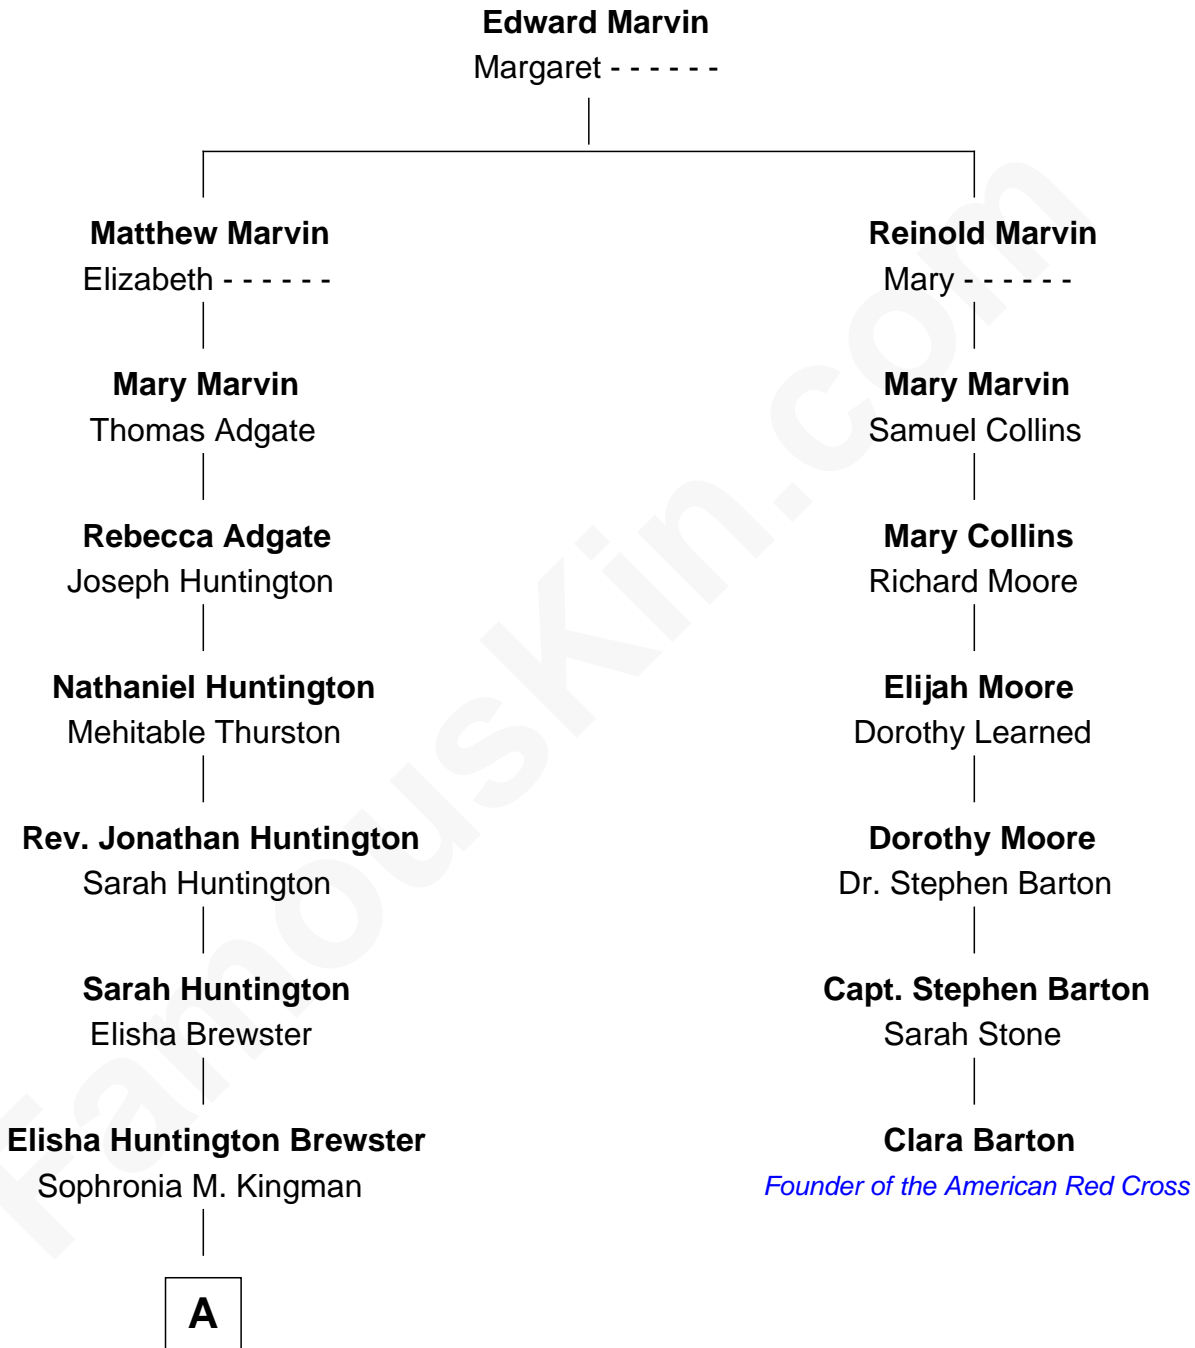

FamousKin.com Relationship Chart of

Jordana Brewster

TV and Movie Actress

6th cousin 5 times removed of

Clara Barton

Founder of the American Red Cross

A

Charles Kingman Brewster

Celina Sophia Baldwin

Kingman Brewster

Florence Foster Besse

Kingman Brewster

Mary Louise Phillips

Alden Brewster

Maria João Leão de Sousa

Jordana Brewster