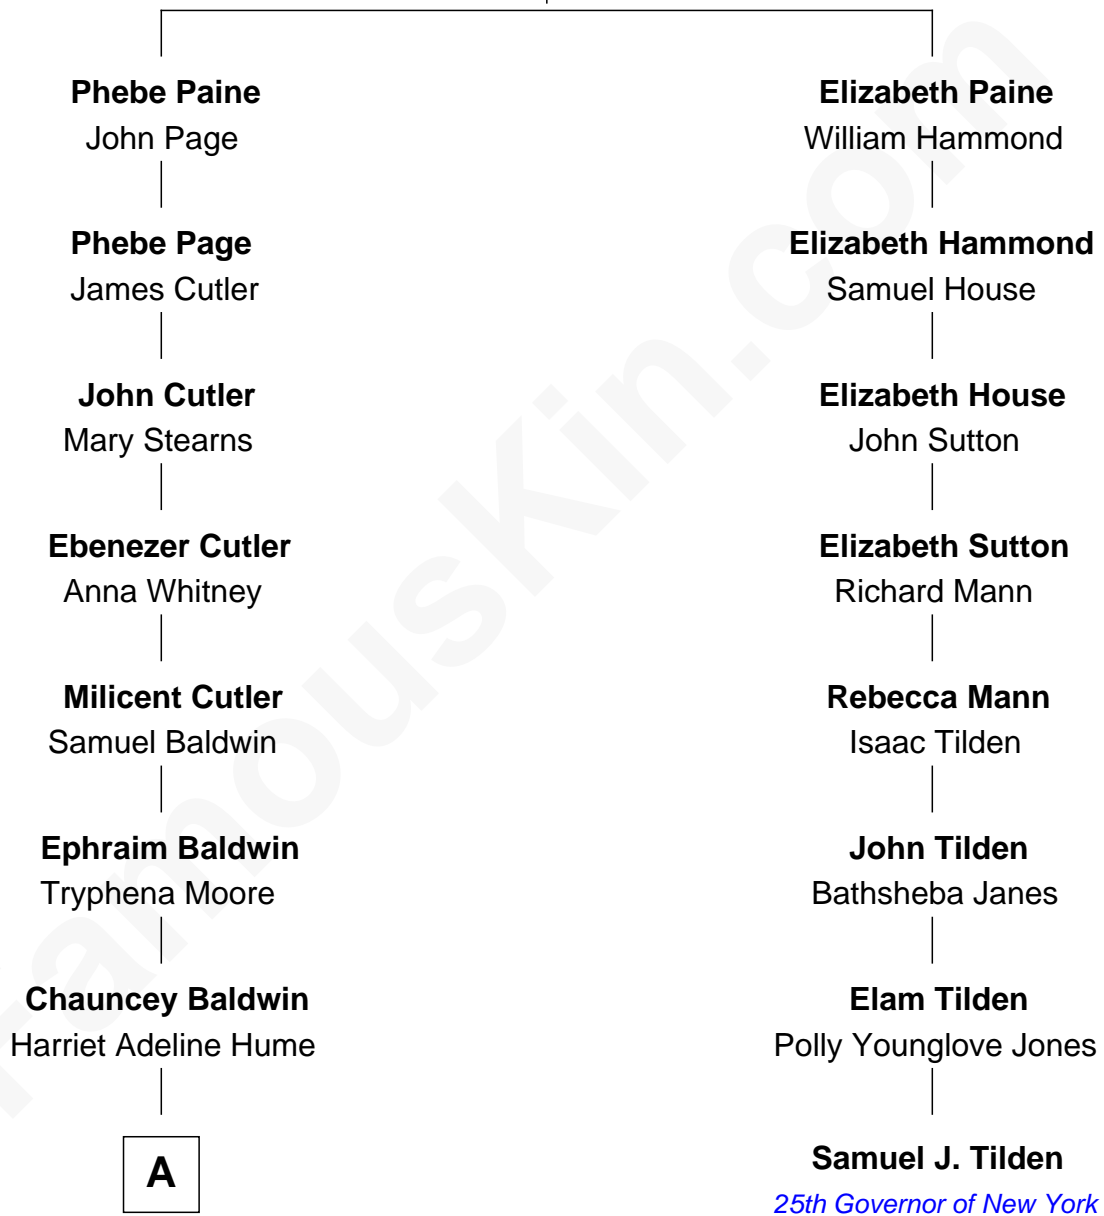

FamousKin.com Relationship Chart of

Jordana Brewster
TV and Movie Actress

7th cousin 4 times removed of

Samuel J. Tilden
25th Governor of New York

William Paine
Agnes Neves

A

—
Celina Sophia Baldwin
Charles Kingman Brewster

—
Kingman Brewster
Florence Foster Besse

—
Kingman Brewster
Mary Louise Phillips

—
Alden Brewster
Maria João Leão de Sousa

—
Jordana Brewster
TV and Movie Actress

FamousKin.com