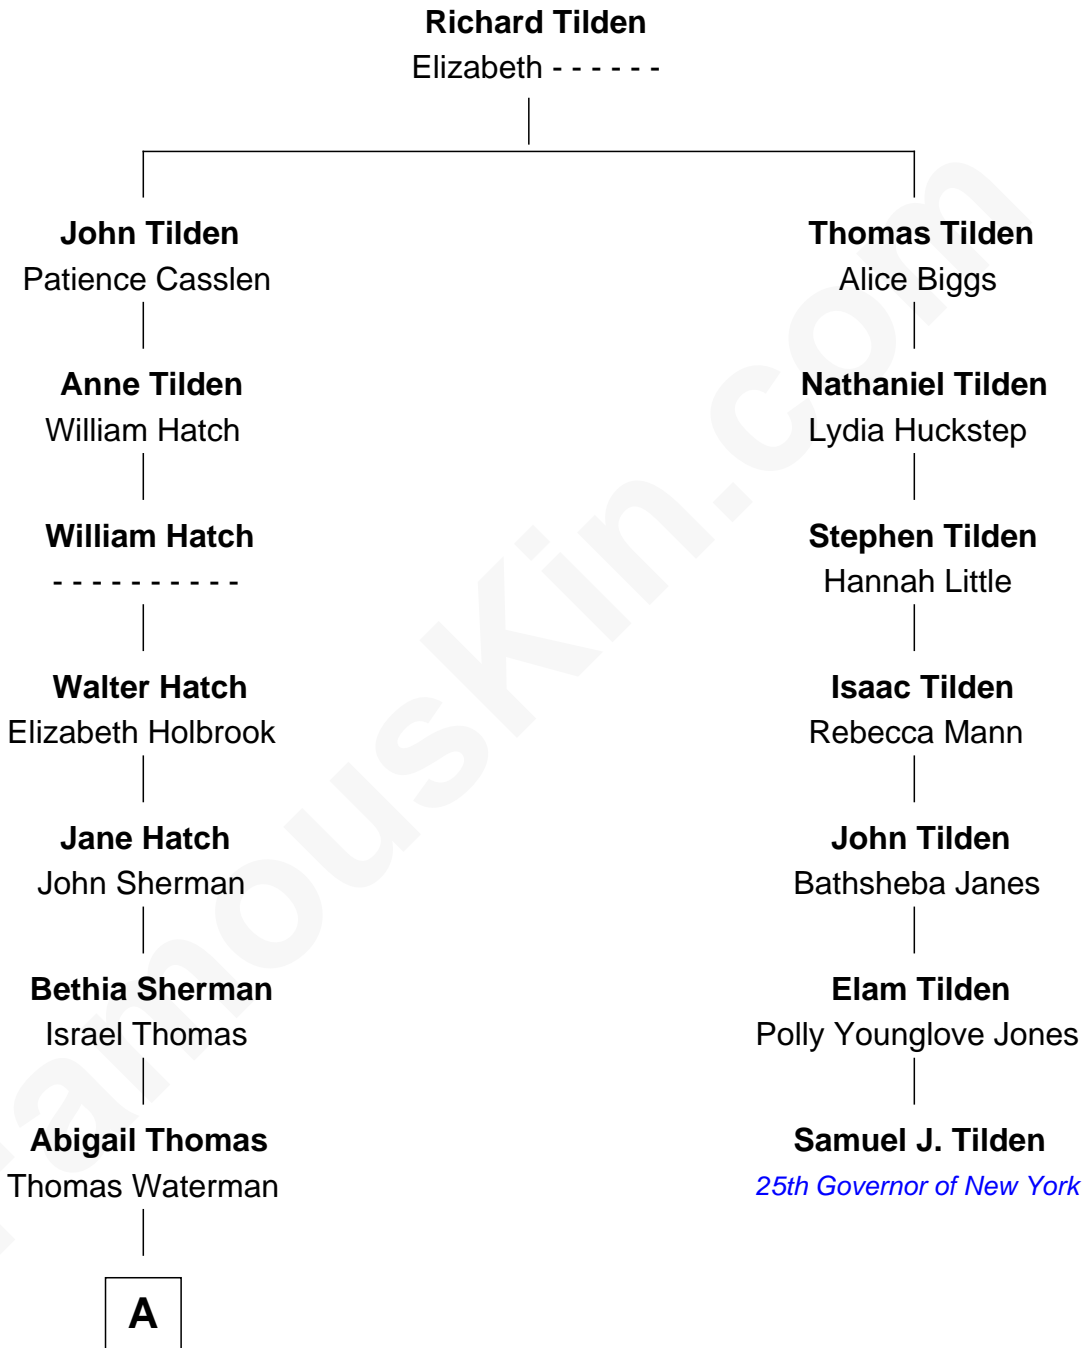

# FamousKin.com Relationship Chart of

**Jordana Brewster**  
*TV and Movie Actress*

6th cousin 8 times removed of

**Samuel J. Tilden**  
*25th Governor of New York*

**A**

**Anthony Waterman**

Deborah Foster

**Rev. Jotham Waterman**

Olive Phinney

**Lucy Anne Waterman**

Sylvanus S. Besse

**Lyman Waterman Besse**

Henrietta Louisa Seger

**Florence Foster Besse**

Kingman Brewster

**Kingman Brewster**

Mary Louise Phillips

**Alden Brewster**

Maria João Leão de Sousa

**Jordana Brewster**

*TV and Movie Actress*