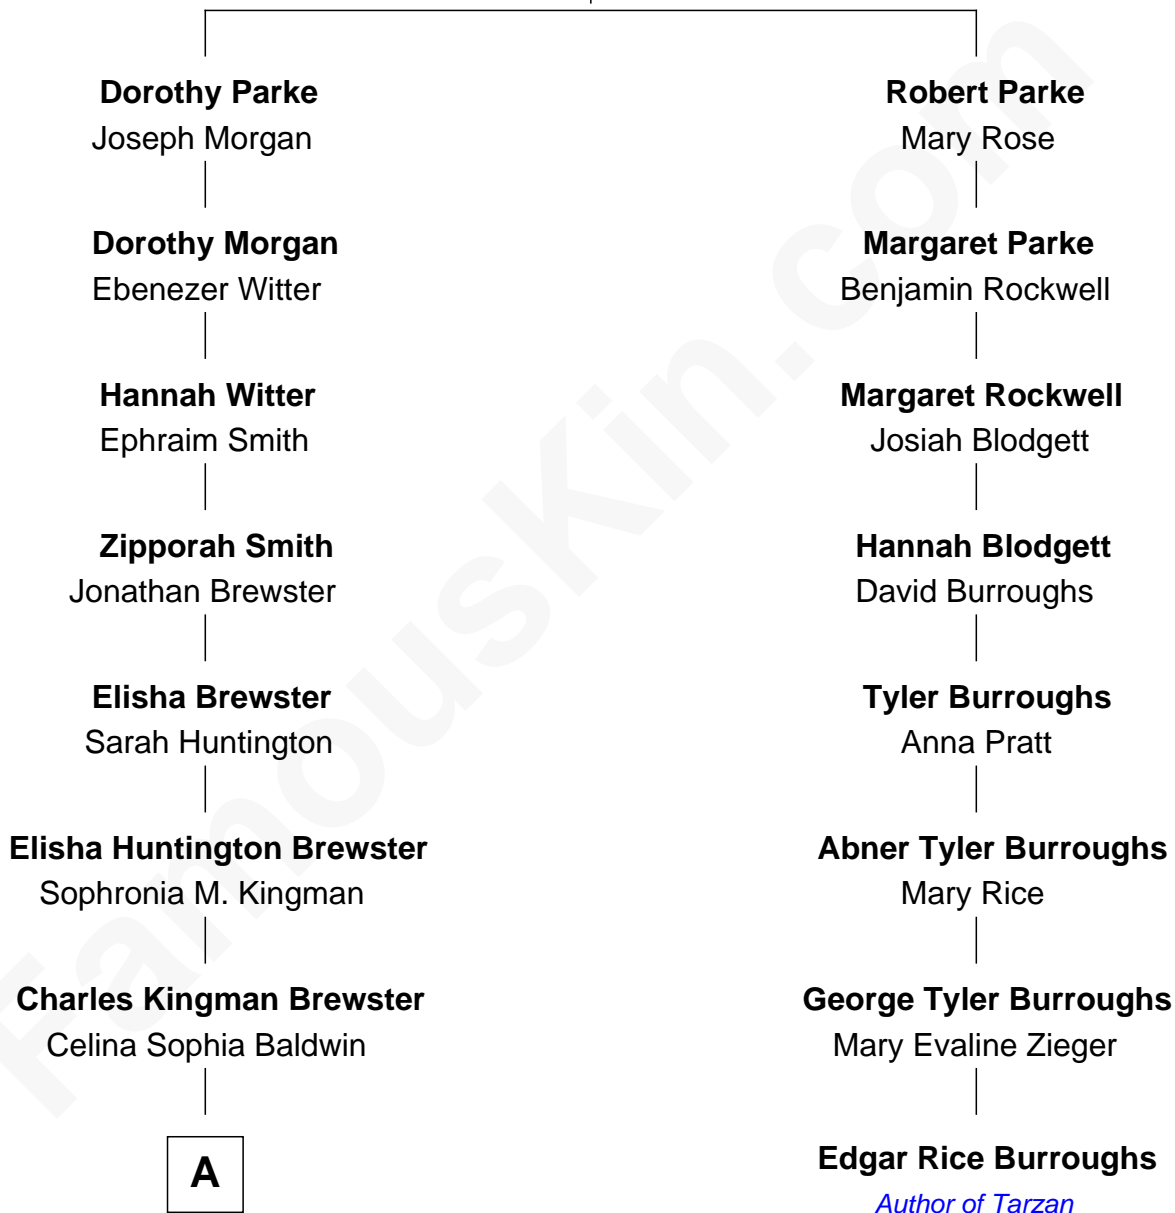

FamousKin.com Relationship Chart of

Jordana Brewster

TV and Movie Actress

7th cousin 3 times removed of

Edgar Rice Burroughs

Author of Tarzan and John Carter

Thomas Parke
Dorothy Thompson

A

Kingman Brewster
Florence Foster Besse

Kingman Brewster
Mary Louise Phillips

Alden Brewster
Maria João Leão de Sousa

Jordana Brewster
TV and Movie Actress