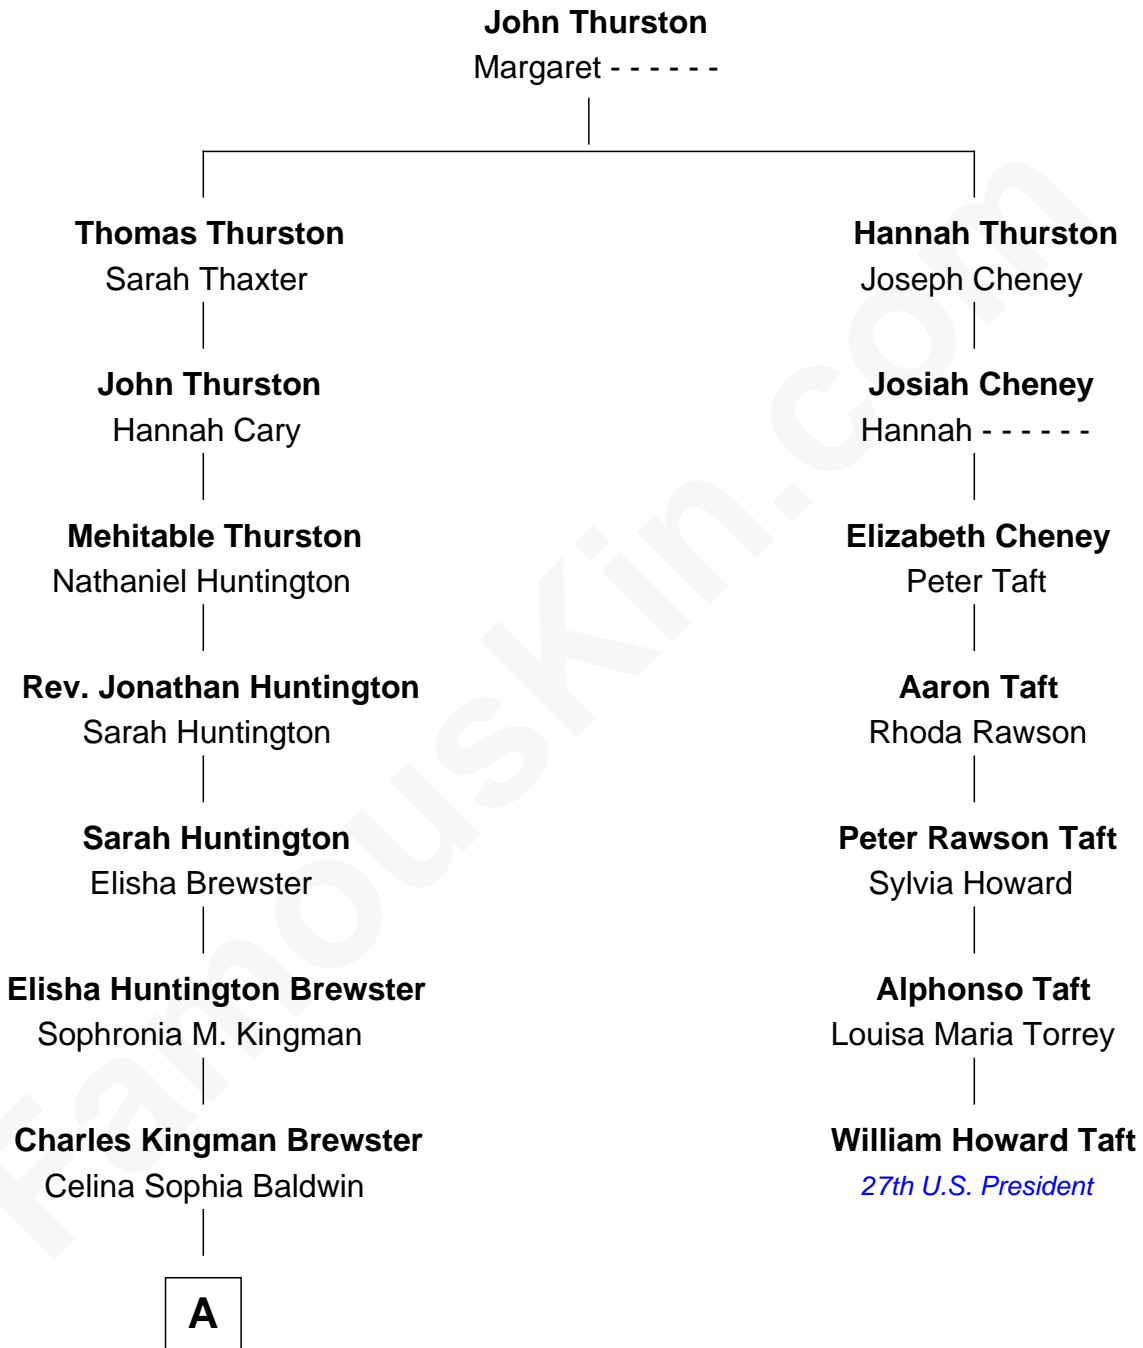

# FamousKin.com Relationship Chart of

**Jordana Brewster**  
TV and Movie Actress

6th cousin 4 times removed of

**William Howard Taft**  
27th U.S. President

**A**

Kingman Brewster  
Florence Foster Besse

Kingman Brewster  
Mary Louise Phillips

Alden Brewster  
Maria João Leão de Sousa

Jordana Brewster  
*TV and Movie Actress*

FamousKin.com