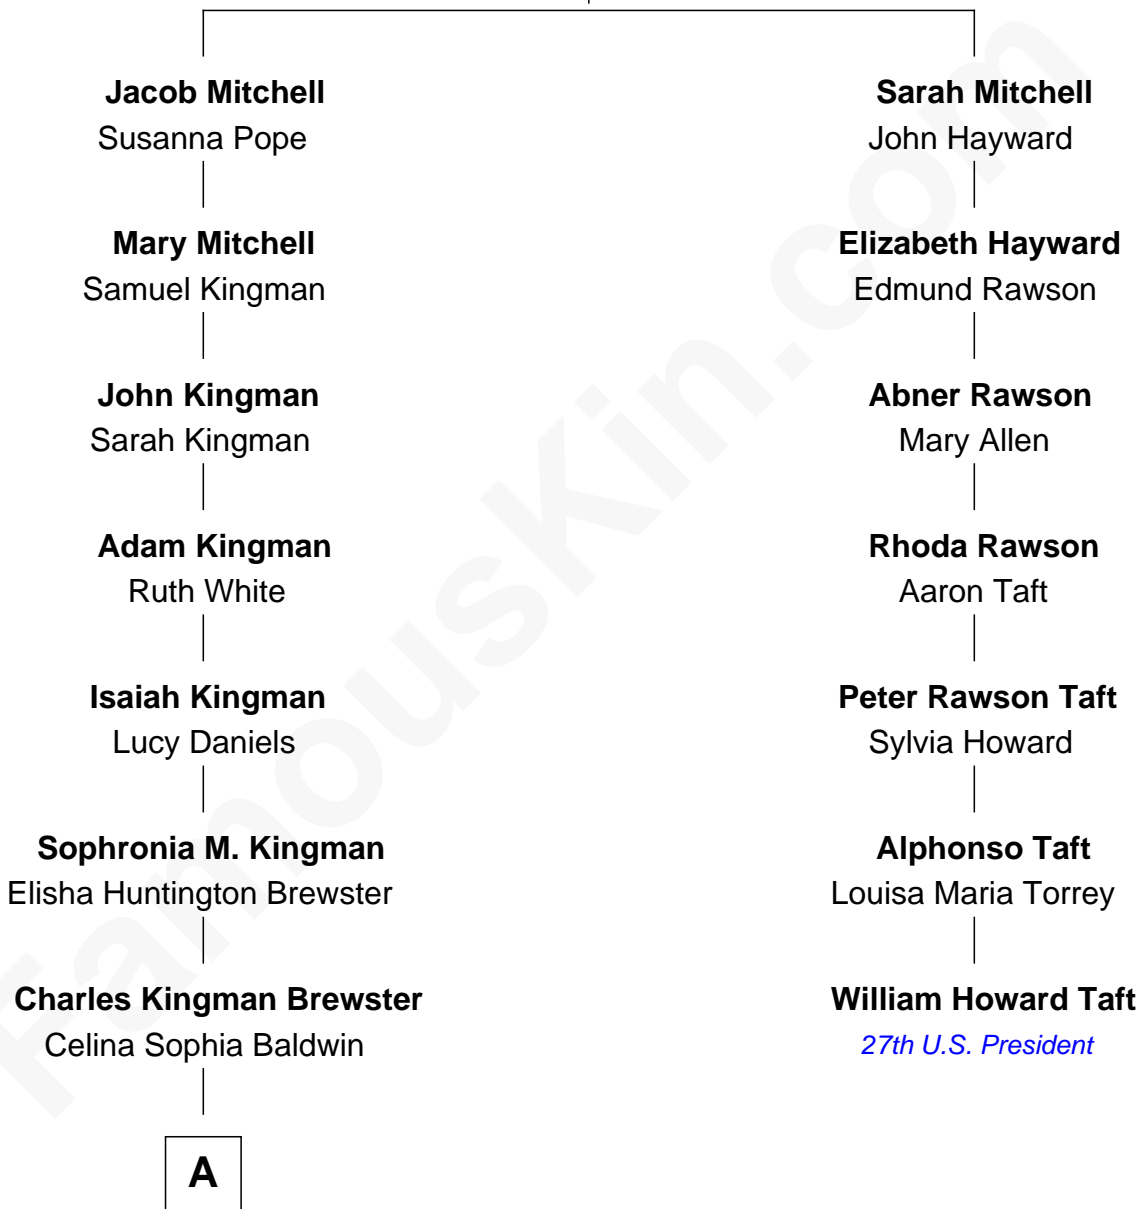

FamousKin.com Relationship Chart of

Jordana Brewster

TV and Movie Actress

6th cousin 4 times removed of

William Howard Taft

27th U.S. President

Experience Mitchell

Mary - - - - -

A

Kingman Brewster
Florence Foster Besse

Kingman Brewster
Mary Louise Phillips

Alden Brewster
Maria João Leão de Sousa

Jordana Brewster
TV and Movie Actress

FamousKin.com