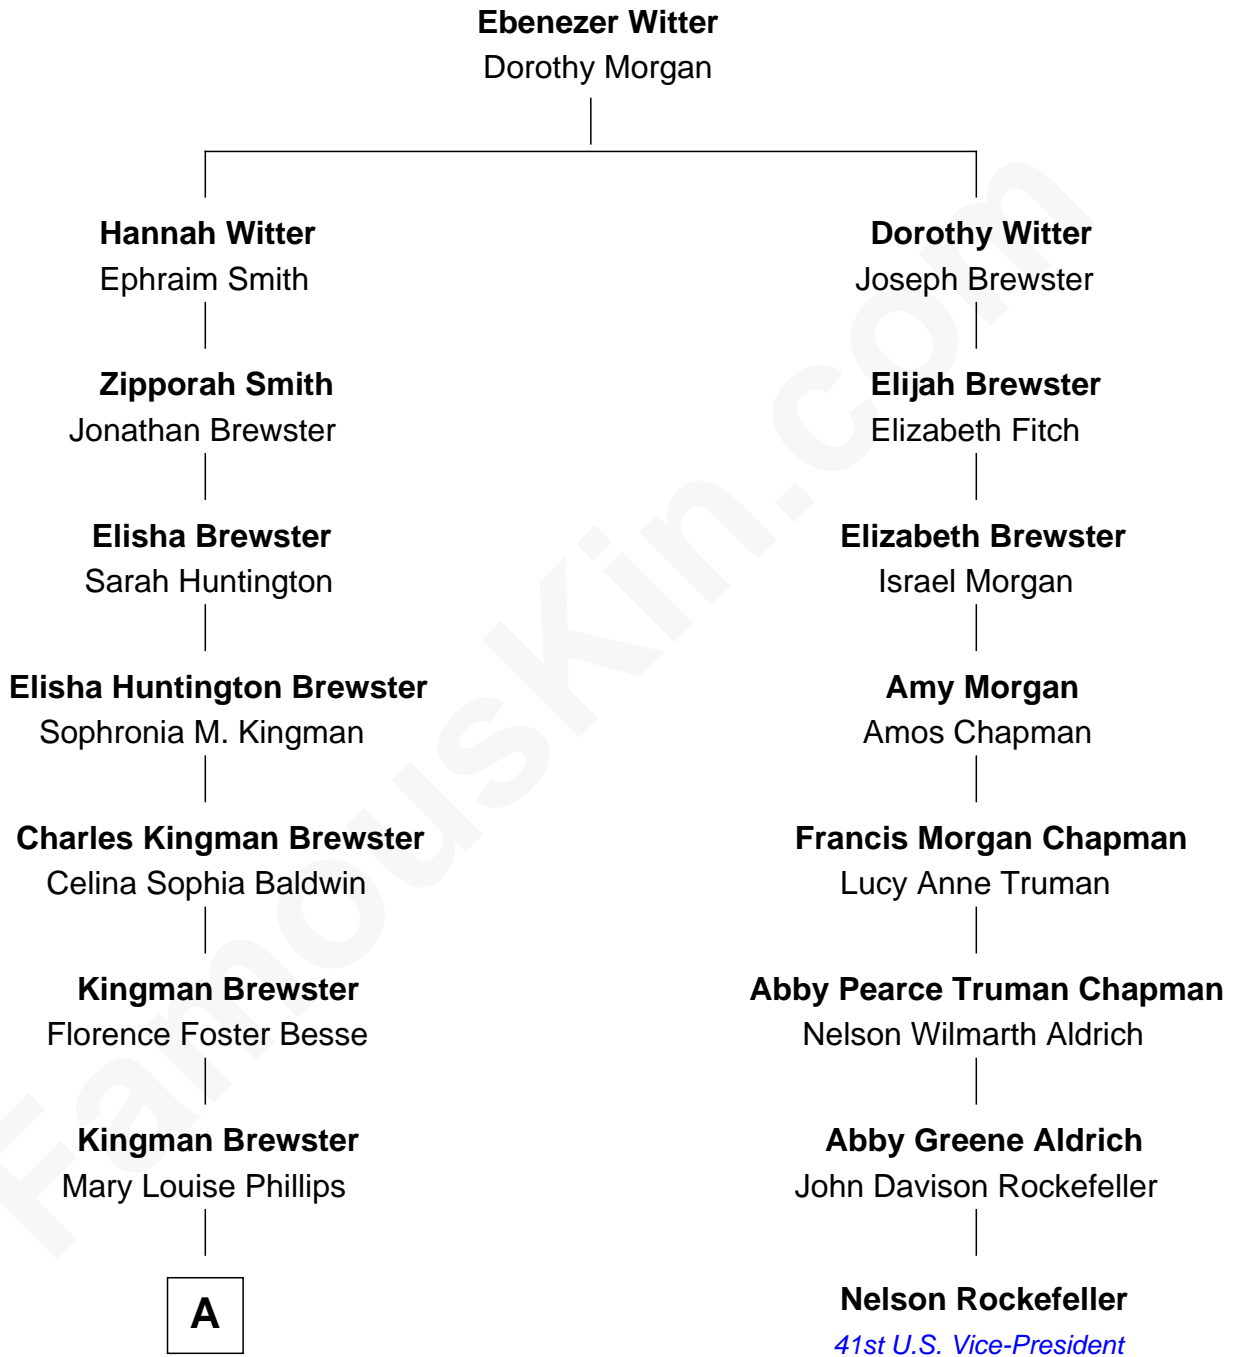

# FamousKin.com Relationship Chart of

**Jordana Brewster**  
TV and Movie Actress

7th cousin 1 time removed of

**Nelson Rockefeller**  
41st U.S. Vice-President

A

**Alden Brewster**  
Maria João Leão de Sousa

**Jordana Brewster**  
*TV and Movie Actress*