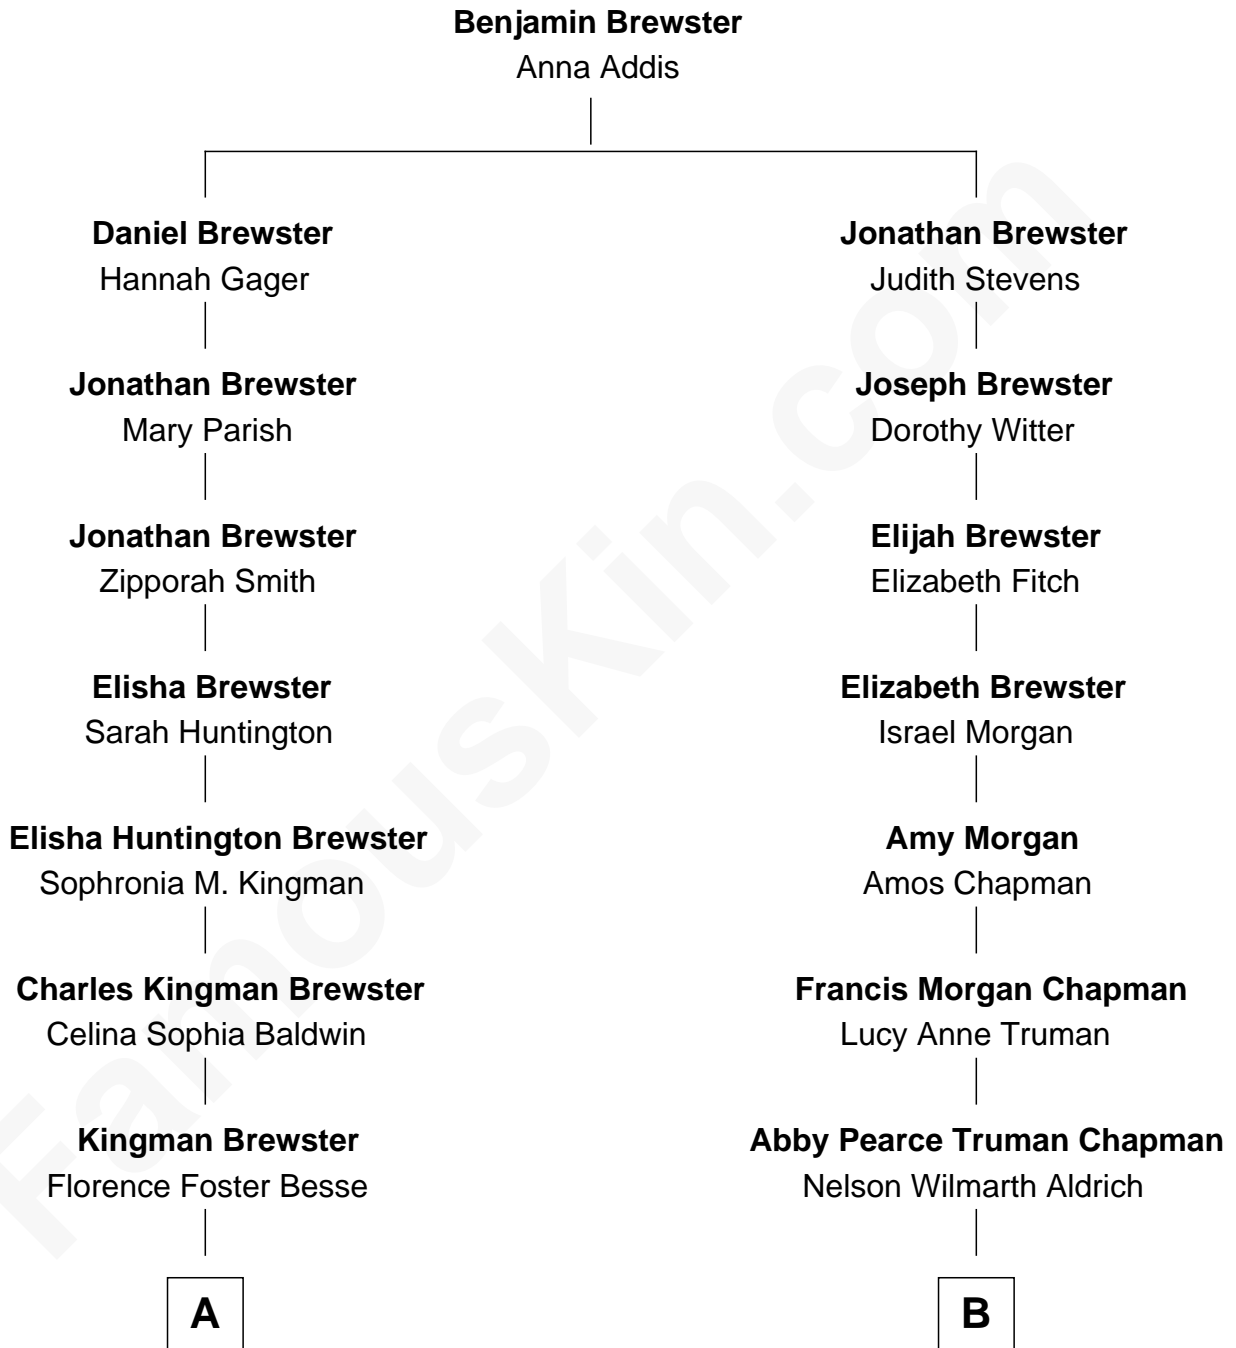

# FamousKin.com Relationship Chart of

**Jordana Brewster**

*TV and Movie Actress*

8th cousin 1 time removed of

**Nelson Rockefeller**

*41st U.S. Vice-President*

**A**

**Kingman Brewster**  
Mary Louise Phillips

**Alden Brewster**  
Maria João Leão de Sousa

**Jordana Brewster**  
*TV and Movie Actress*

**B**

**Abby Greene Aldrich**  
John Davison Rockefeller

**Nelson Rockefeller**  
*41st U.S. Vice-President*

FamousKin.com