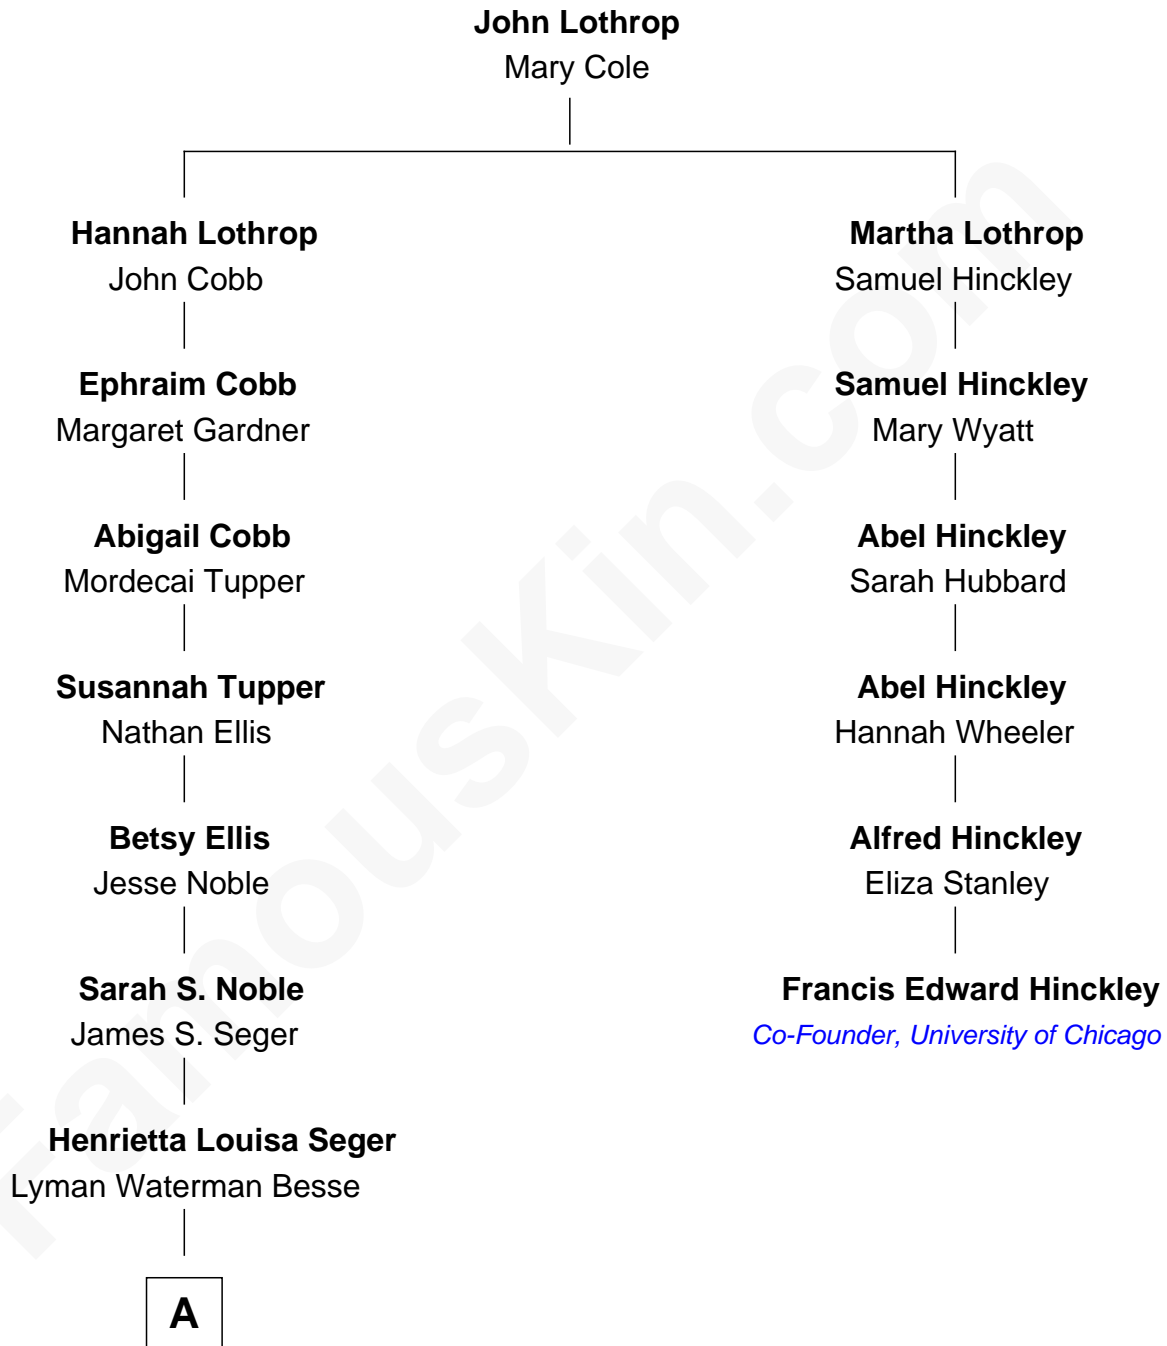

FamousKin.com Relationship Chart of

Jordana Brewster

TV and Movie Actress

5th cousin 5 times removed of

Francis Edward Hinckley

Co-Founder, University of Chicago

University of Chicago

A

—
Florence Foster Besse

Kingman Brewster

—
Kingman Brewster

Mary Louise Phillips

—
Alden Brewster

Maria João Leão de Sousa

—
Jordana Brewster

TV and Movie Actress