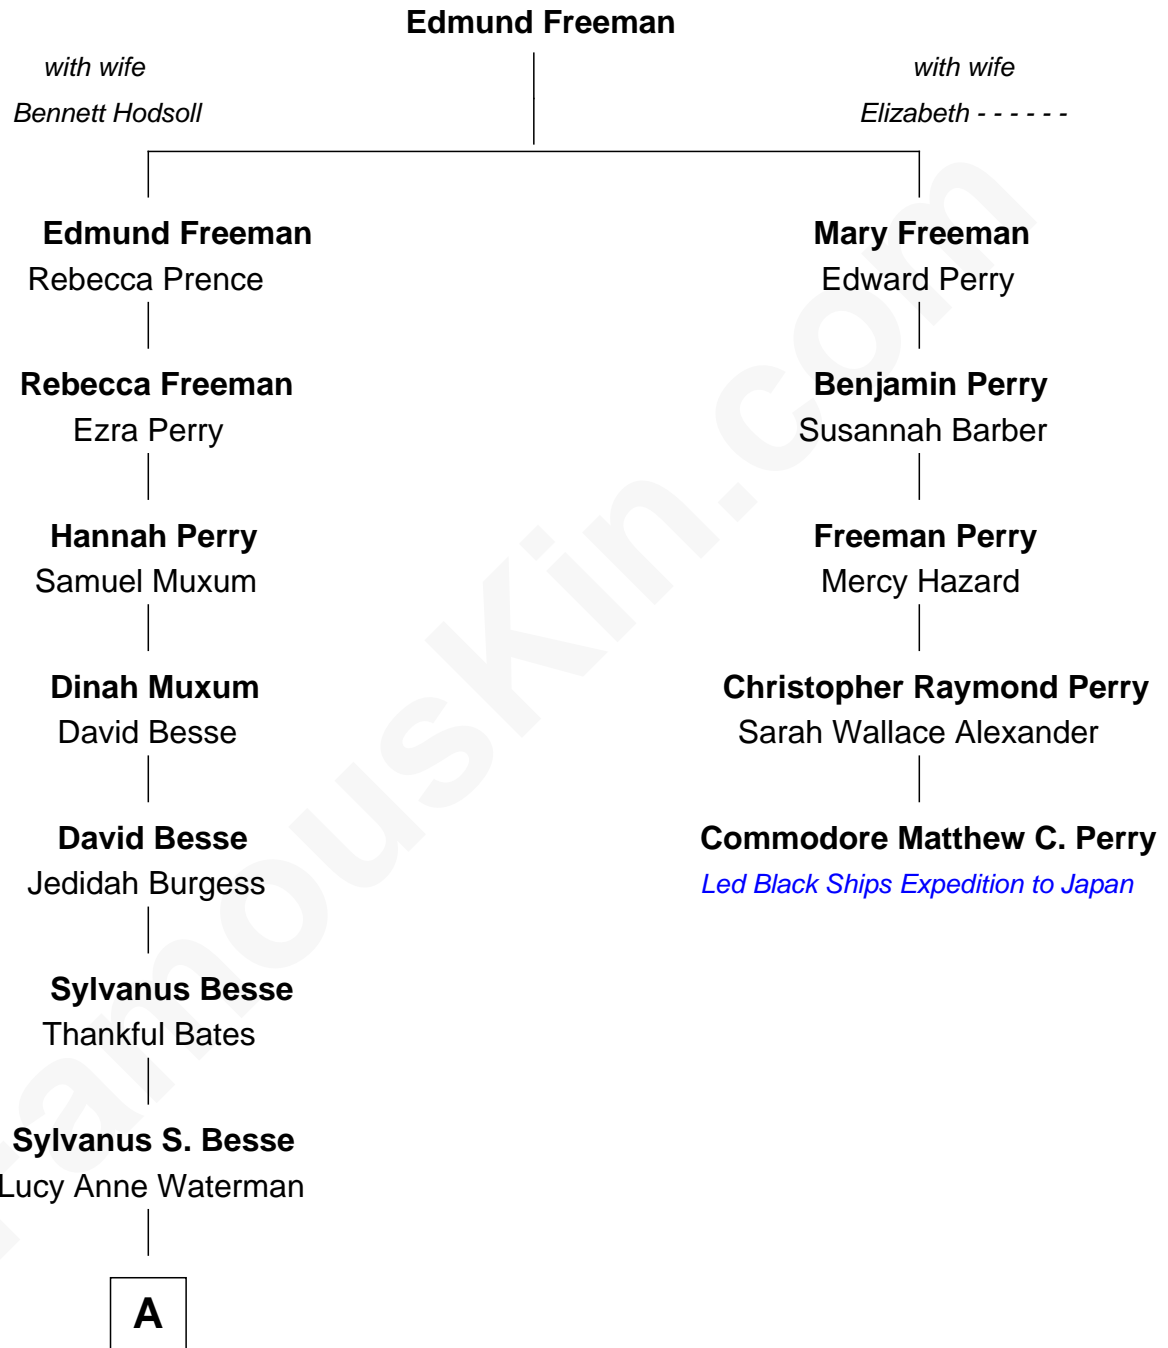

FamousKin.com Relationship Chart of

Jordana Brewster
TV and Movie Actress

4th cousin 7 times removed of

Commodore Matthew C. Perry
Led Black Ships Expedition to Japan

A

—
Lyman Waterman Besse

Henrietta Louisa Seger

—
Florence Foster Besse

Kingman Brewster

—
Kingman Brewster

Mary Louise Phillips

—
Alden Brewster

Maria João Leão de Sousa

—
Jordana Brewster

TV and Movie Actress