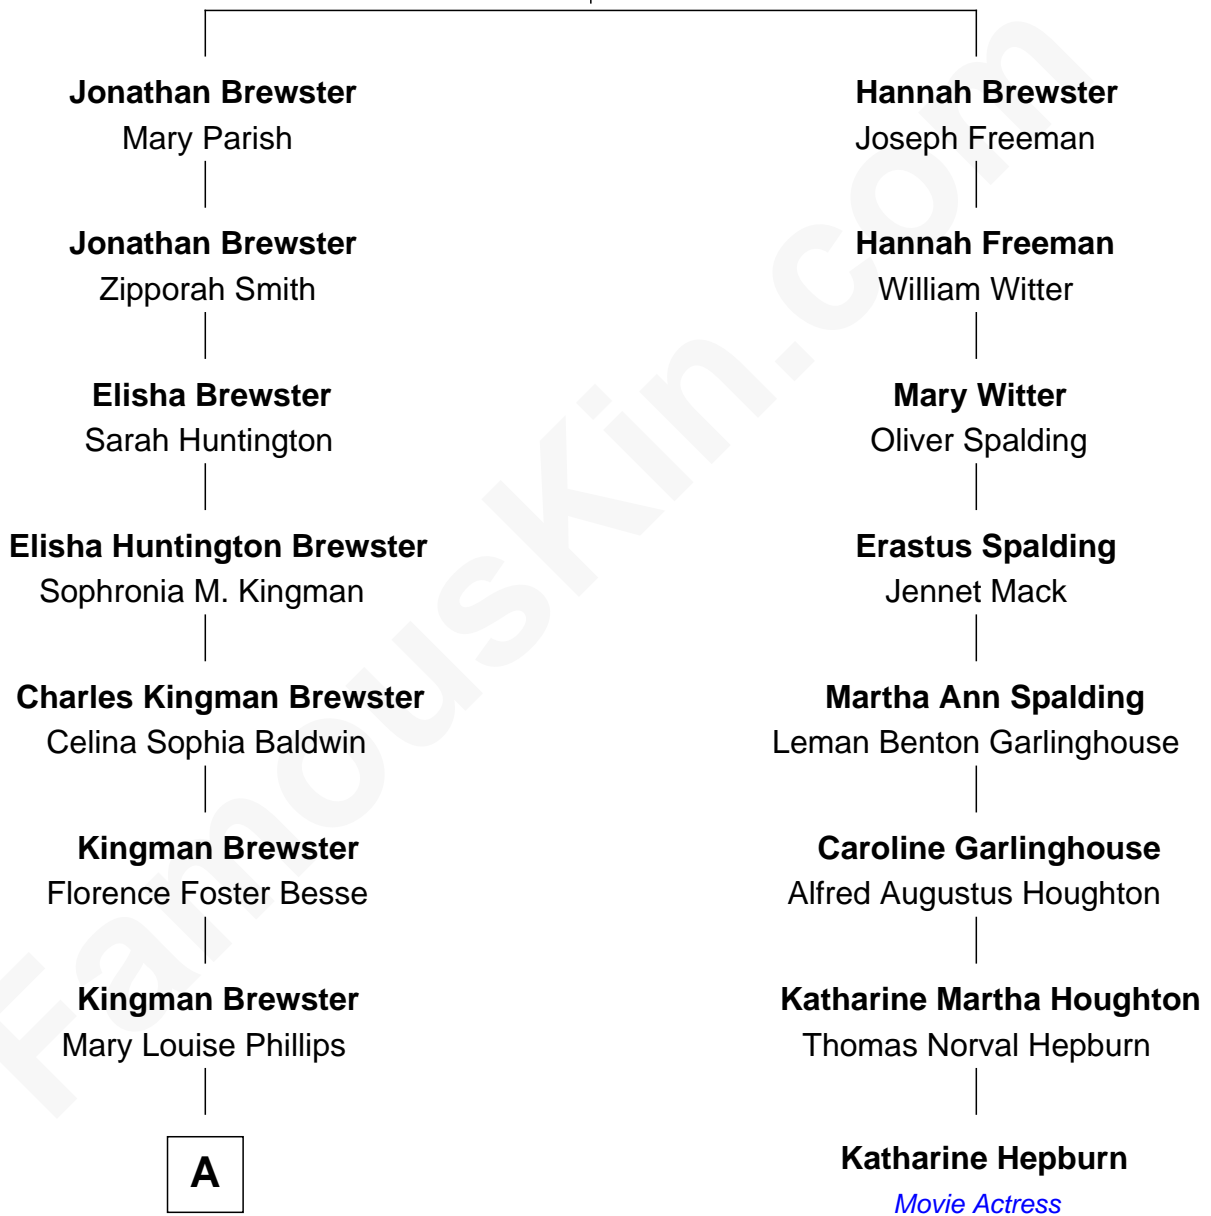

FamousKin.com Relationship Chart of

Jordana Brewster

TV and Movie Actress

7th cousin 1 time removed of

Katharine Hepburn

Movie Actress

Daniel Brewster

Hannah Gager

A

Alden Brewster
Maria João Leão de Sousa

Jordana Brewster
TV and Movie Actress

FamousKin.com