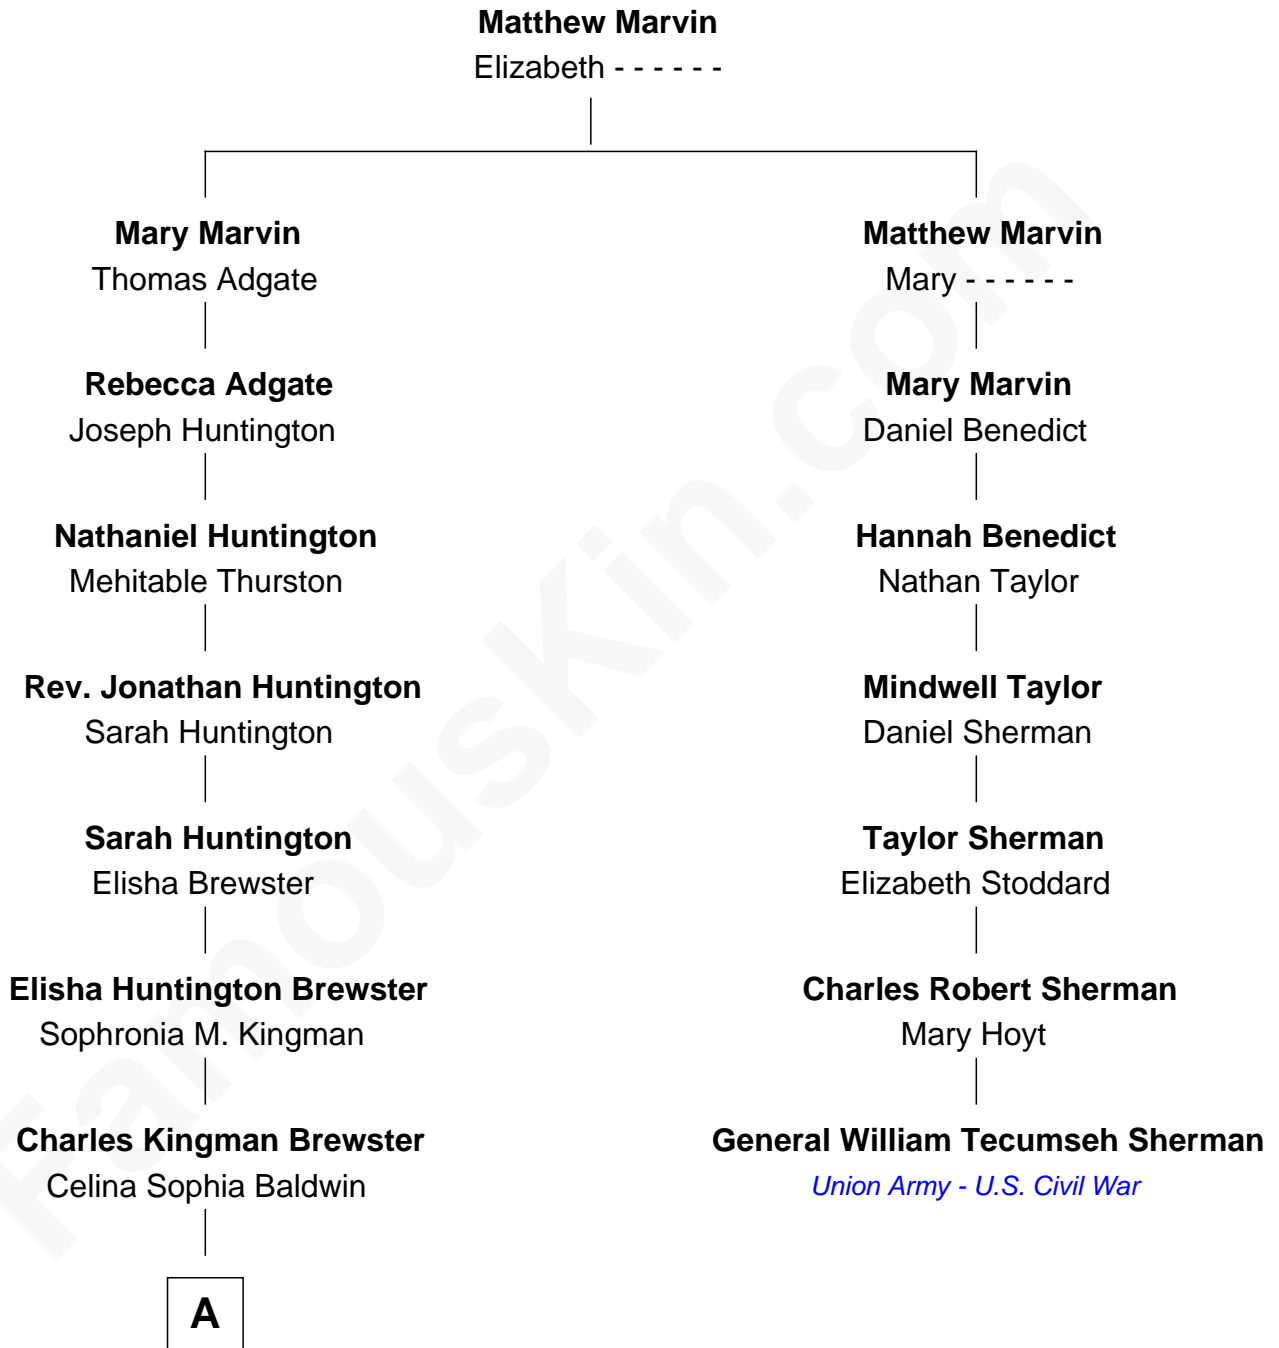

# FamousKin.com Relationship Chart of

**Jordana Brewster**  
TV and Movie Actress

6th cousin 4 times removed of

**General William Tecumseh Sherman**  
Union Army - U.S. Civil War

**A**

Kingman Brewster  
Florence Foster Besse

Kingman Brewster  
Mary Louise Phillips

Alden Brewster  
Maria João Leão de Sousa

Jordana Brewster  
*TV and Movie Actress*

FamousKin.com