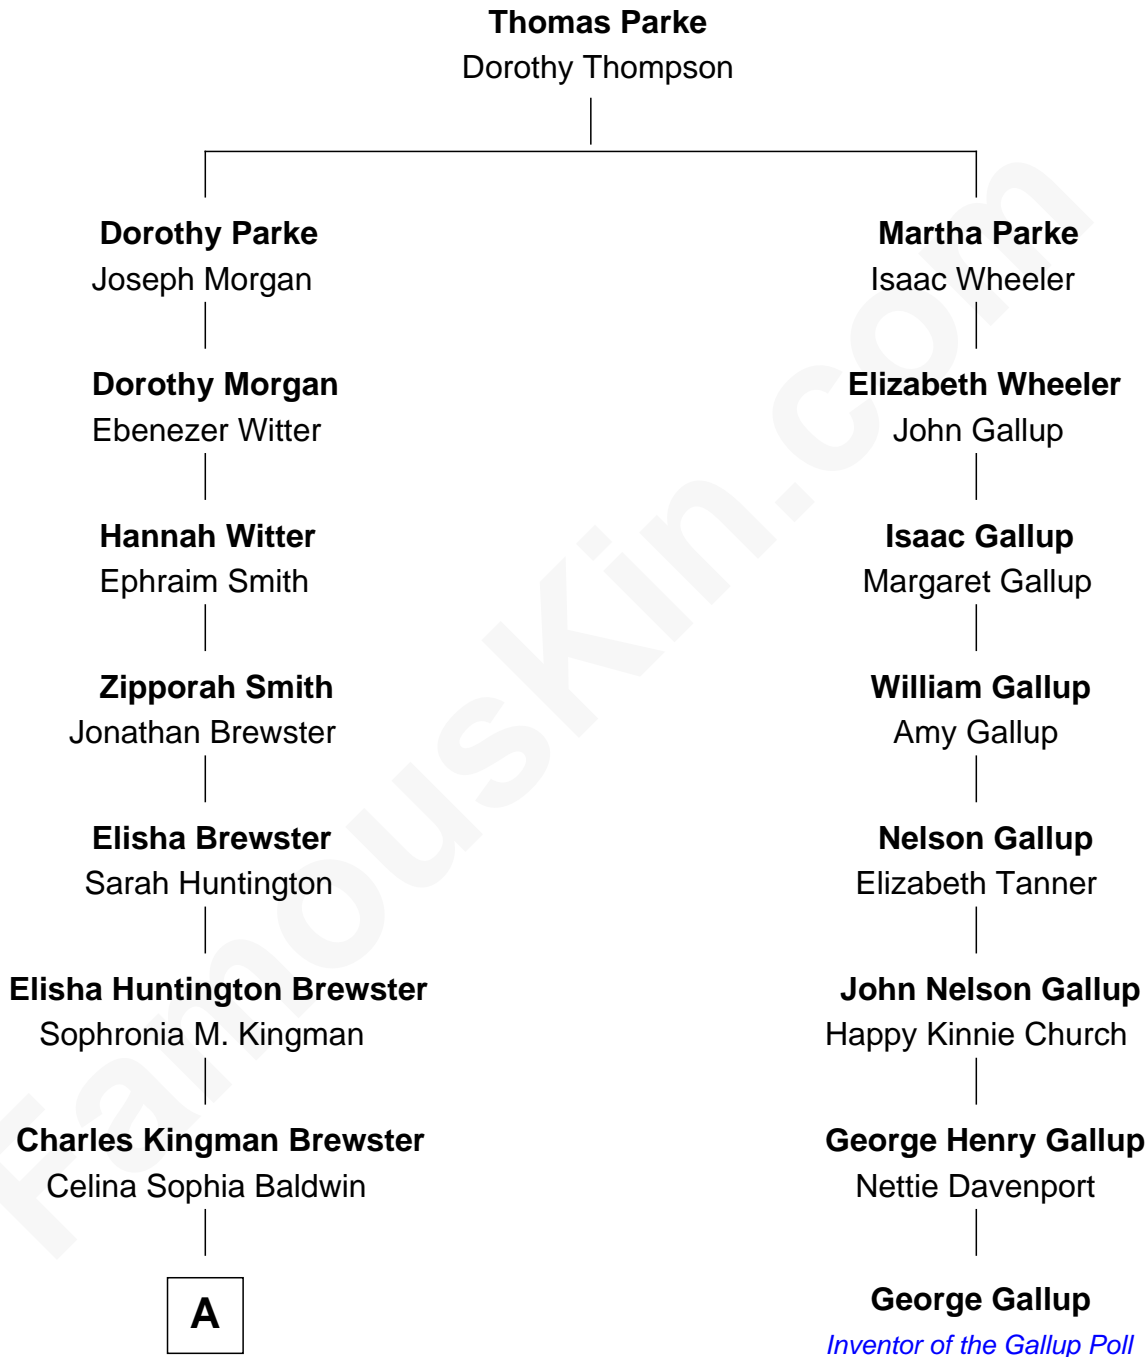

# FamousKin.com Relationship Chart of

**Jordana Brewster**

*TV and Movie Actress*

7th cousin 3 times removed of

**George Gallup**

*Inventor of the Gallup Poll*

**A**

Kingman Brewster  
Florence Foster Besse

Kingman Brewster  
Mary Louise Phillips

Alden Brewster  
Maria João Leão de Sousa

Jordana Brewster  
*TV and Movie Actress*

FamousKin.com