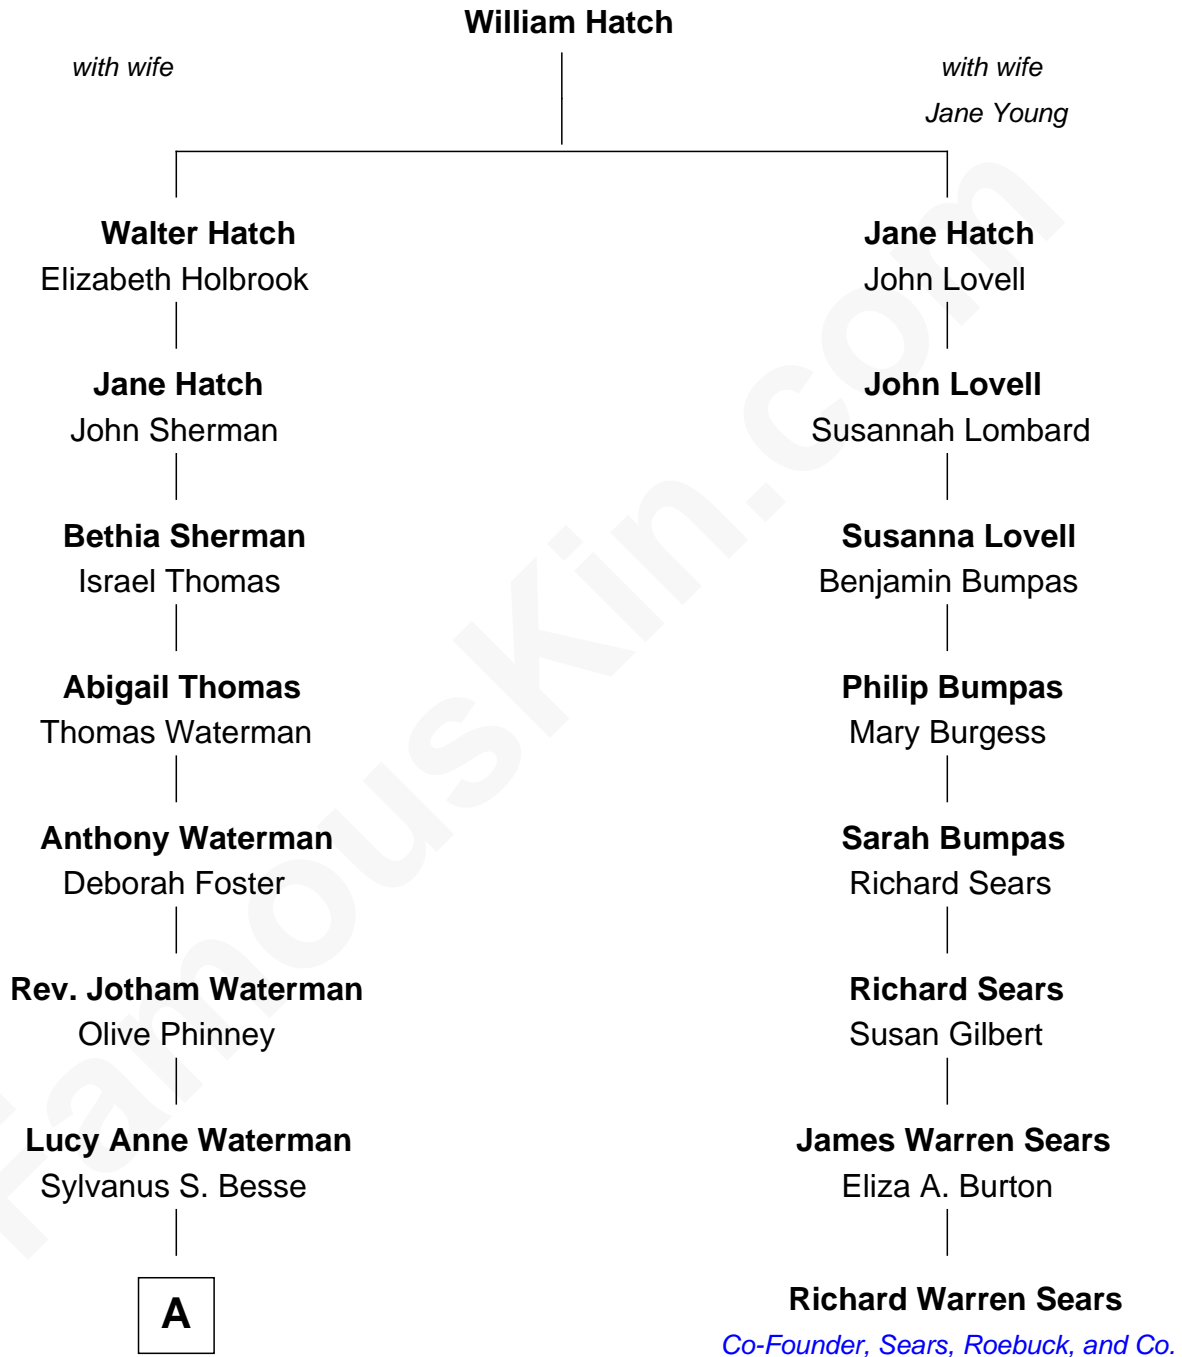

FamousKin.com Relationship Chart of

Jordana Brewster
TV and Movie Actress

7th cousin 4 times removed of

Richard Warren Sears

Co-Founder of Sears, Roebuck, & Co.

A

—
Lyman Waterman Besse

Henrietta Louisa Seger

—
Florence Foster Besse

Kingman Brewster

—
Kingman Brewster

Mary Louise Phillips

—
Alden Brewster

Maria João Leão de Sousa

—
Jordana Brewster

TV and Movie Actress