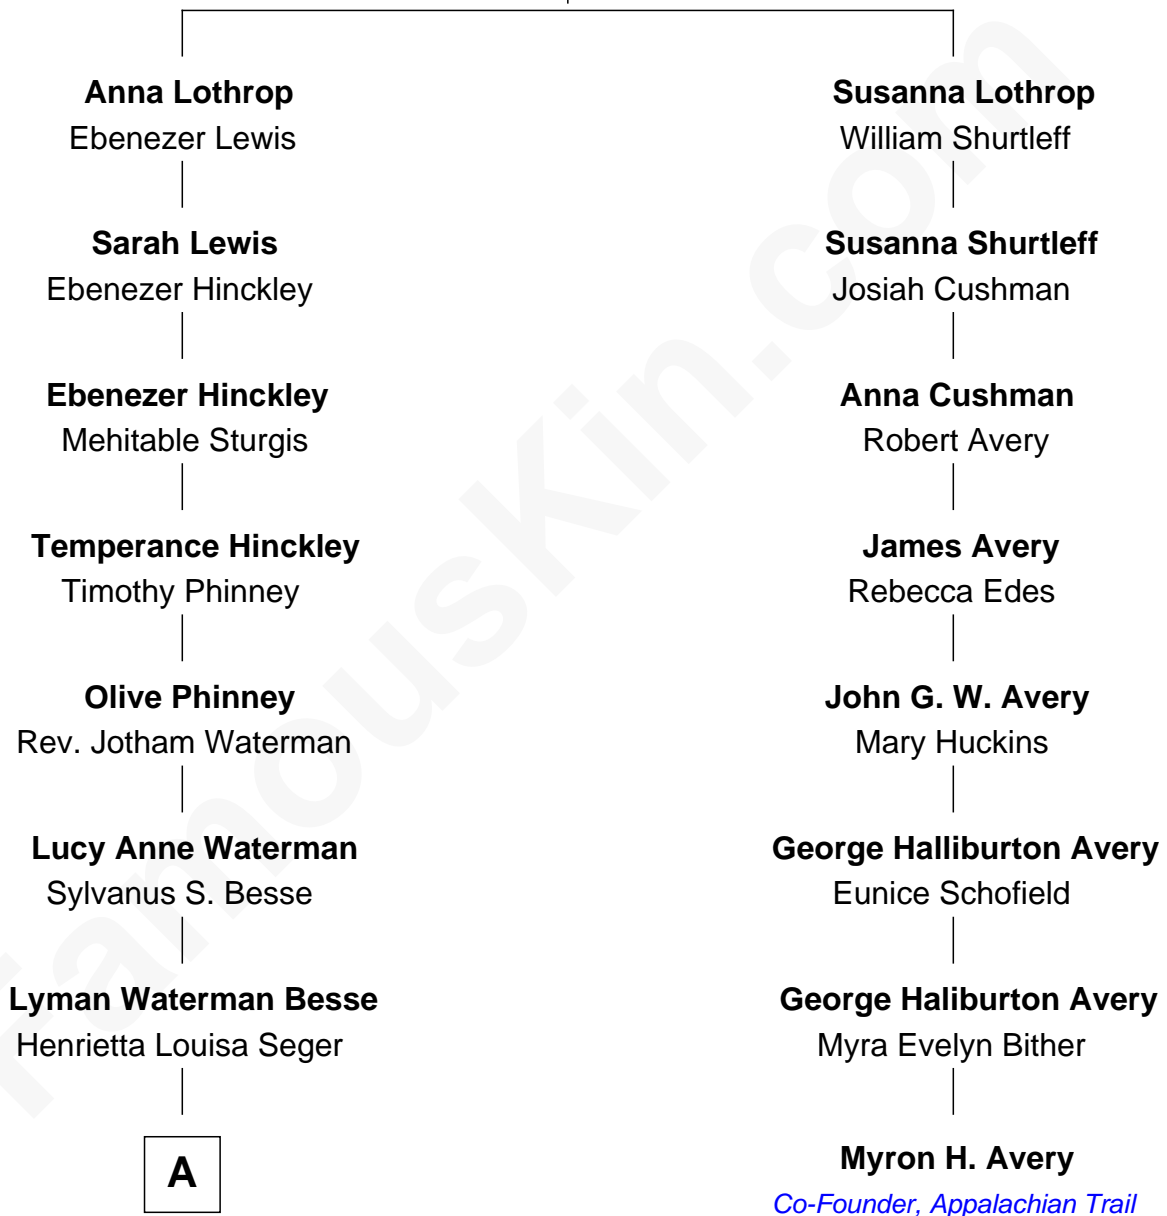

# FamousKin.com Relationship Chart of

**Jordana Brewster**

*TV and Movie Actress*

7th cousin 3 times removed of

**Myron H. Avery**

*Co-Founder, Appalachian Trail*

**Barnabas Lothrop**

Susanna Clark

**A**

—  
**Florence Foster Besse**

Kingman Brewster

—  
**Kingman Brewster**

Mary Louise Phillips

—  
**Alden Brewster**

Maria João Leão de Sousa

—  
**Jordana Brewster**