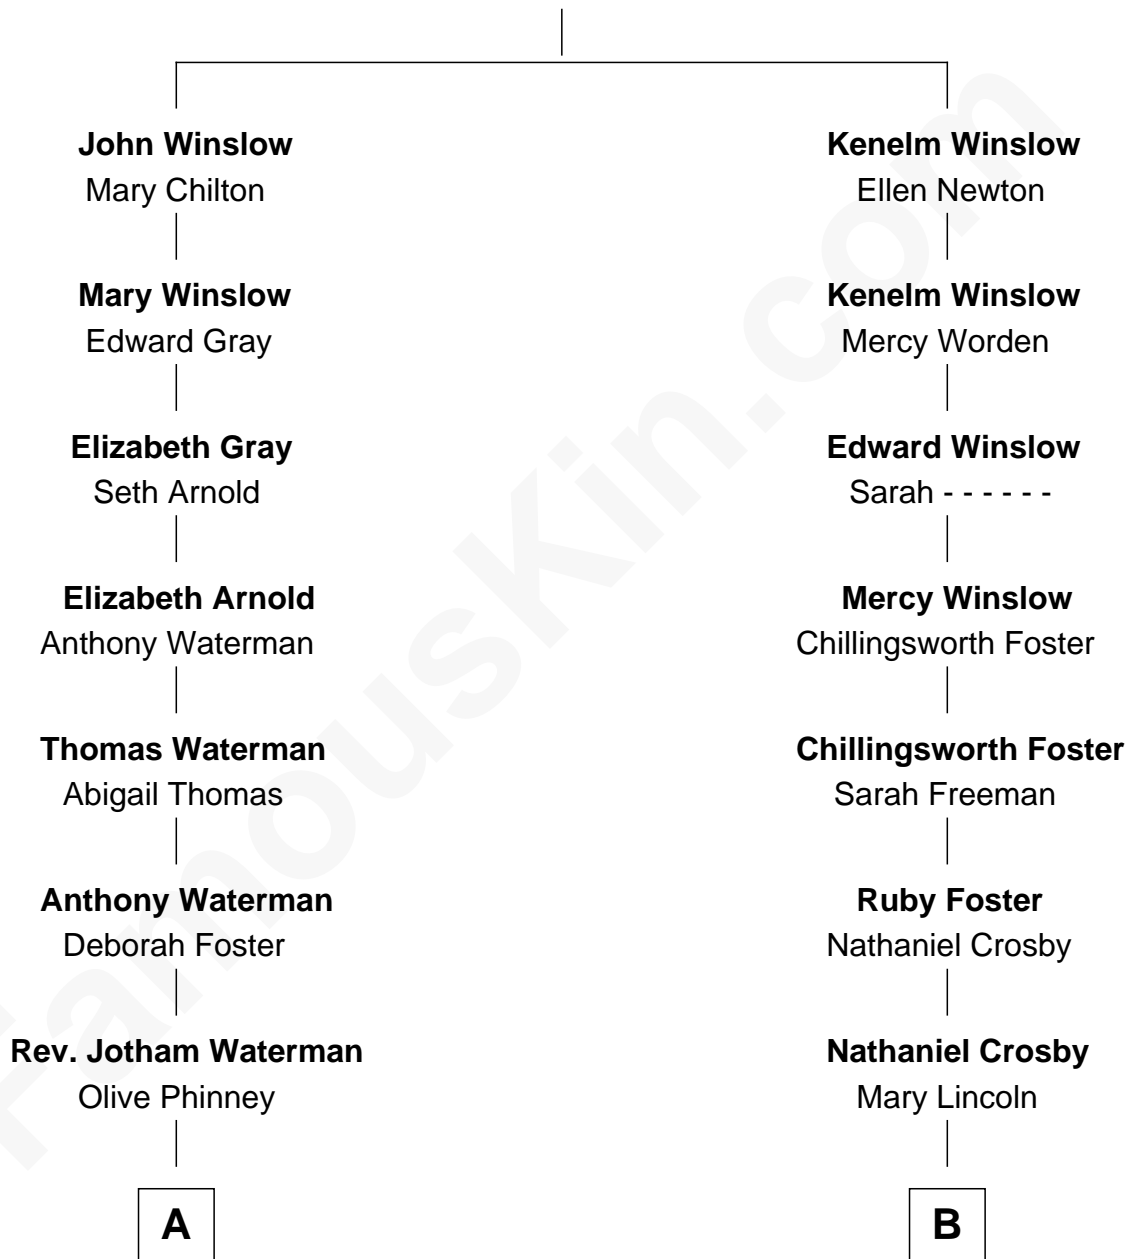

FamousKin.com Relationship Chart of

Jordana Brewster

TV and Movie Actress

9th cousin 3 times removed of

Bing Crosby

Singer and Movie Actor

Edward Winslow

Magdalen Oliver

A

Lucy Anne Waterman

Sylvanus S. Besse

Lyman Waterman Besse

Henrietta Louisa Seger

Florence Foster Besse

Kingman Brewster

Kingman Brewster