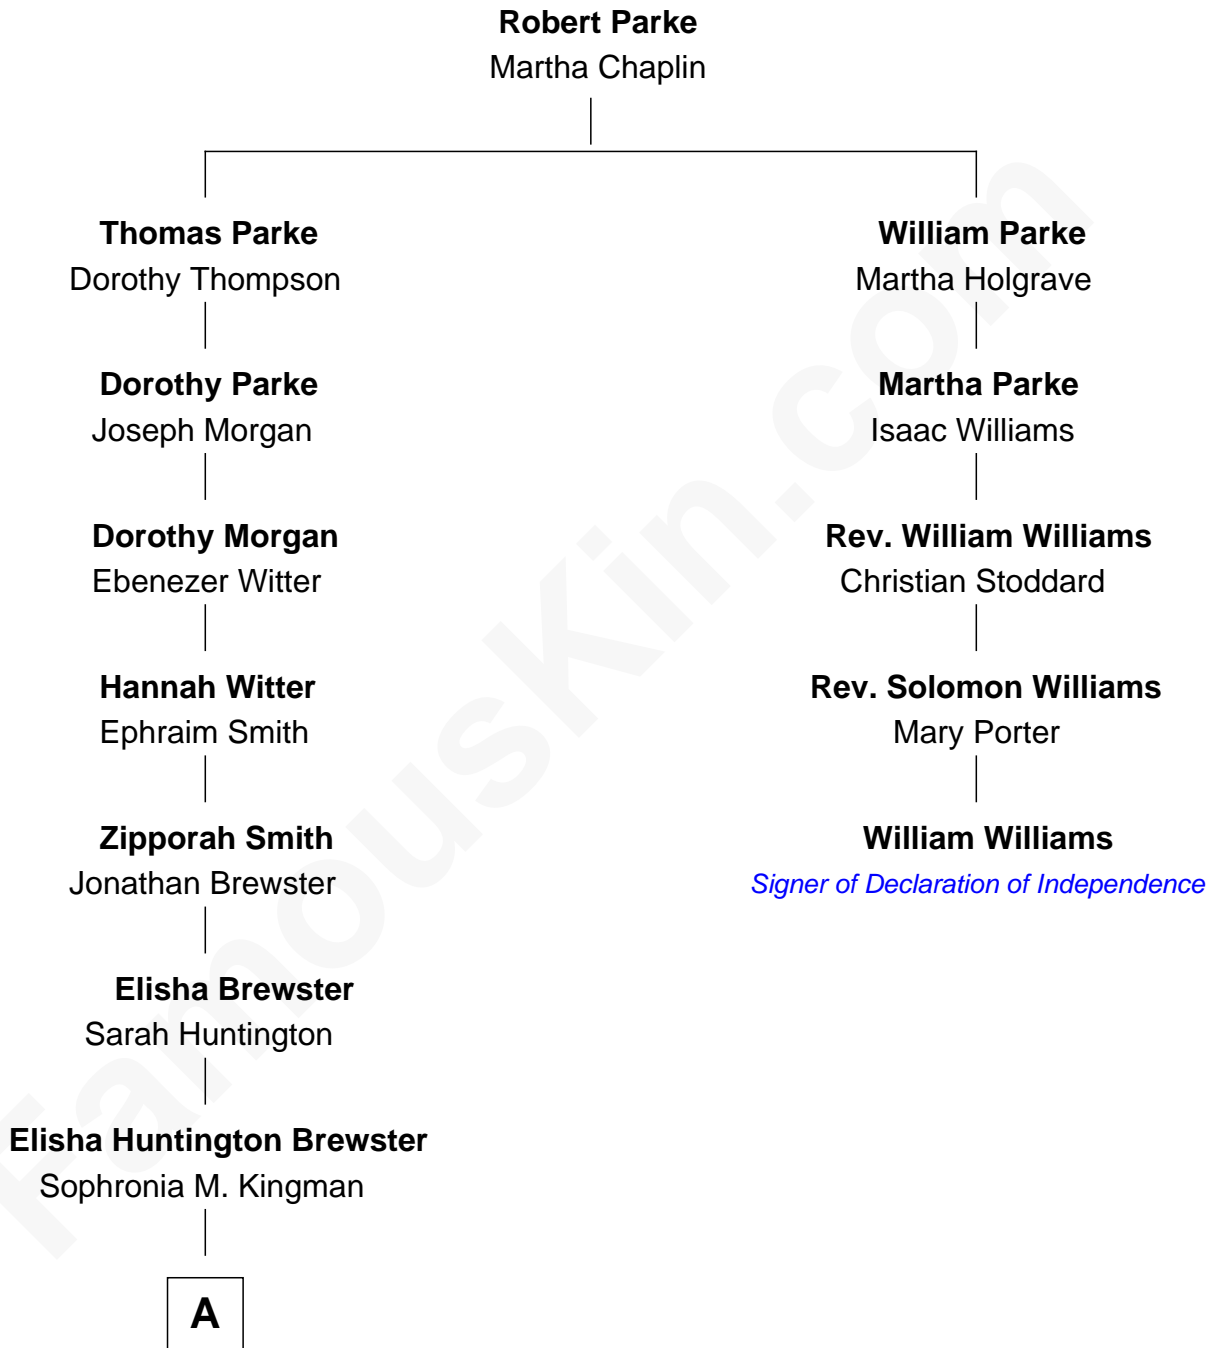

# FamousKin.com Relationship Chart of

**Jordana Brewster**

*TV and Movie Actress*

4th cousin 7 times removed of

**William Williams**

*Signer of the Declaration of Independence*

A

Charles Kingman Brewster

Celina Sophia Baldwin

Kingman Brewster

Florence Foster Besse

Kingman Brewster

Mary Louise Phillips

Alden Brewster

Maria João Leão de Sousa

Jordana Brewster

*TV and Movie Actress*