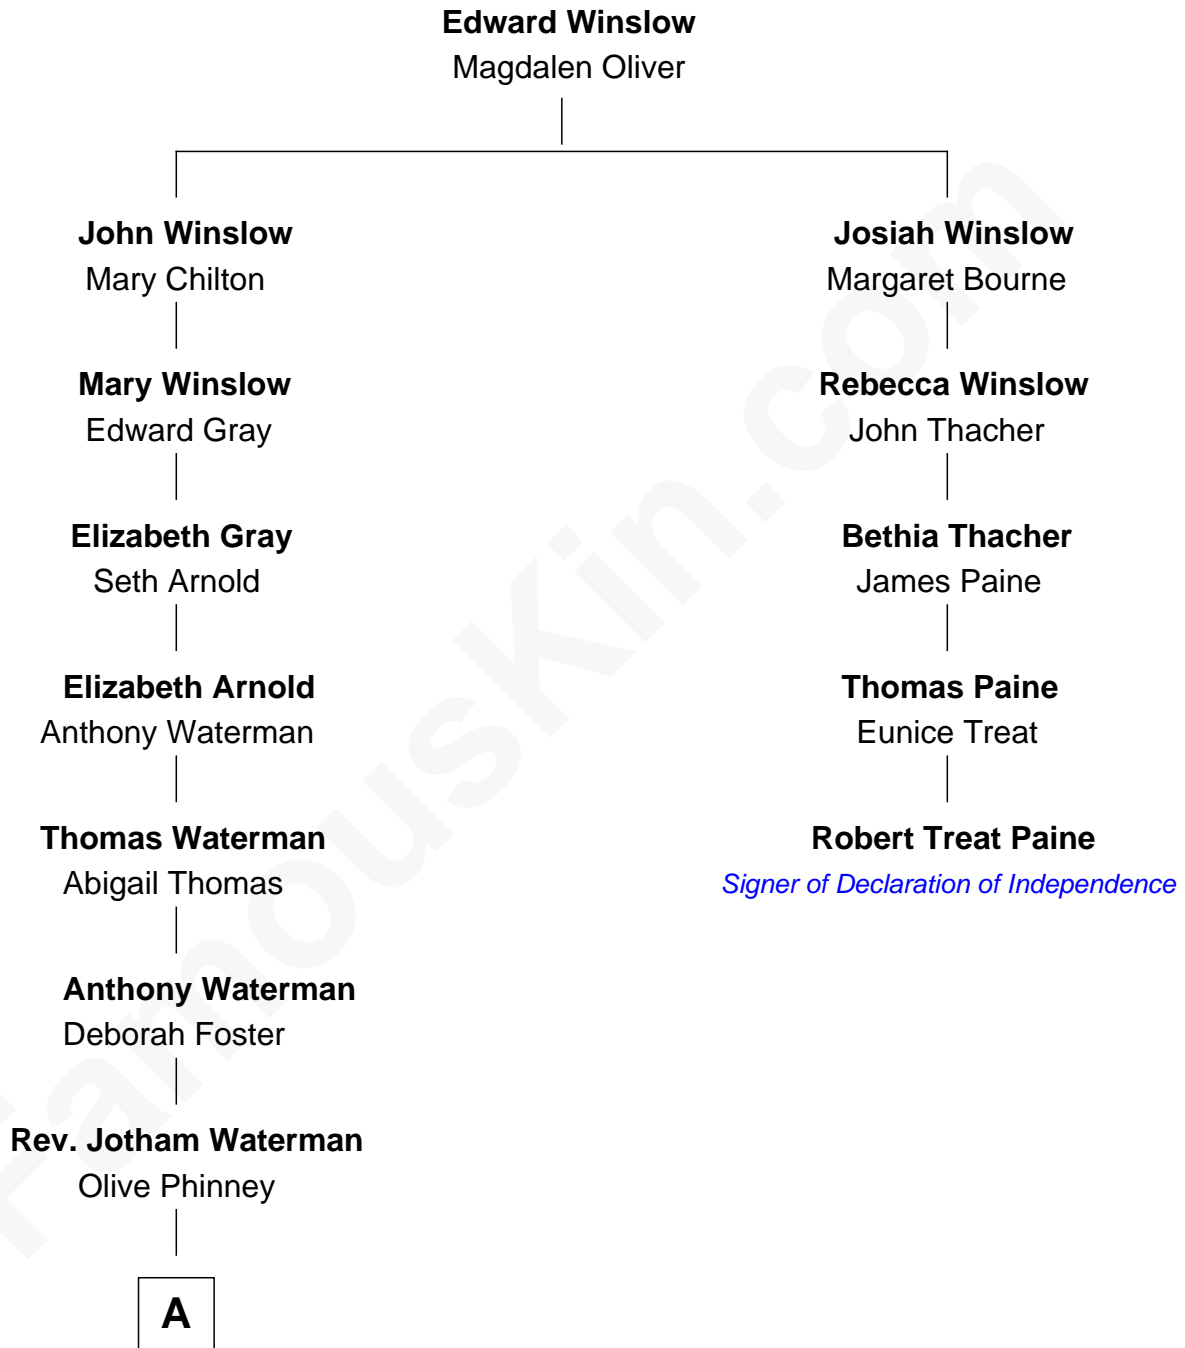

# FamousKin.com Relationship Chart of

**Jordana Brewster**

*TV and Movie Actress*

4th cousin 8 times removed of

**Robert Treat Paine**

*Signer of the Declaration of Independence*

**A**

**Lucy Anne Waterman**

Sylvanus S. Besse

**Lyman Waterman Besse**

Henrietta Louisa Seger

**Florence Foster Besse**

Kingman Brewster

**Kingman Brewster**

Mary Louise Phillips

**Alden Brewster**