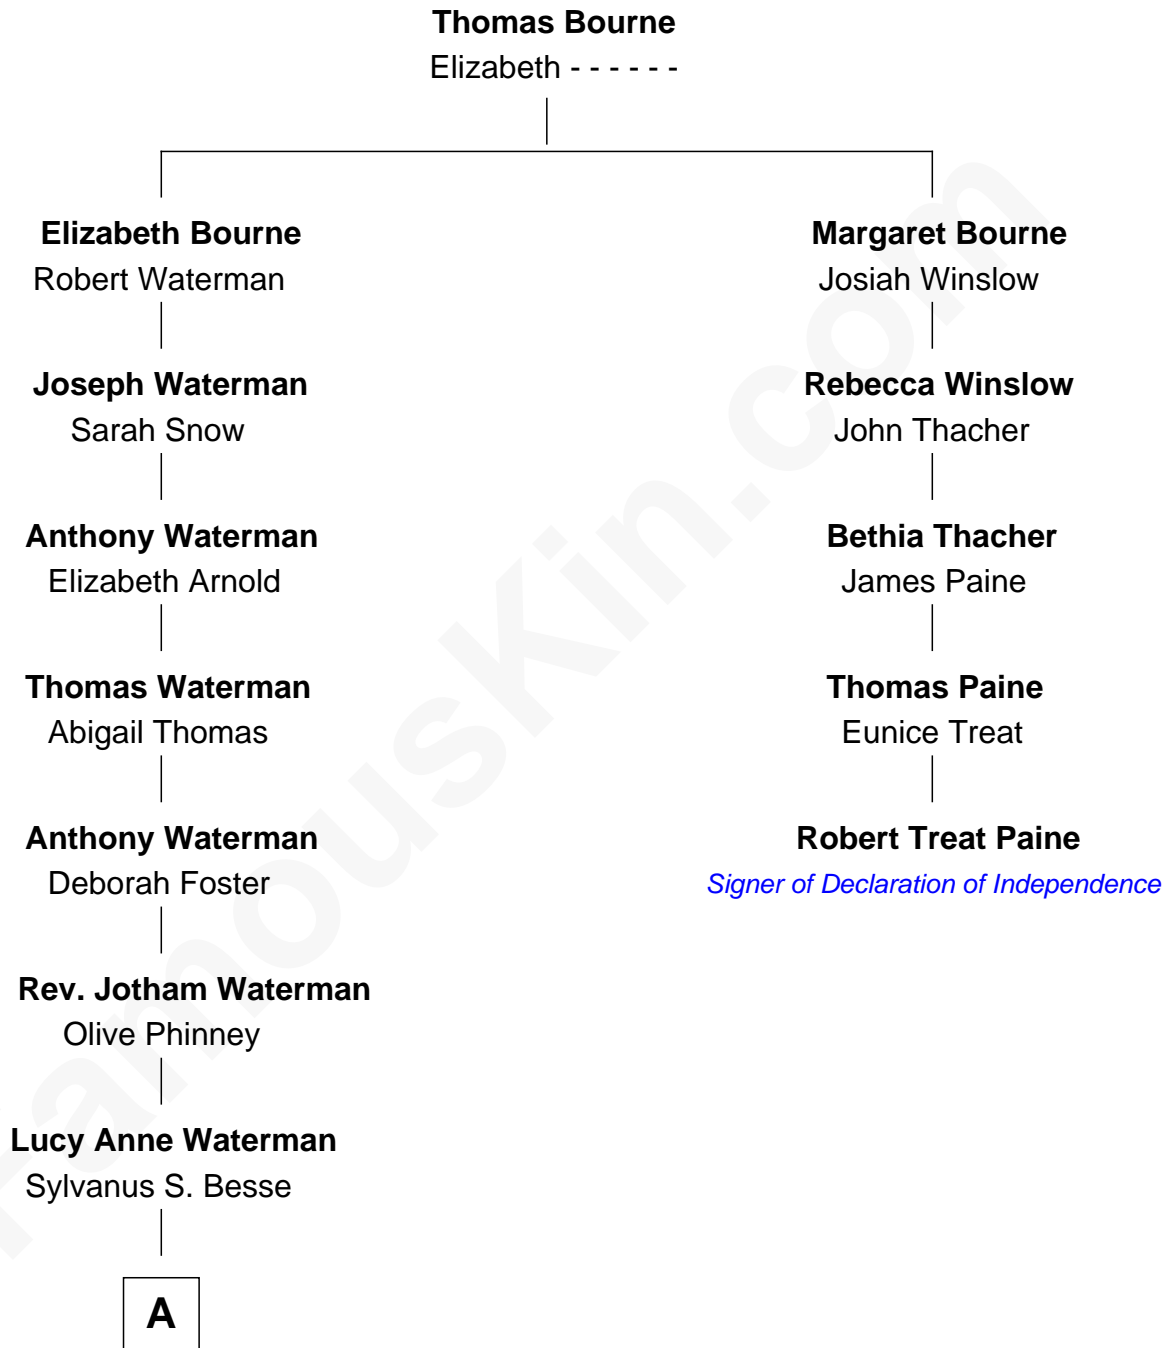

# FamousKin.com Relationship Chart of

**Jordana Brewster**

*TV and Movie Actress*

4th cousin 7 times removed of

**Robert Treat Paine**

*Signer of the Declaration of Independence*

**A**

—  
**Lyman Waterman Besse**

Henrietta Louisa Seger

—  
**Florence Foster Besse**

Kingman Brewster

—  
**Kingman Brewster**

Mary Louise Phillips

—  
**Alden Brewster**

Maria João Leão de Sousa

—  
**Jordana Brewster**