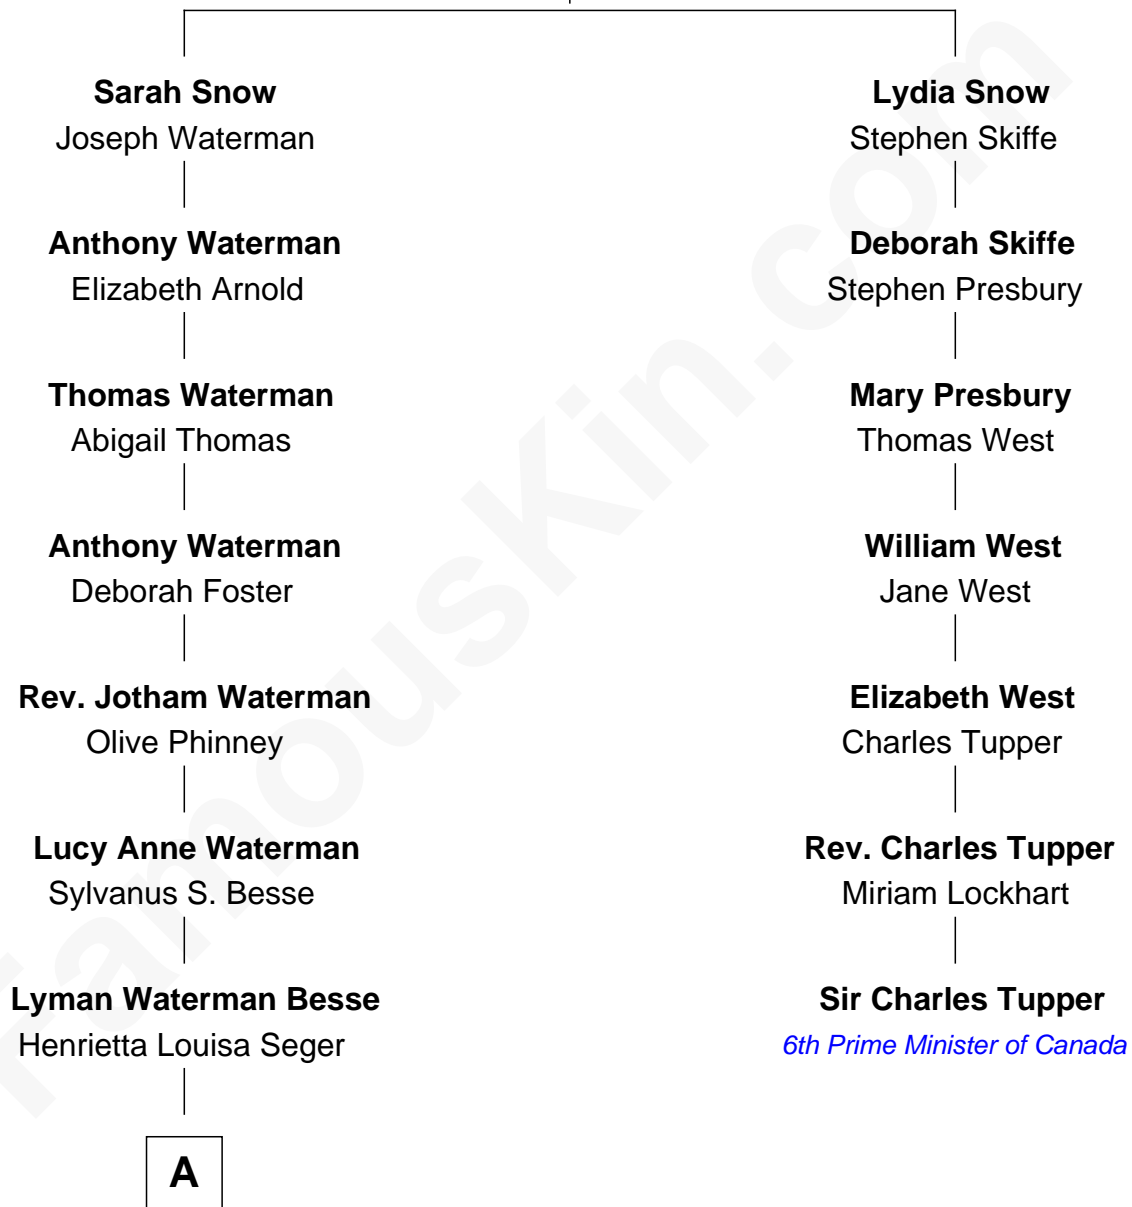

FamousKin.com Relationship Chart of

Jordana Brewster

TV and Movie Actress

6th cousin 4 times removed of

Sir Charles Tupper

6th Prime Minister of Canada

Anthony Snow

Abigail Warren

A

—
Florence Foster Besse

Kingman Brewster

—
Kingman Brewster

Mary Louise Phillips

—
Alden Brewster

Maria João Leão de Sousa

—
Jordana Brewster