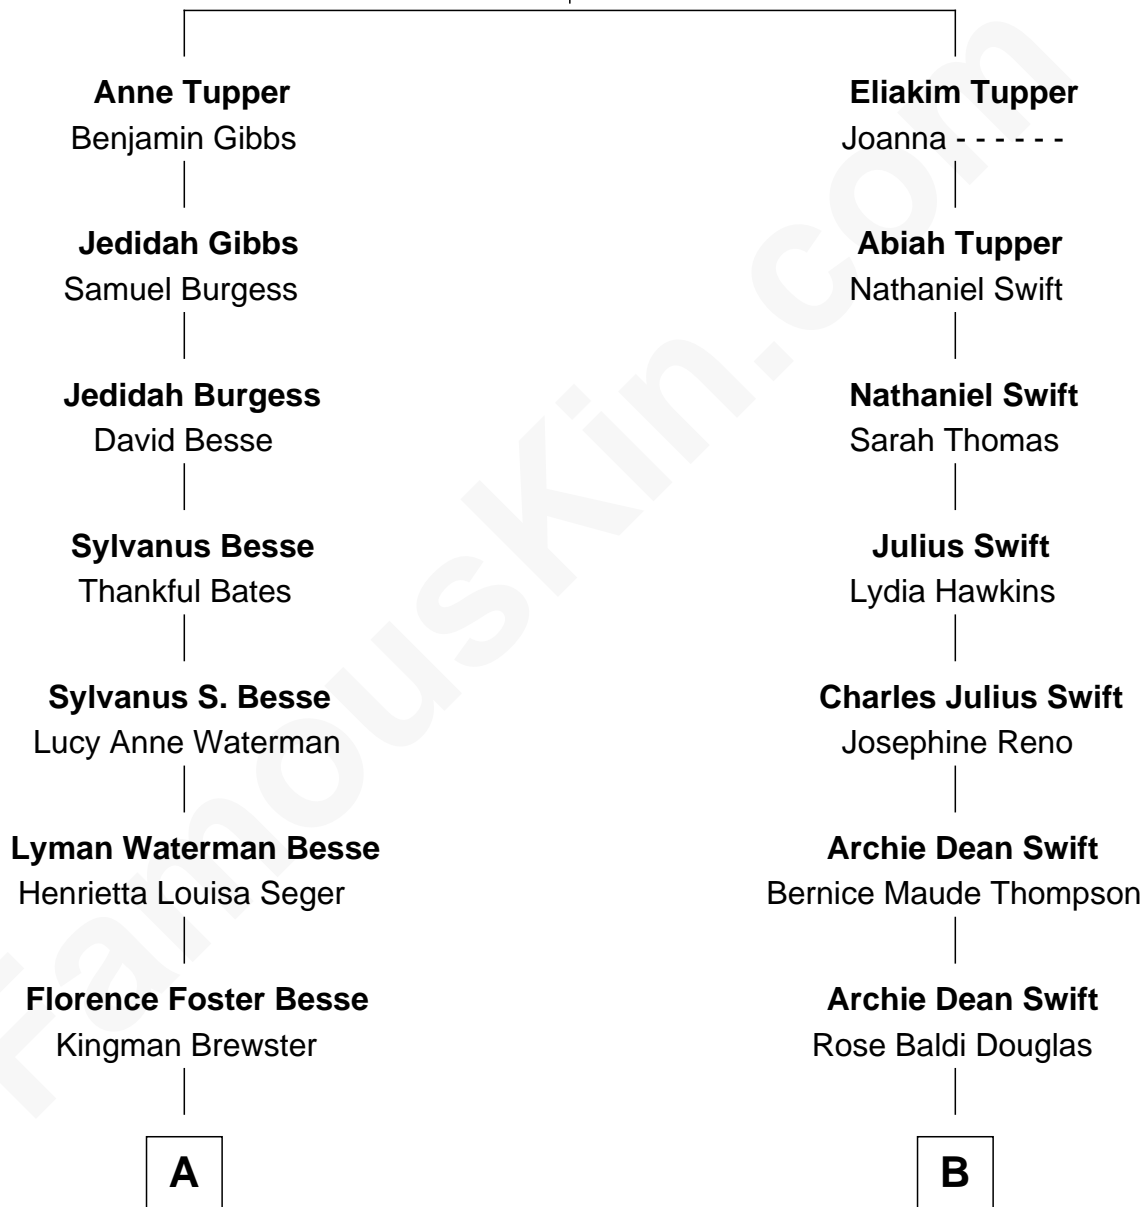

# FamousKin.com Relationship Chart of

**Jordana Brewster**  
TV and Movie Actress

8th cousin 1 time removed of

**Taylor Swift**  
Singer and Songwriter

**Thomas Tupper**  
Martha Mayhew

FamousKin.com