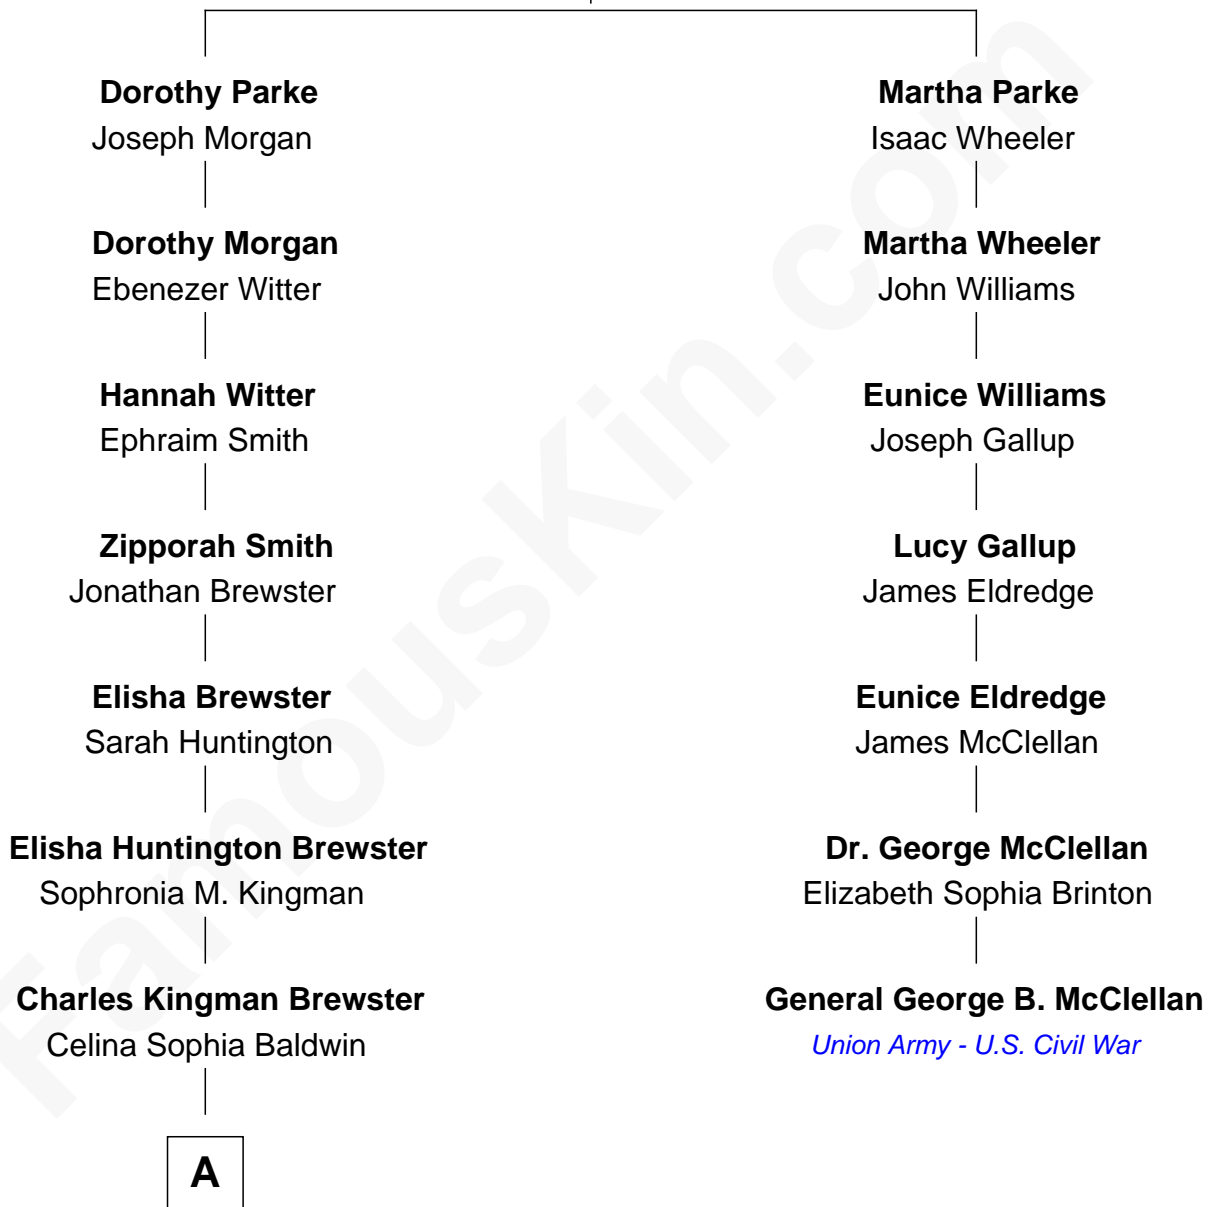

FamousKin.com Relationship Chart of

Jordana Brewster

TV and Movie Actress

6th cousin 4 times removed of

General George B. McClellan

Union Army - U.S. Civil War

Thomas Parke
Dorothy Thompson

A

Kingman Brewster
Florence Foster Besse

Kingman Brewster
Mary Louise Phillips

Alden Brewster
Maria João Leão de Sousa

Jordana Brewster
TV and Movie Actress

FamousKin.com