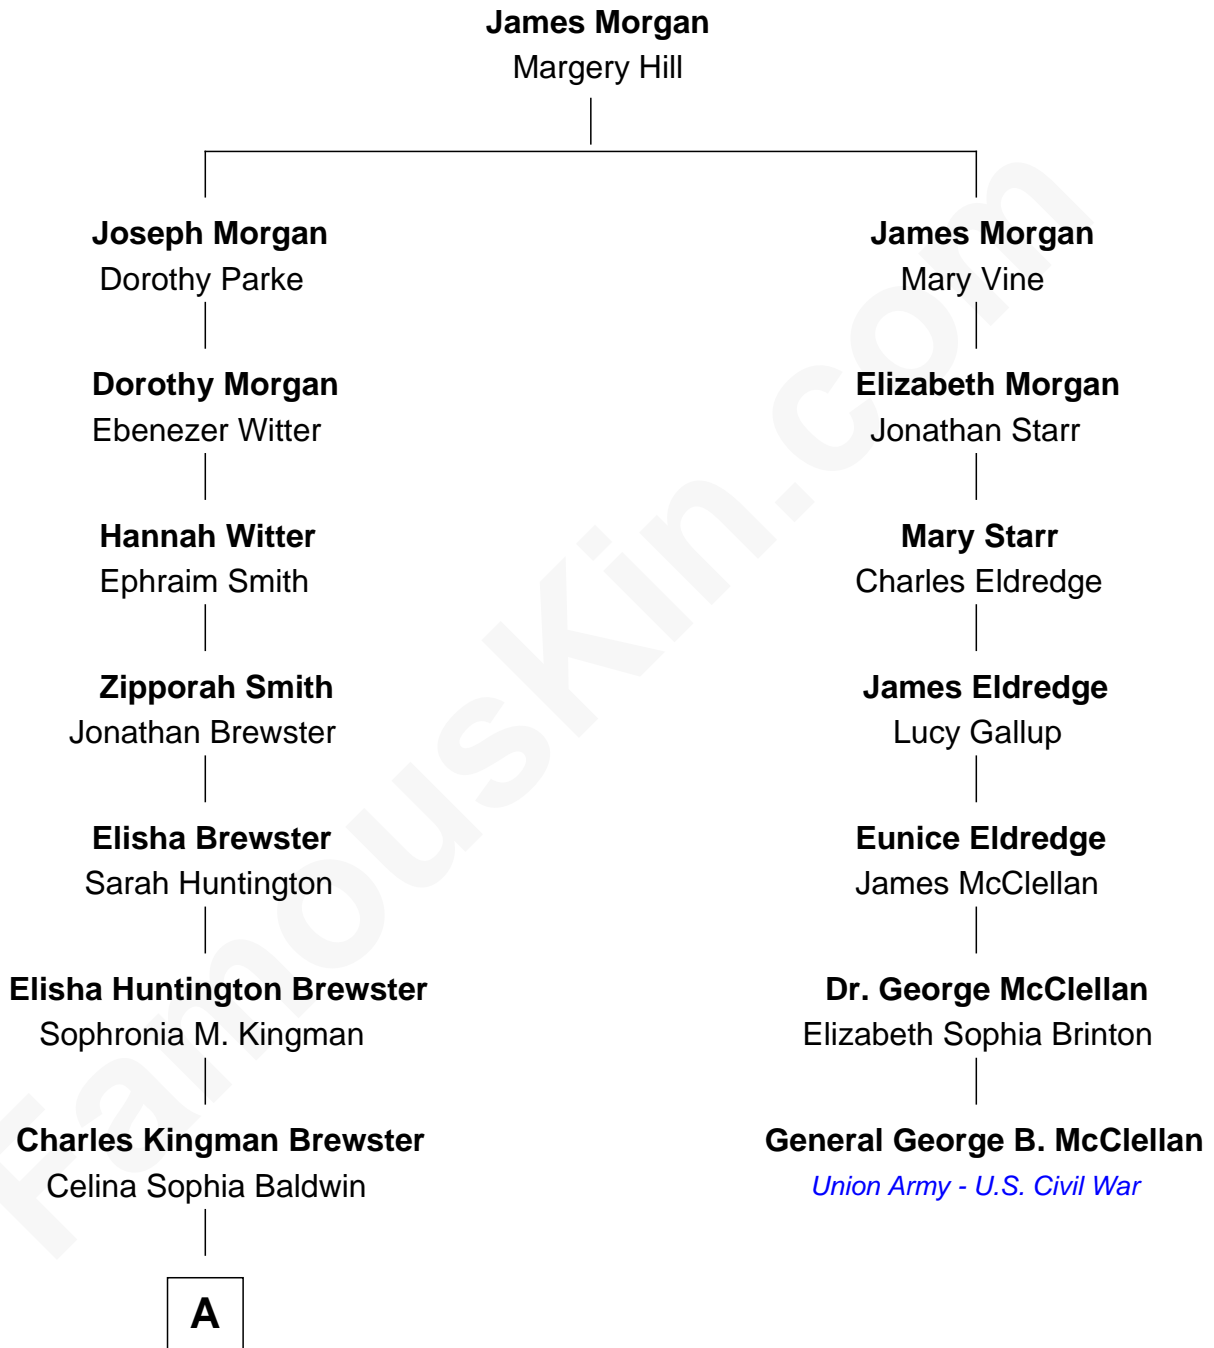

FamousKin.com Relationship Chart of

Jordana Brewster

TV and Movie Actress

6th cousin 4 times removed of

General George B. McClellan

Union Army - U.S. Civil War

A

Kingman Brewster
Florence Foster Besse

Kingman Brewster
Mary Louise Phillips

Alden Brewster
Maria João Leão de Sousa

Jordana Brewster
TV and Movie Actress

FamousKin.com