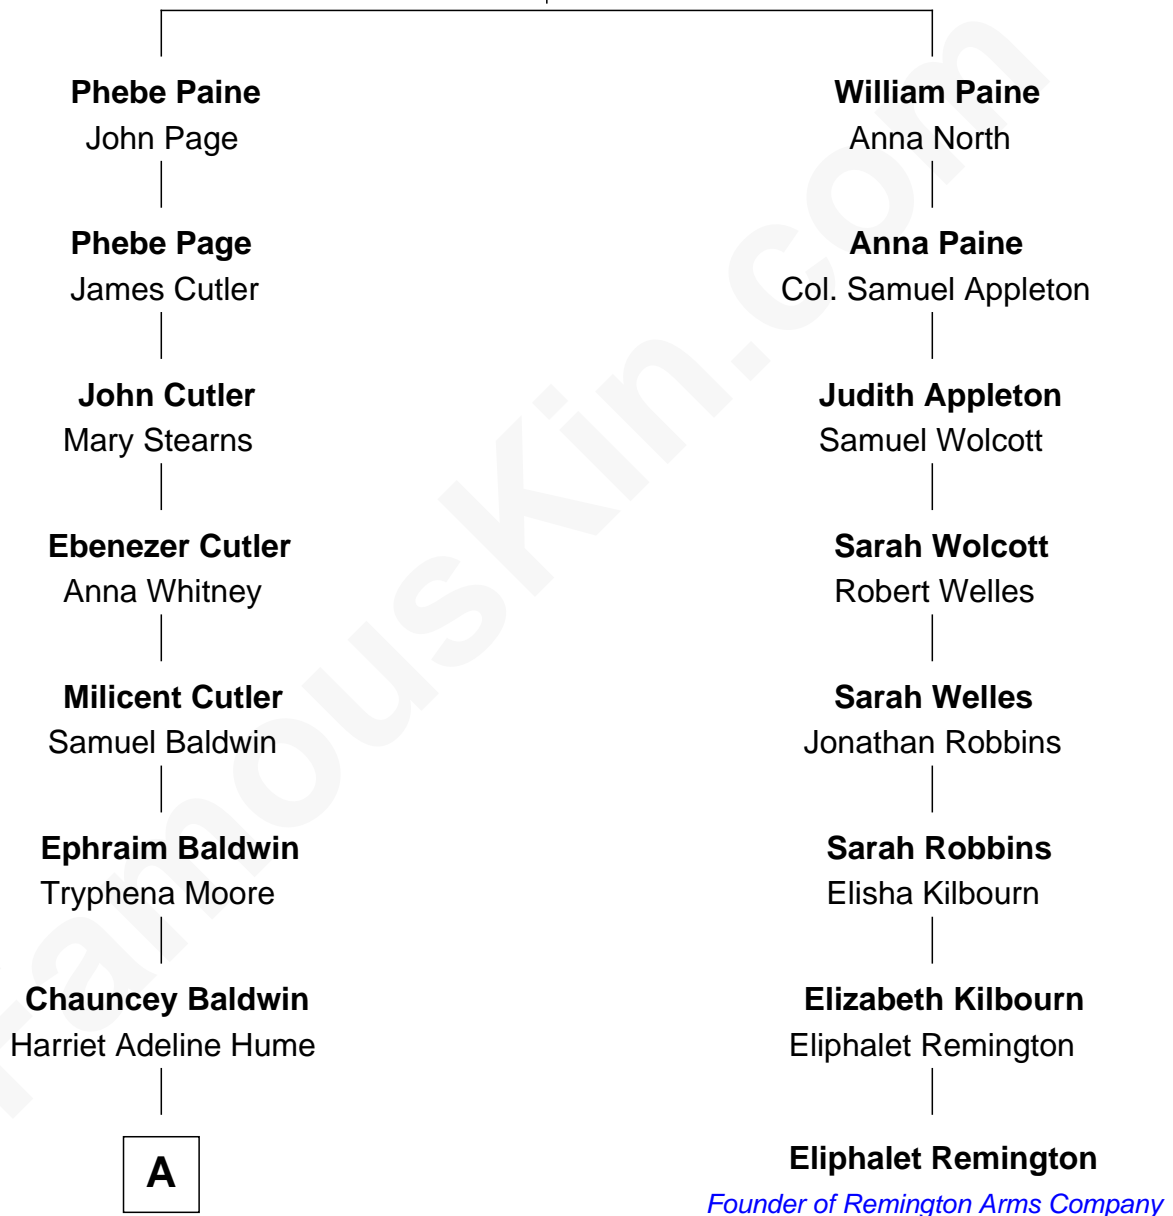

# FamousKin.com Relationship Chart of

**Jordana Brewster**

*TV and Movie Actress*

7th cousin 4 times removed of

**Eliphalet Remington**

*Founder of Remington Arms Company*

**William Paine**

Agnes Neves

**A**

**Celina Sophia Baldwin**  
Charles Kingman Brewster

**Kingman Brewster**  
Florence Foster Besse

**Kingman Brewster**  
Mary Louise Phillips

**Alden Brewster**  
Maria João Leão de Sousa

**Jordana Brewster**  
*TV and Movie Actress*